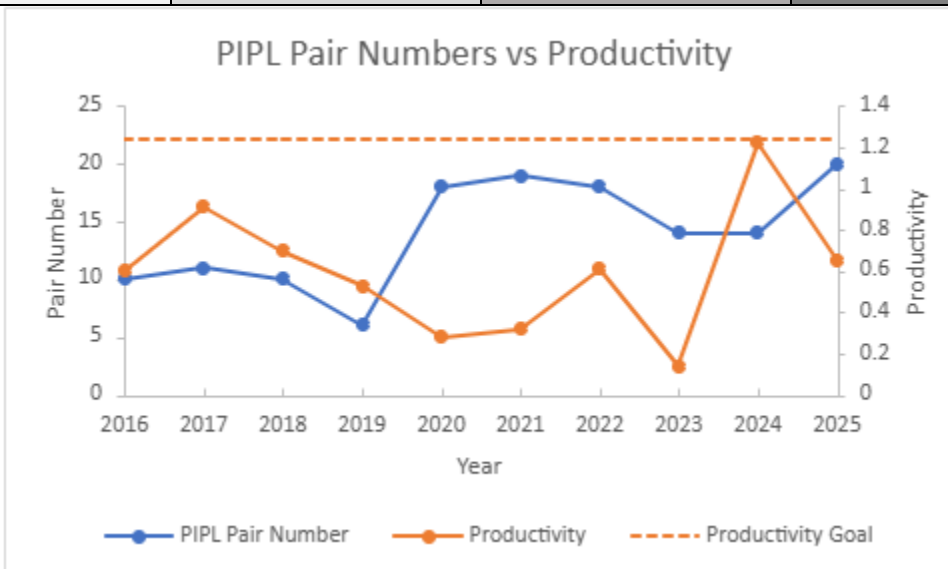

Martha's Vineyard

	# PAIRS	# FLEDGLINGS	PRODUCTIVITY
5 Year Avg	17.8	10.8	.59
10 Year Avg	14.4	9	.68