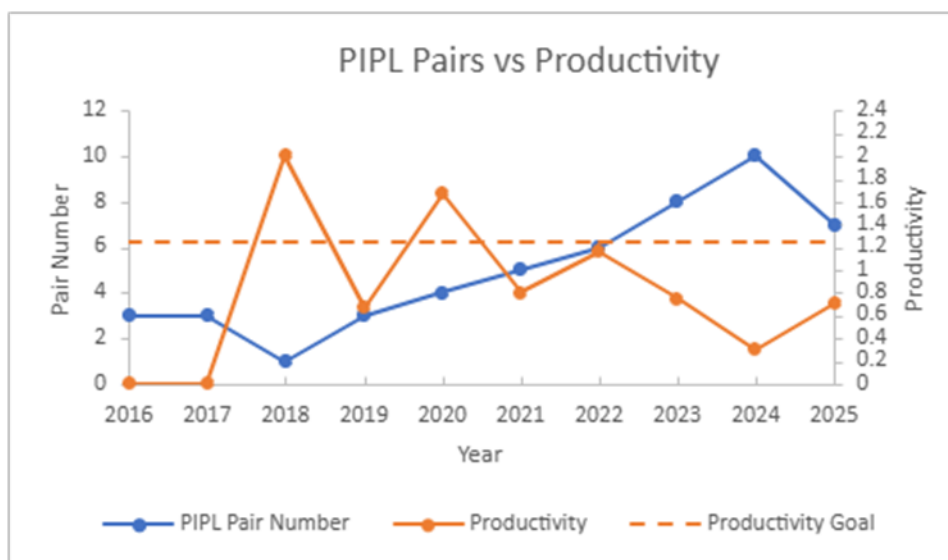

Trustees Statewide Shorebird Summary Data 2025

PIPING PLOVERS				
	Crane	Vineyard	Nantucket	Total
# Breeding Pairs	50	20	7	77
# Fledglings	22	13	5	40
Productivity	.44	.65	.71	.52

LEAST TERNS				
	Crane	Vineyard	Nantucket	Total
# Breeding Pairs	239	43	59	341
Productivity	fair	poor	fair	fair

Productivity Targets

PIPL 1.24 fledglings/pair

AMOY .50 fledglings/pair

Terns Good to Excellent

Piping Plover Trends

Nantucket

	# PAIRS	# FLEDGLINGS	PRODUCTIVITY
5 Year Avg	7.2	5.0	0.74
10 Year Avg	4.9	3.4	0.81

Martha's Vineyard