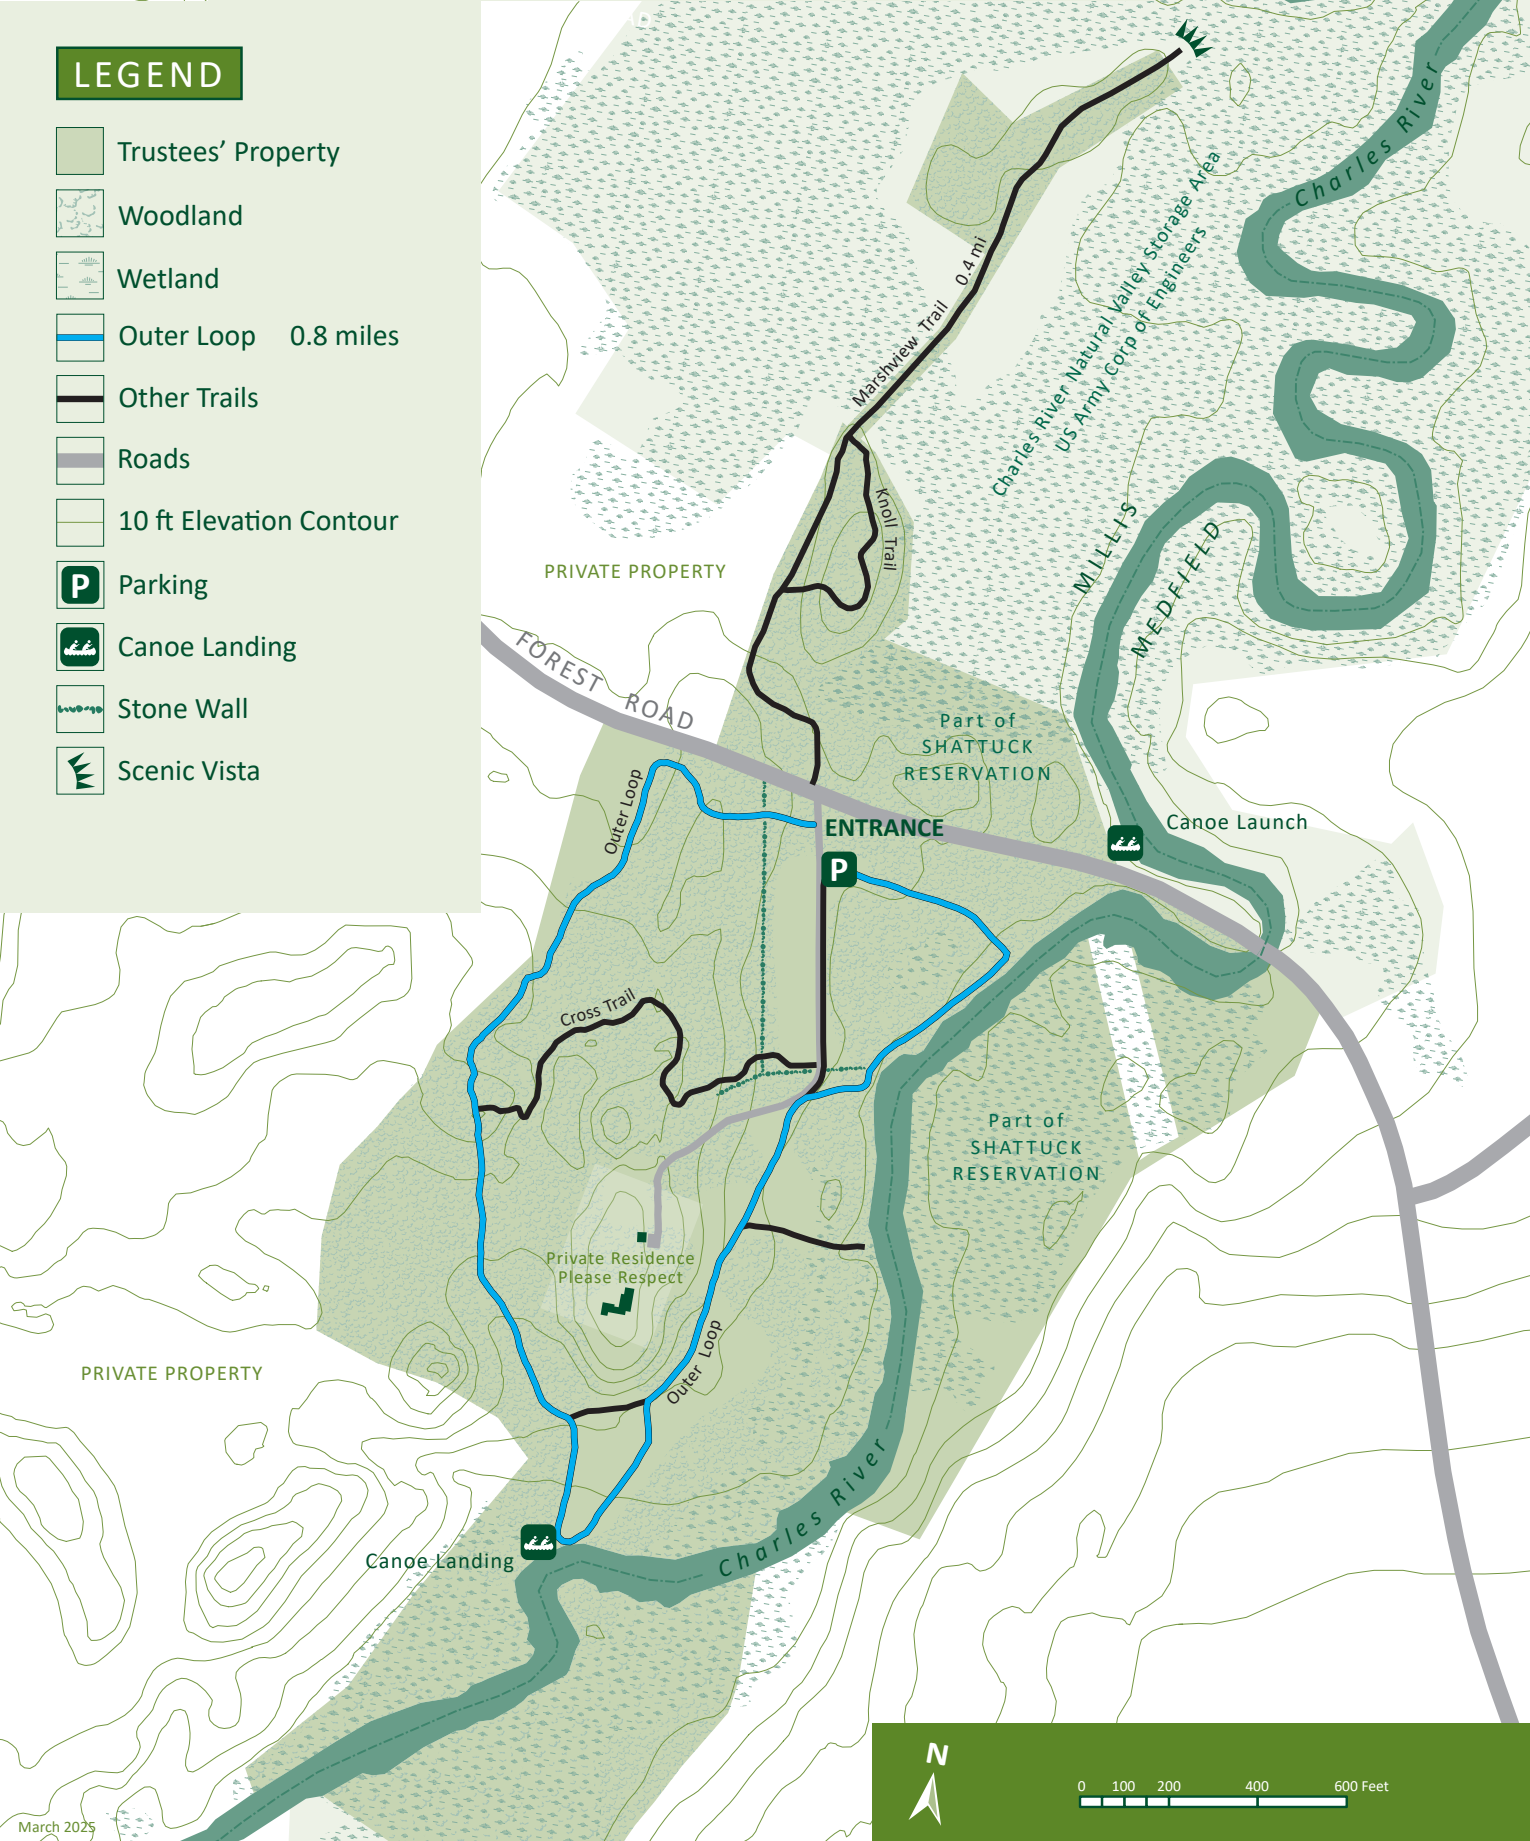

# CEDARIVER (55 acres)

161 Forest Rd • Millis, MA • 978.921.1944 • info@thetrustees.org

## LEGEND

-  Trustees' Property
-  Woodland
-  Wetland
-  Outer Loop 0.8 miles
-  Other Trails
-  Roads
-  10 ft Elevation Contour
-  Parking
-  Canoe Landing
-  Stone Wall
-  Scenic Vista

N

0 100 200 400 600 Feet