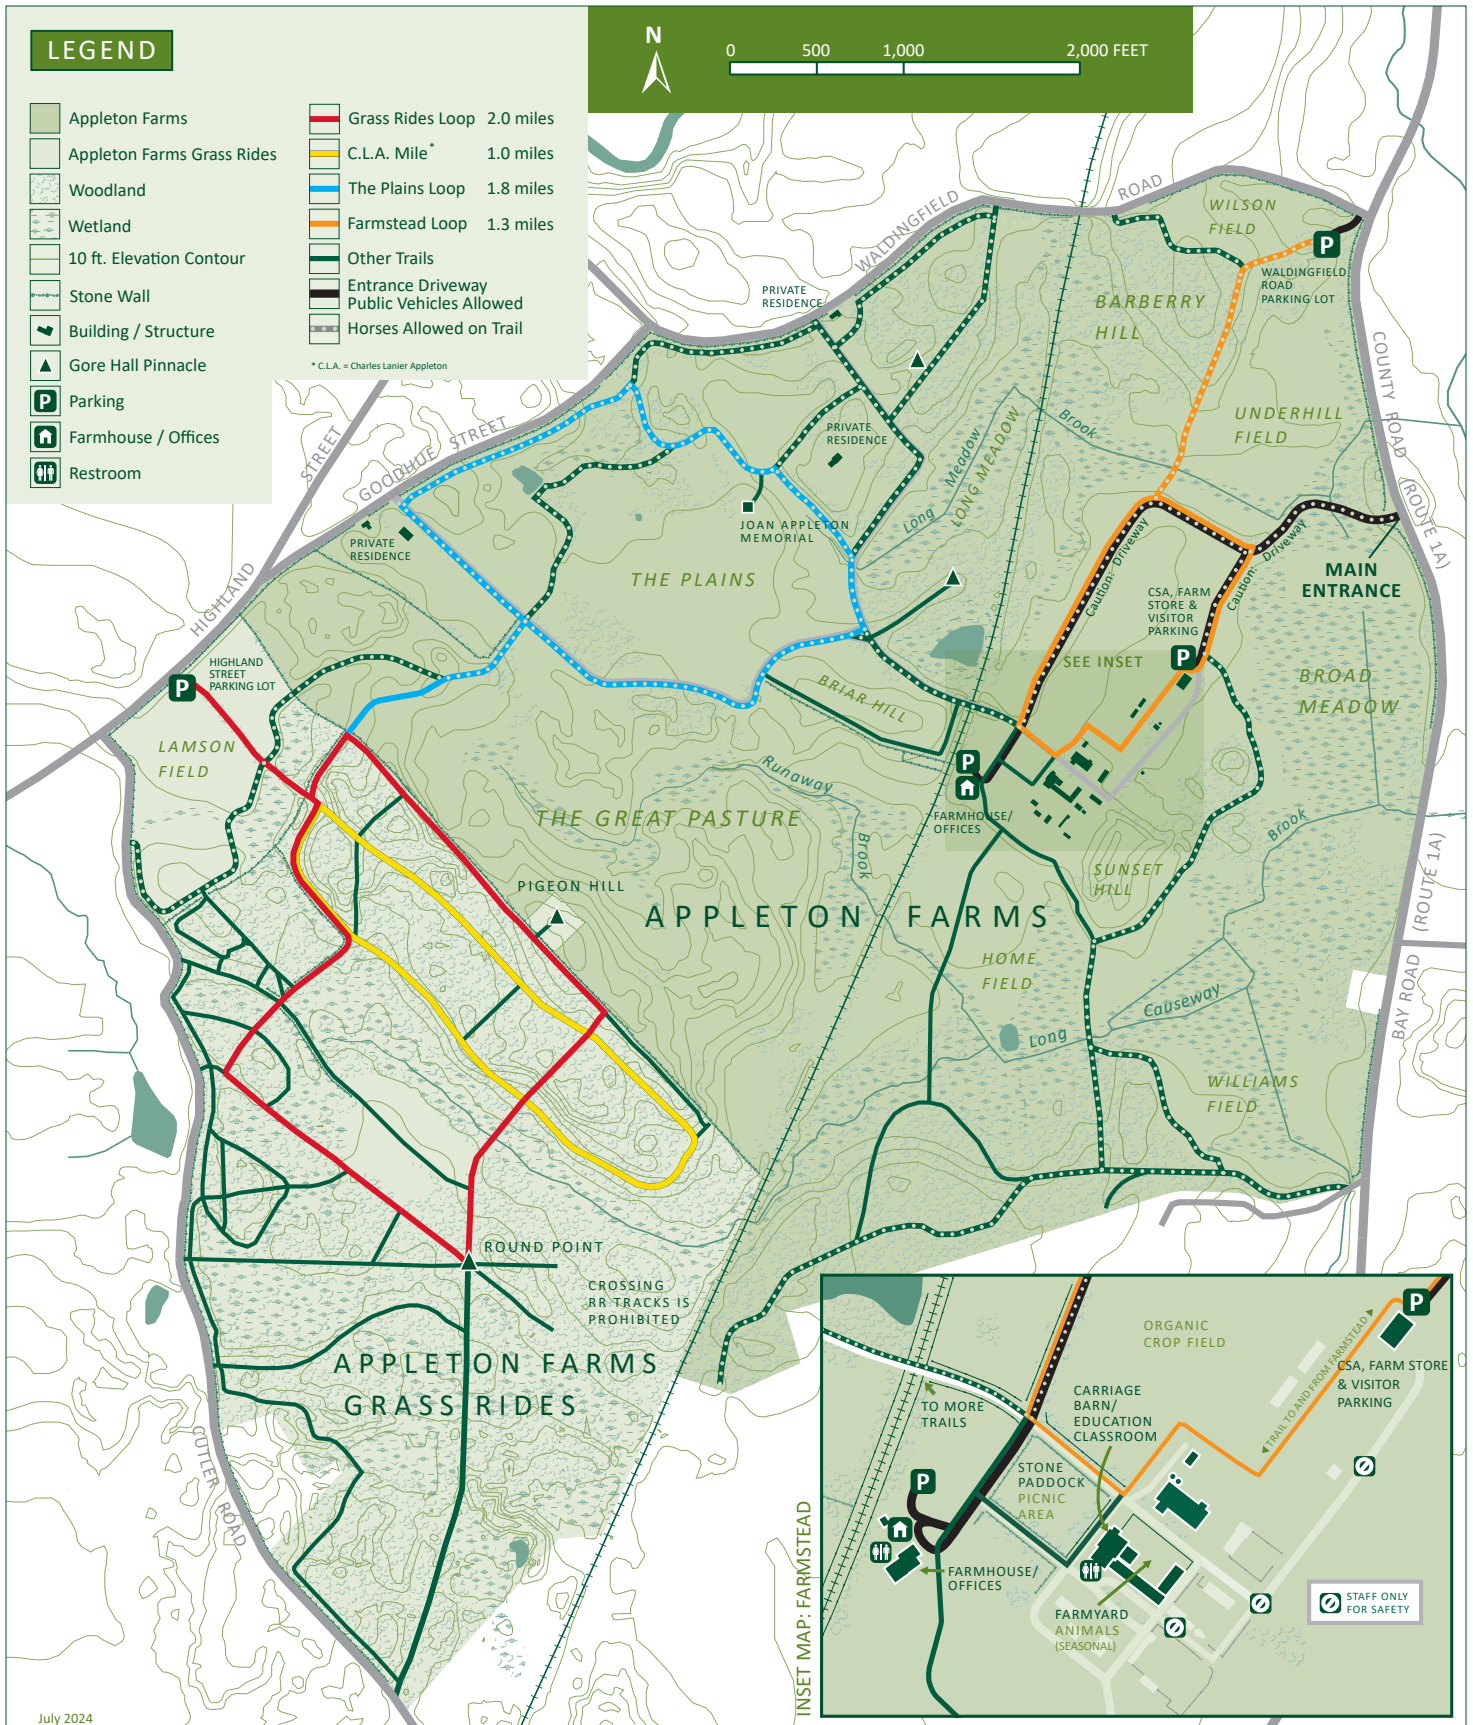

APPLETON FARMS (658 ACRES) AND APPLETON FARMS GRASS RIDES (259 ACRES)

Route 1A Ipswich & Hamilton, MA ▪ 978.921.1944 ▪ info@thetrustees.org

This map is a product of The Trustees of Reservations. Source data obtained from 1:25,000 scale USGS topographic maps, field surveys, GPS data collection, and MassGIS. Boundary lines and trail locations are approximate. Any reproduction for other than personal use is by permission only. July 2024.