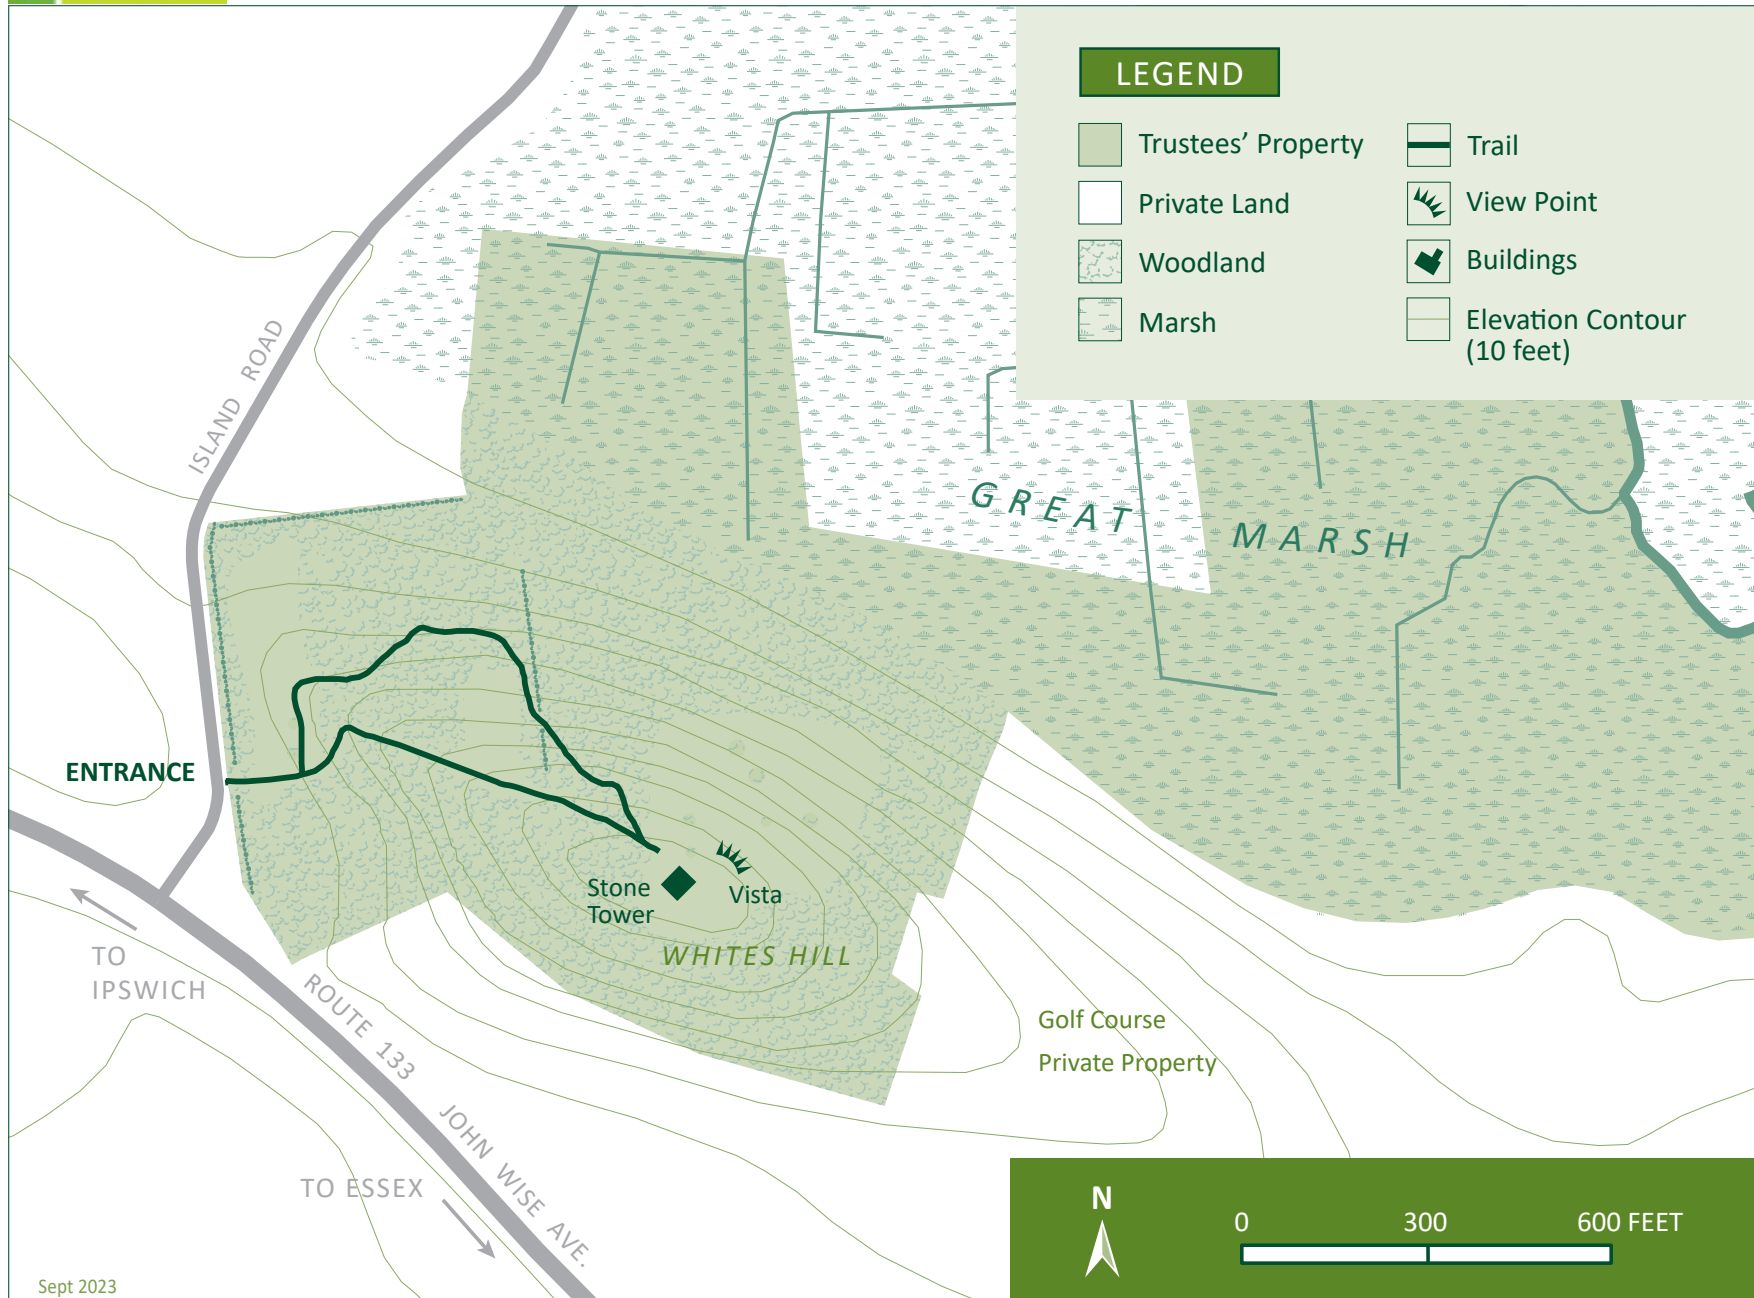

STAVROS RESERVATION

(74 ACRES)

ROUTE 133 ▪ Essex, Massachusetts ▪ 978.921.1944 ▪ info@thetrustees.org ▪ www.thetrustees.org

Sept 2023

This map is a product of The Trustees of Reservations GIS Program. Source data from MassGIS, aerial photography, and GPS data collection. Property lines and trail locations are approximate. September 2023.