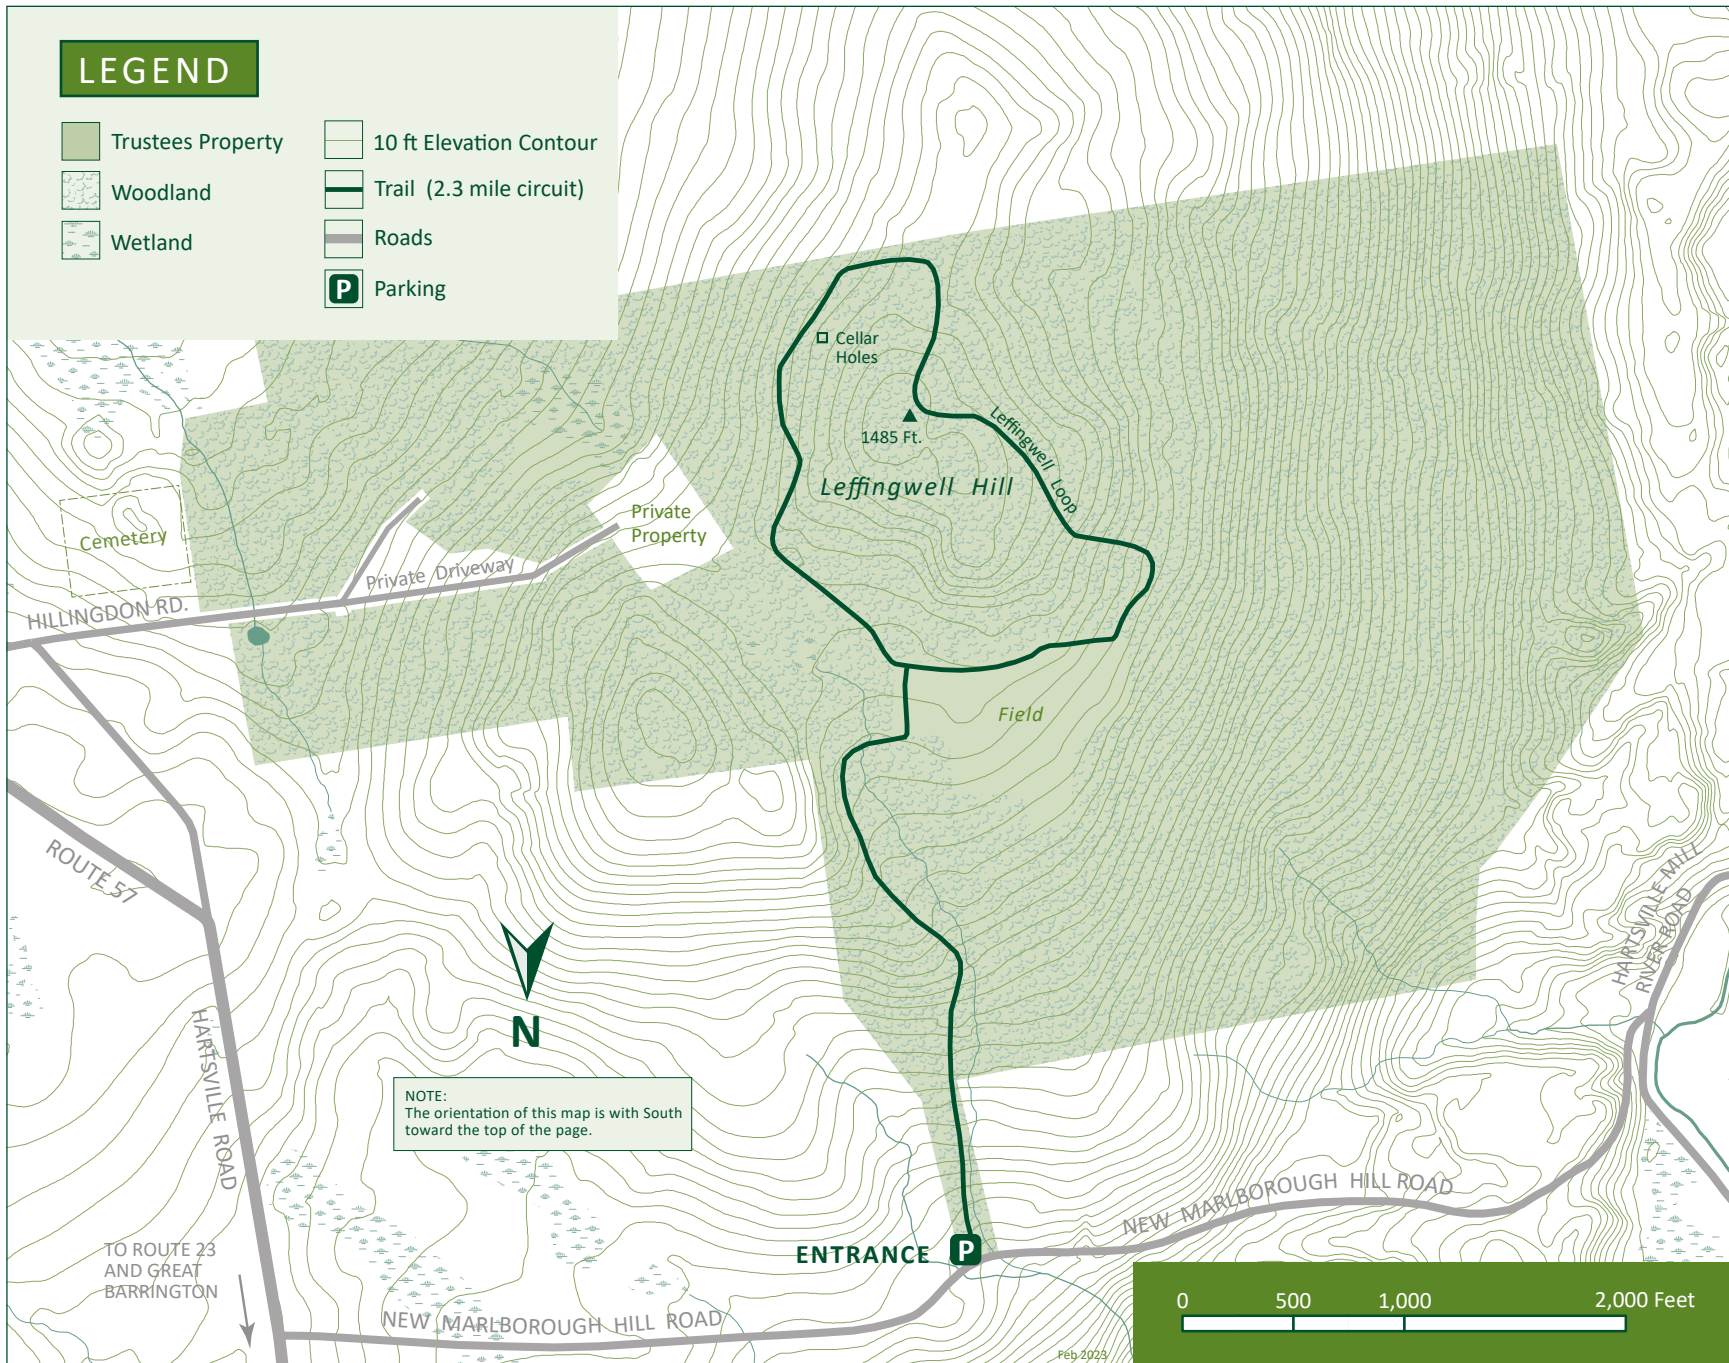

QUESTING

(438 ACRES)

New Marlborough Hill Road ▪ New Marlborough, Massachusetts

978.921.1944 ▪ info@thetrustees.org ▪ www.thetrustees.org

LEGEND

- Trustees Property
- Woodland
- Wetland
- 10 ft Elevation Contour
- Trail (2.3 mile circuit)
- Roads
- Parking

This map is a product of The Trustees of Reservations GIS Program. Source data was obtained from MassGIS, aerial photography, and GPS data collection. Property lines and trail locations are approximate. February, 2023.