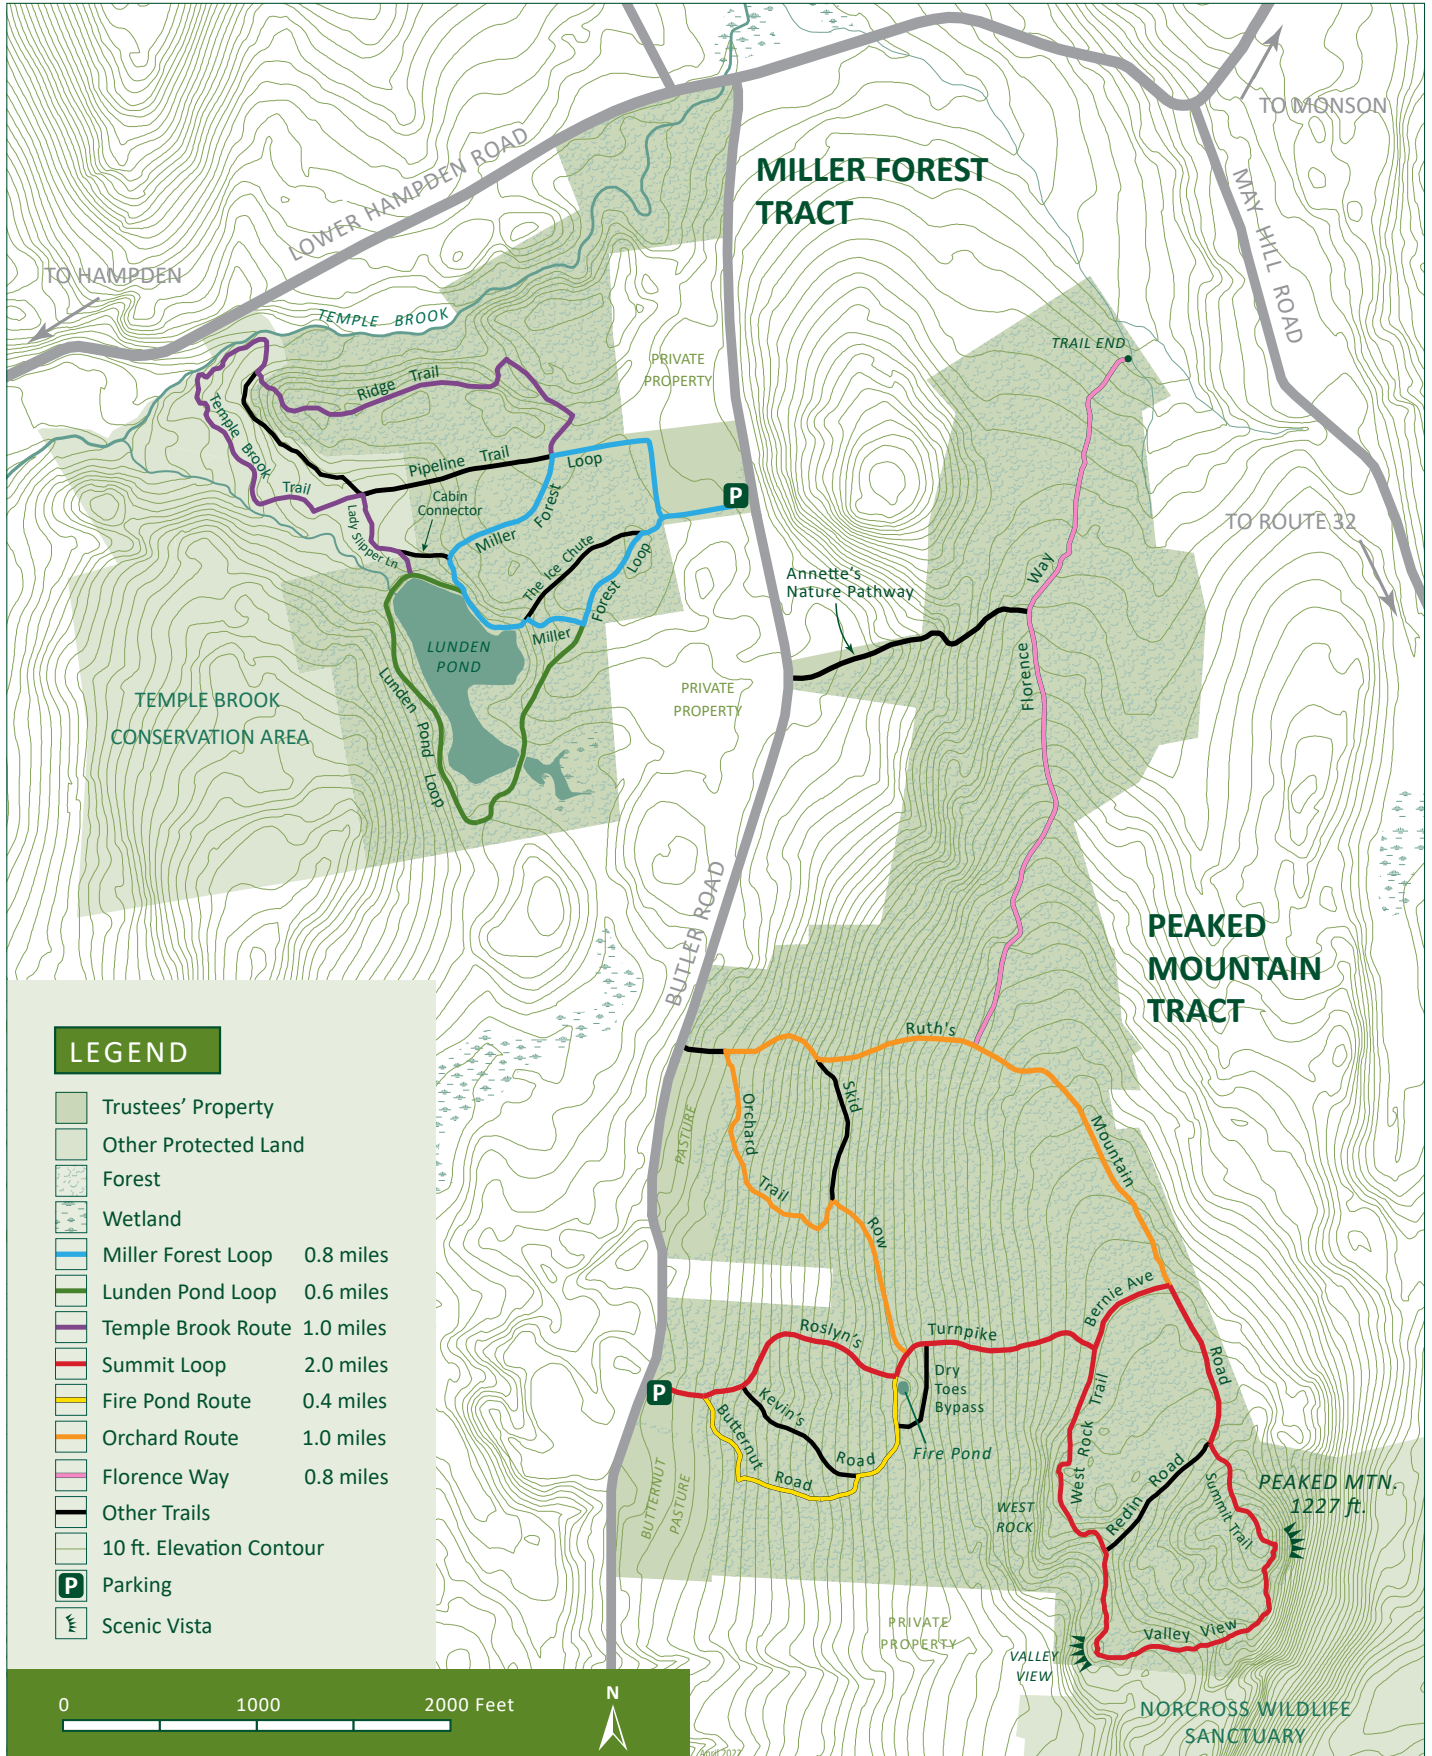

PEAKED MOUNTAIN

(425 ACRES)

Butler Road ▪ Monson, MA

978.921.1944 ▪ info@thetrustees.org ▪ www.thetrustees.org

This map is a product of The Trustees of Reservations GIS Program. Source data was obtained from MassGIS, aerial photography, and GPS data collection. Property lines and trail locations are approximate. April 2022.