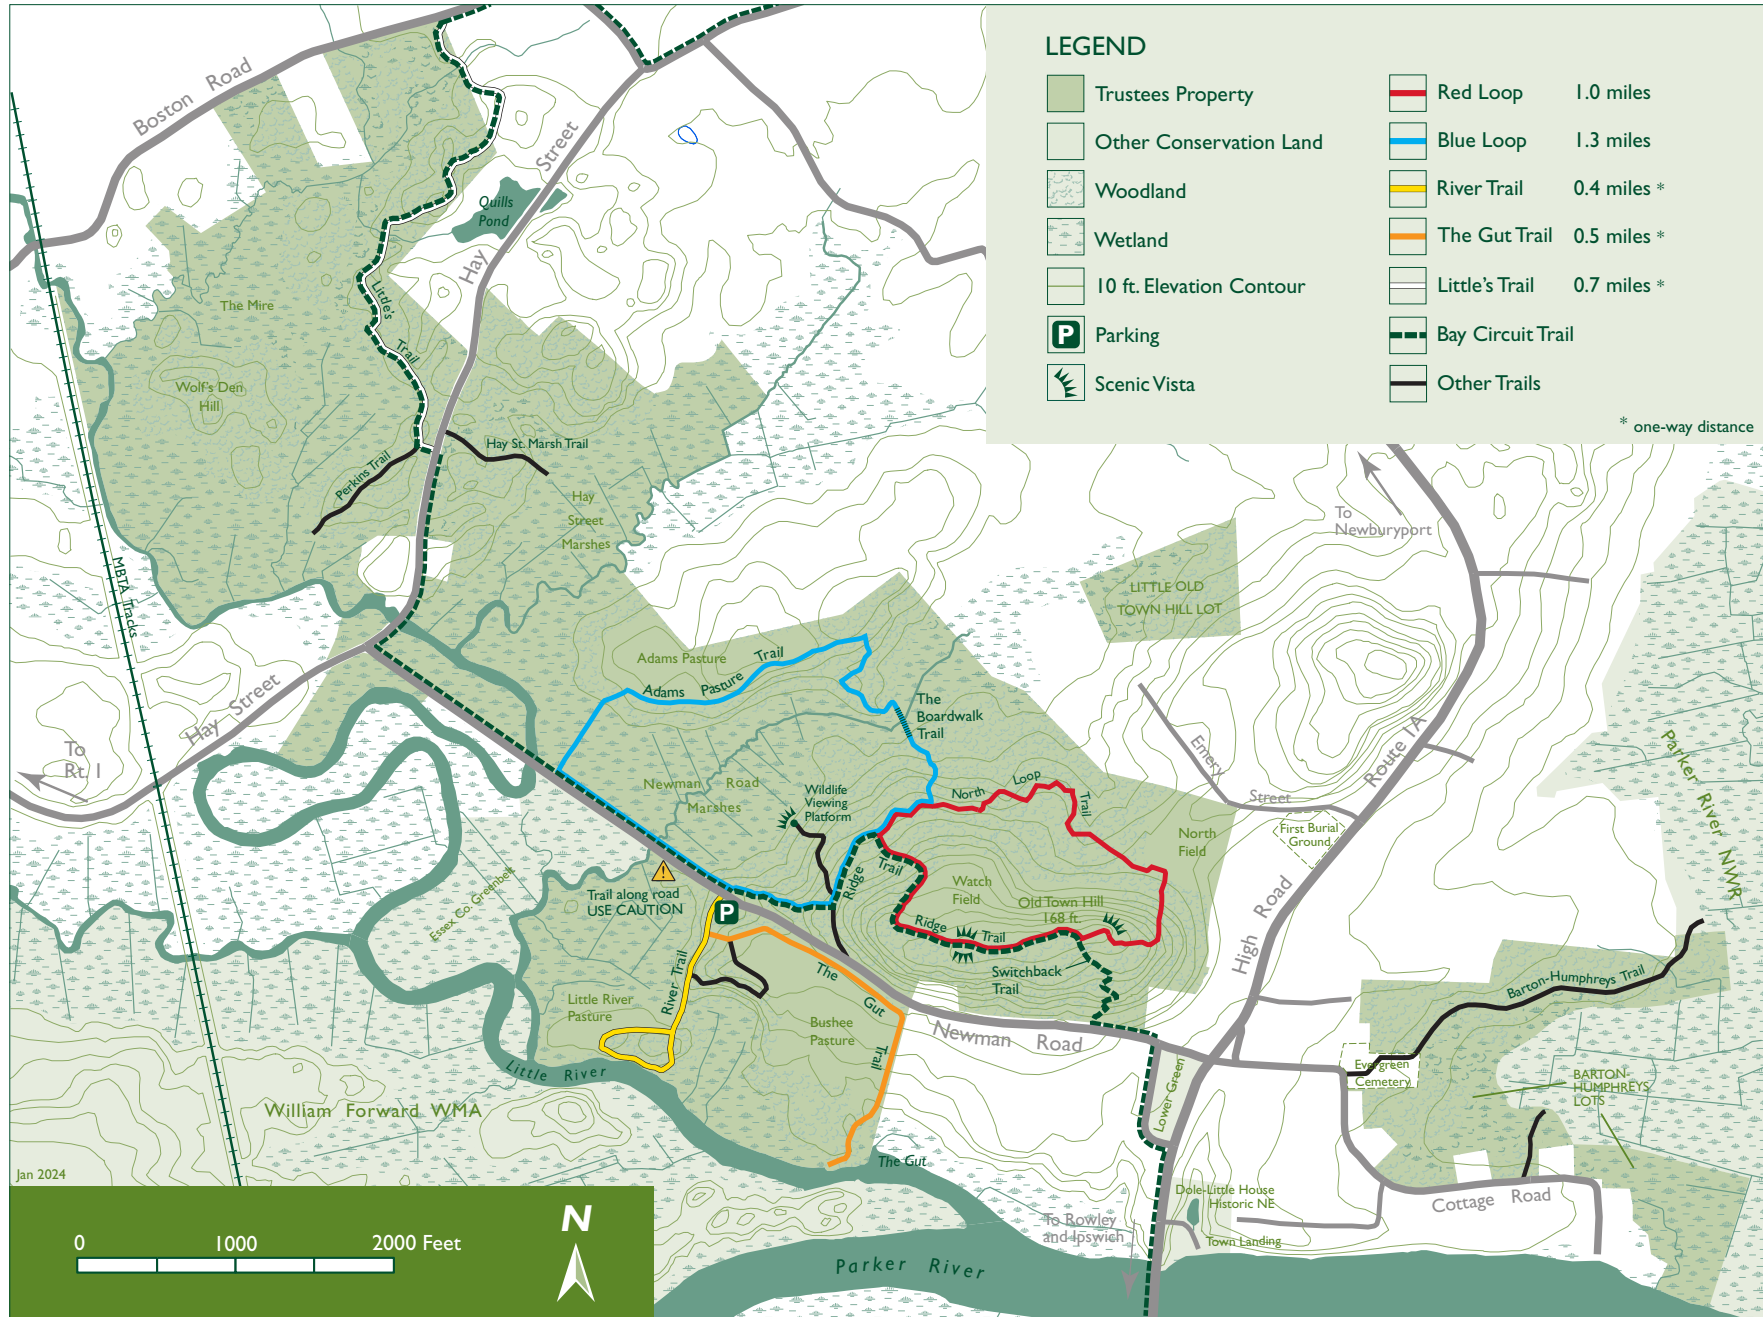

OLD TOWN HILL (531 ACRES)

Newman Road ▪ Newbury, Massachusetts ▪ 978.921.1944 ▪ info@thetrustees.org

This map is a product of The Trustees of Reservations GIS Program. Source data was obtained from MassGIS, aerial photography, and GPS data collection. Property lines and trail locations are approximate, January 2024.