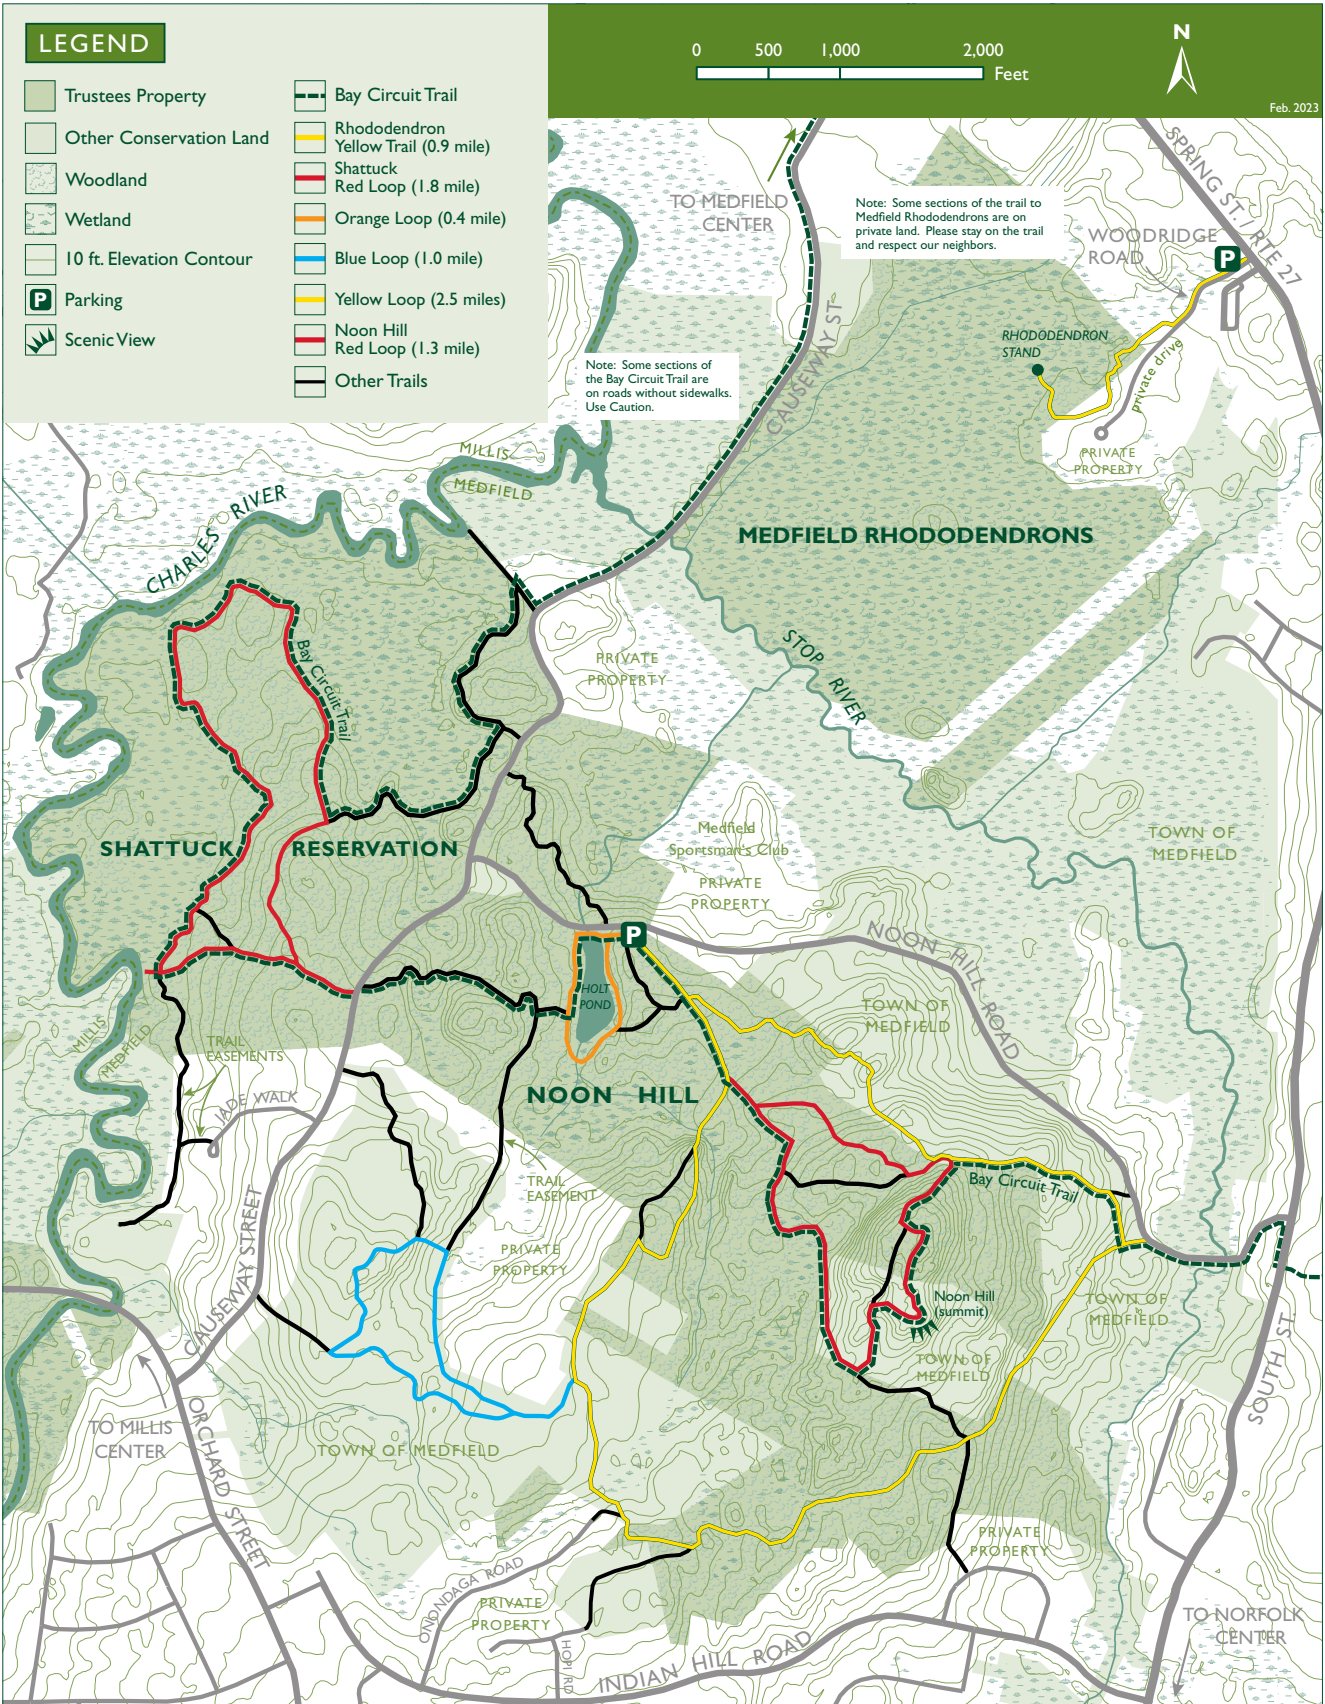

# NOON HILL ■ SHATTUCK RESERVATION AND MEDFIELD RHODODENDRONS

Noon Hill Road ■ Medfield, Massachusetts

978.921.1944 ■ info@thetrustees.org ■ www.thetrustees.org

This map is a product of The Trustees of Reservations GIS Program. Source data from MassGIS, aerial photography, and GPS data collection. Property lines and trail locations are approximate. February 2023.