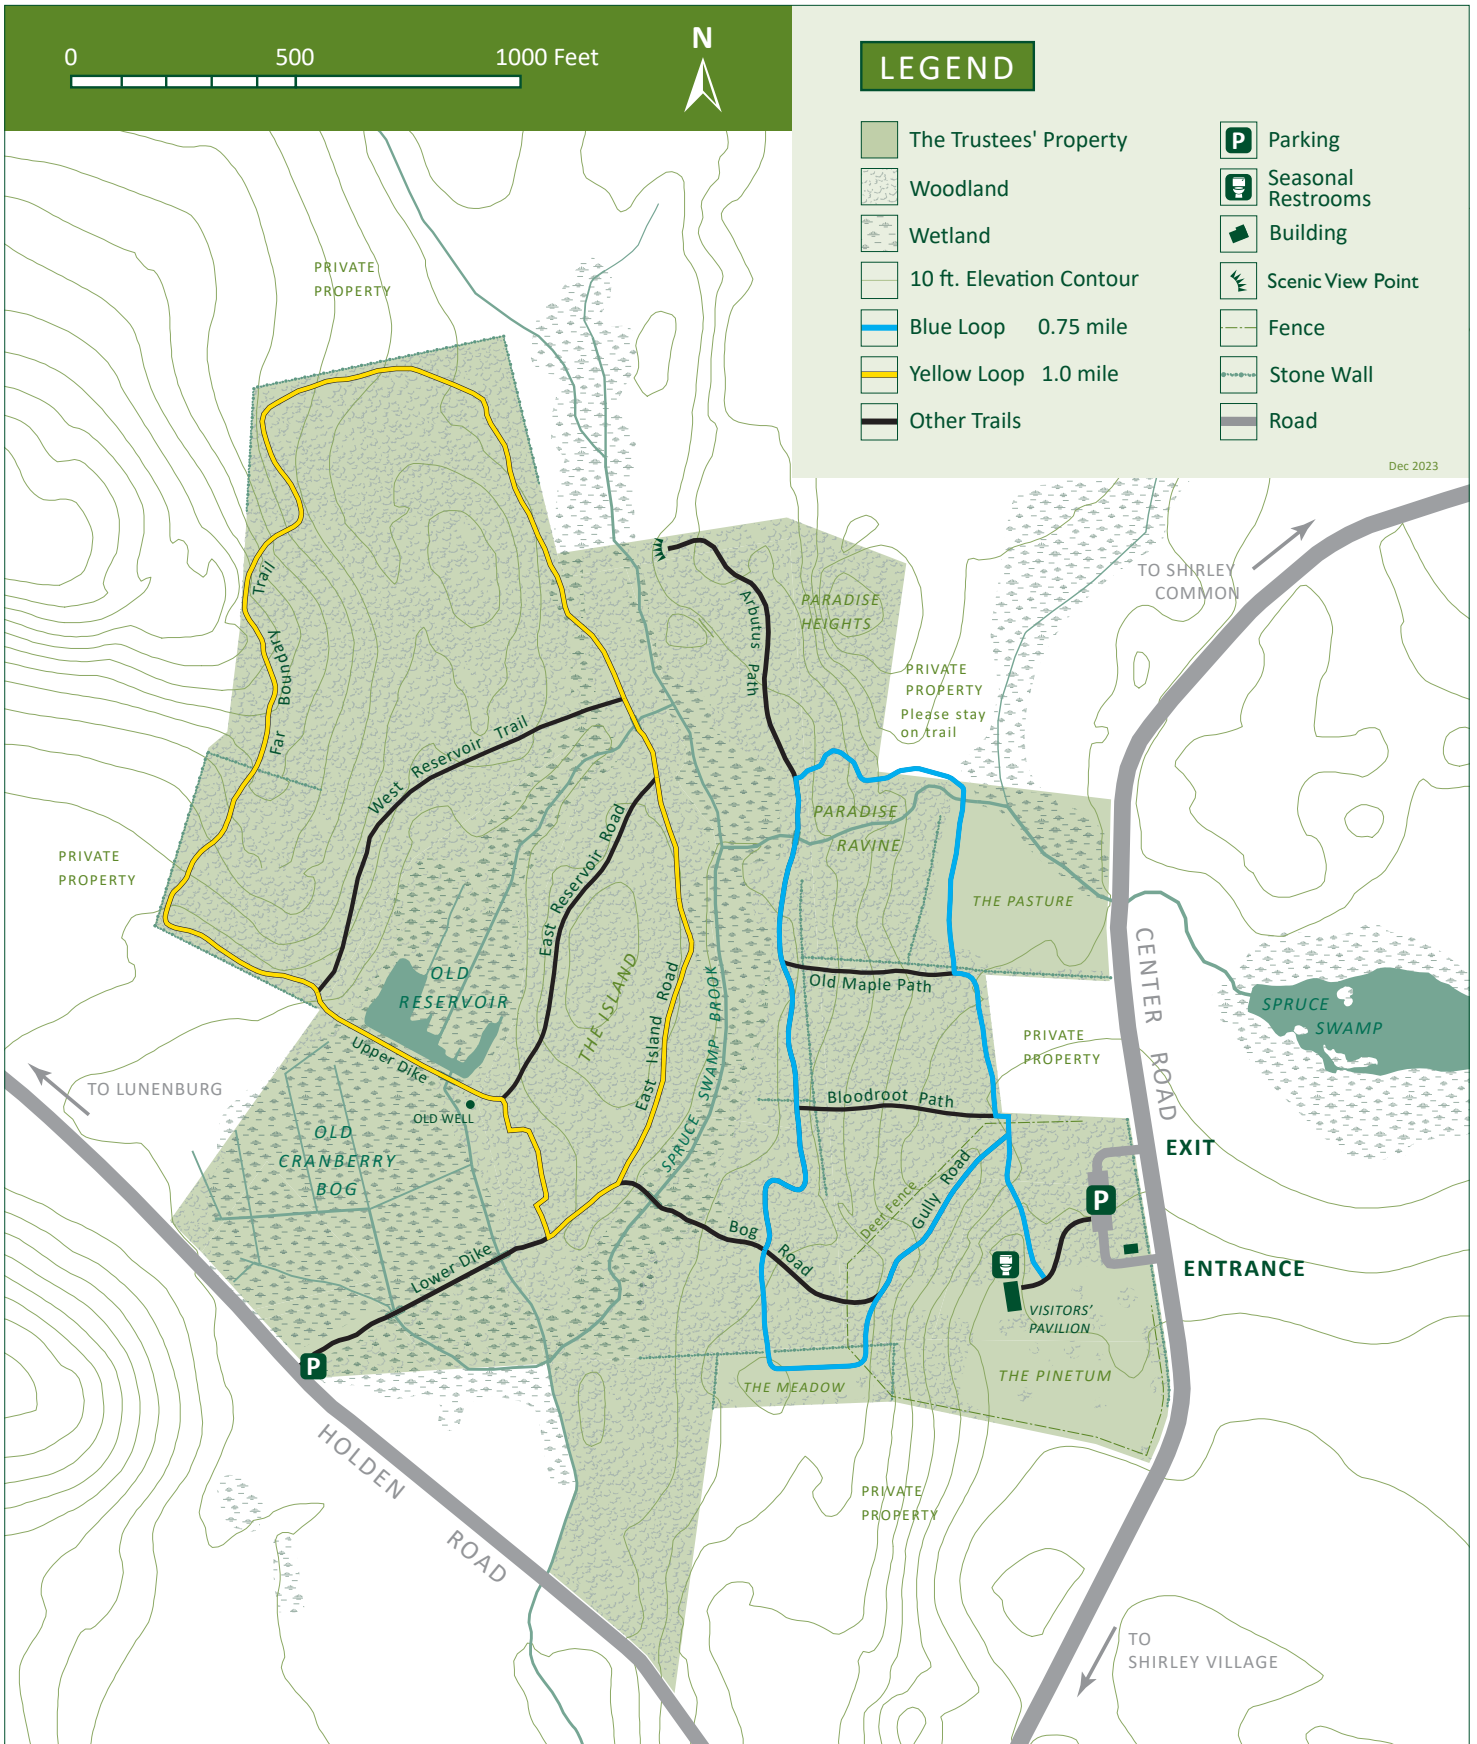

FARANDNEAR

(85 ACRES)

Center Road ▪ Shirley, Massachusetts

978.840.4446 ▪ info@thetrustees.org ▪ www.thetrustees.org

Dec 2023

This map is a product of The Trustees of Reservations. Source data obtained from 1:25,000 scale USGS topographic maps, field surveys, GPS data collection, and MassGIS. Boundary lines and trail locations are approximate. Any reproduction for other than personal use is by permission only. December 2023.