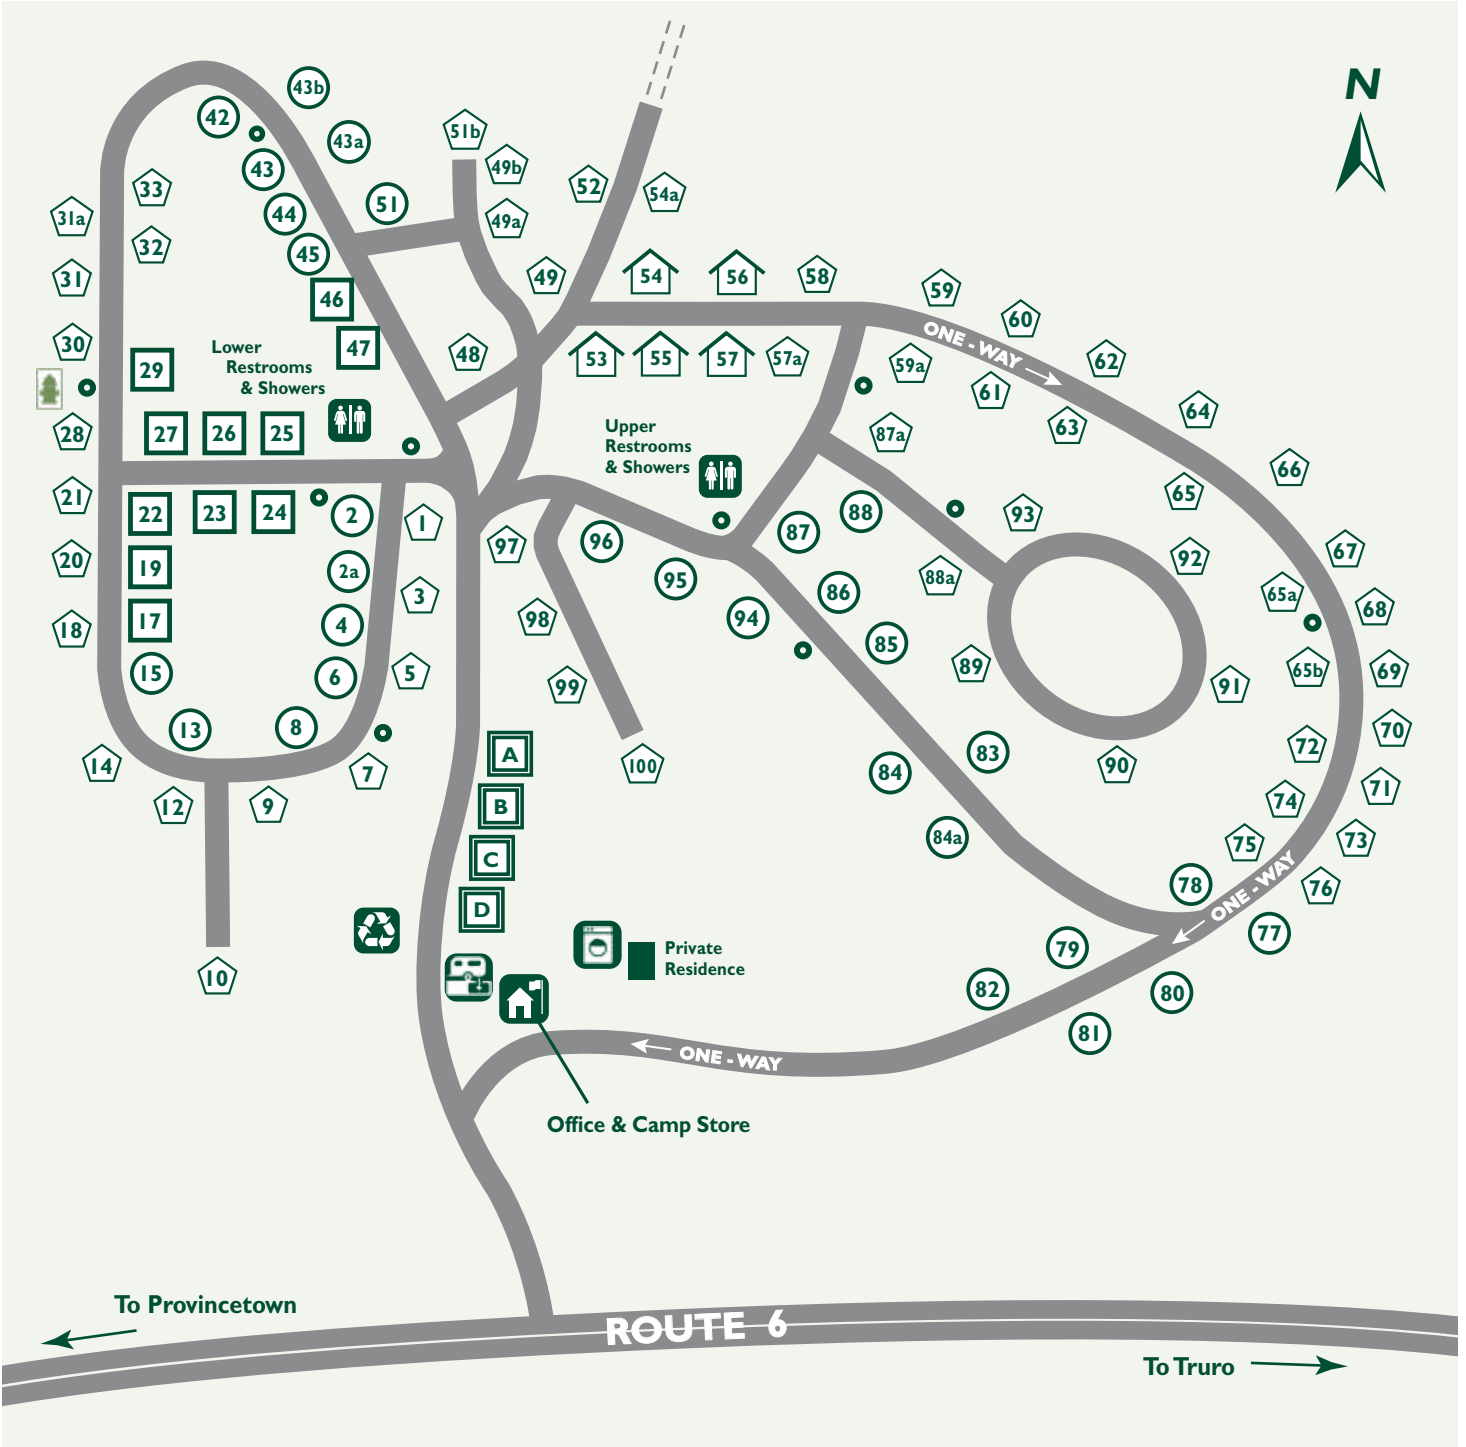

DUNES' EDGE CAMPGROUND

386 Route 6 ▪ Provincetown, Massachusetts 02657
 508.487.9815 ▪ dunesedge@thetrusteesorg ▪ www.thetrustees.org

- | | | |
|---------------------|------------------------------------|--------------|
| Office & Camp Store | Standard Camp Site | Bungalow |
| Restrooms & Showers | Camp Site: 20 amp electric | Water Spigot |
| Laundry | Camp Site: 20 amp electric & water | Fire Hydrant |
| Dump Station | Camp Site: 30 amp electric & water | |
| Trash & Recycling | | |