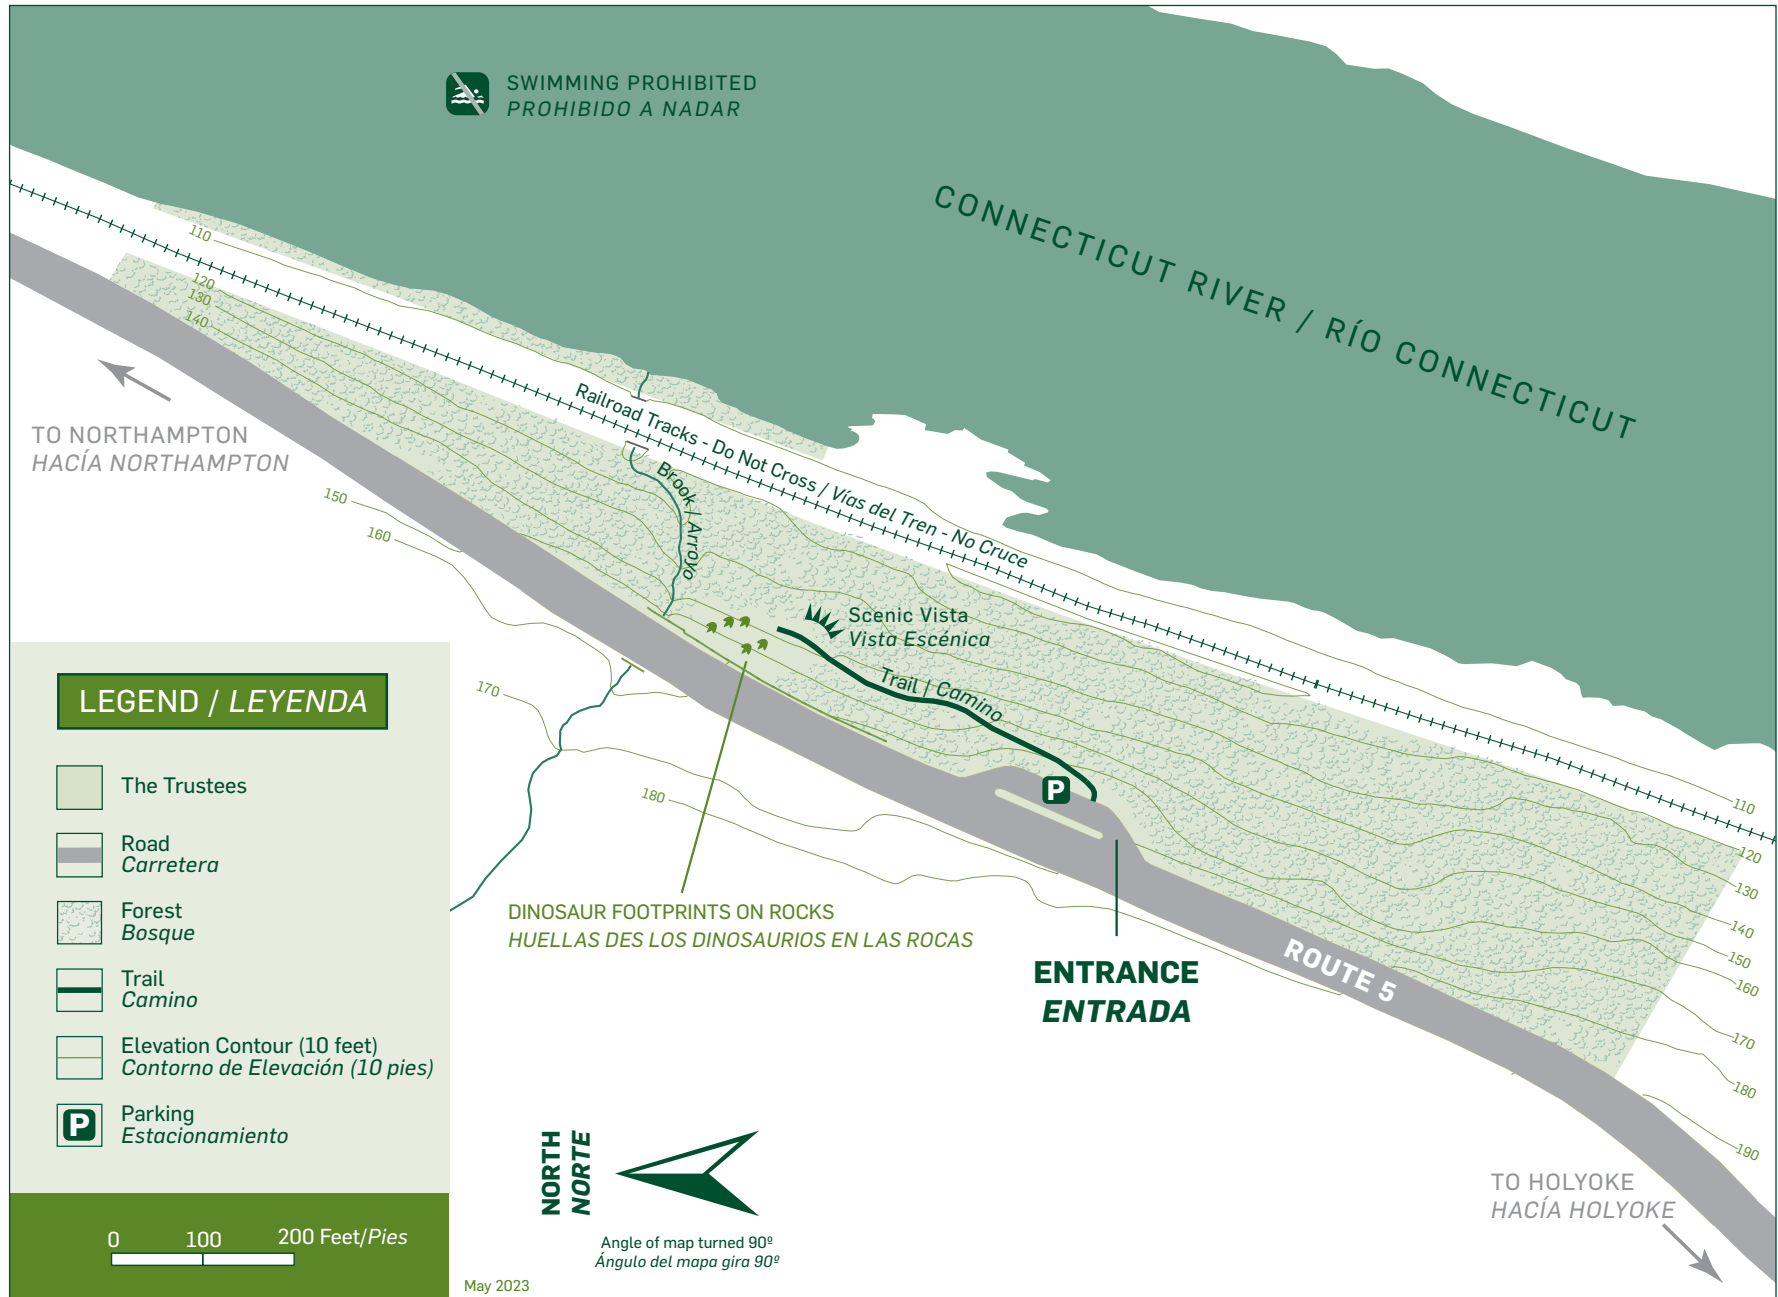

DINOSAUR FOOTPRINTS

(8 ACRES)

Route 5 ▪ Holyoke, Massachusetts

978.921.1944 ▪ info@thetrustees.org ▪ www.thetrustees.org

This map is a product of The Trustees of Reservations GIS Program. Source data was obtained from MassGIS, aerial photography, and GPS data collection. Property lines and trail locations are approximate. May 2023.