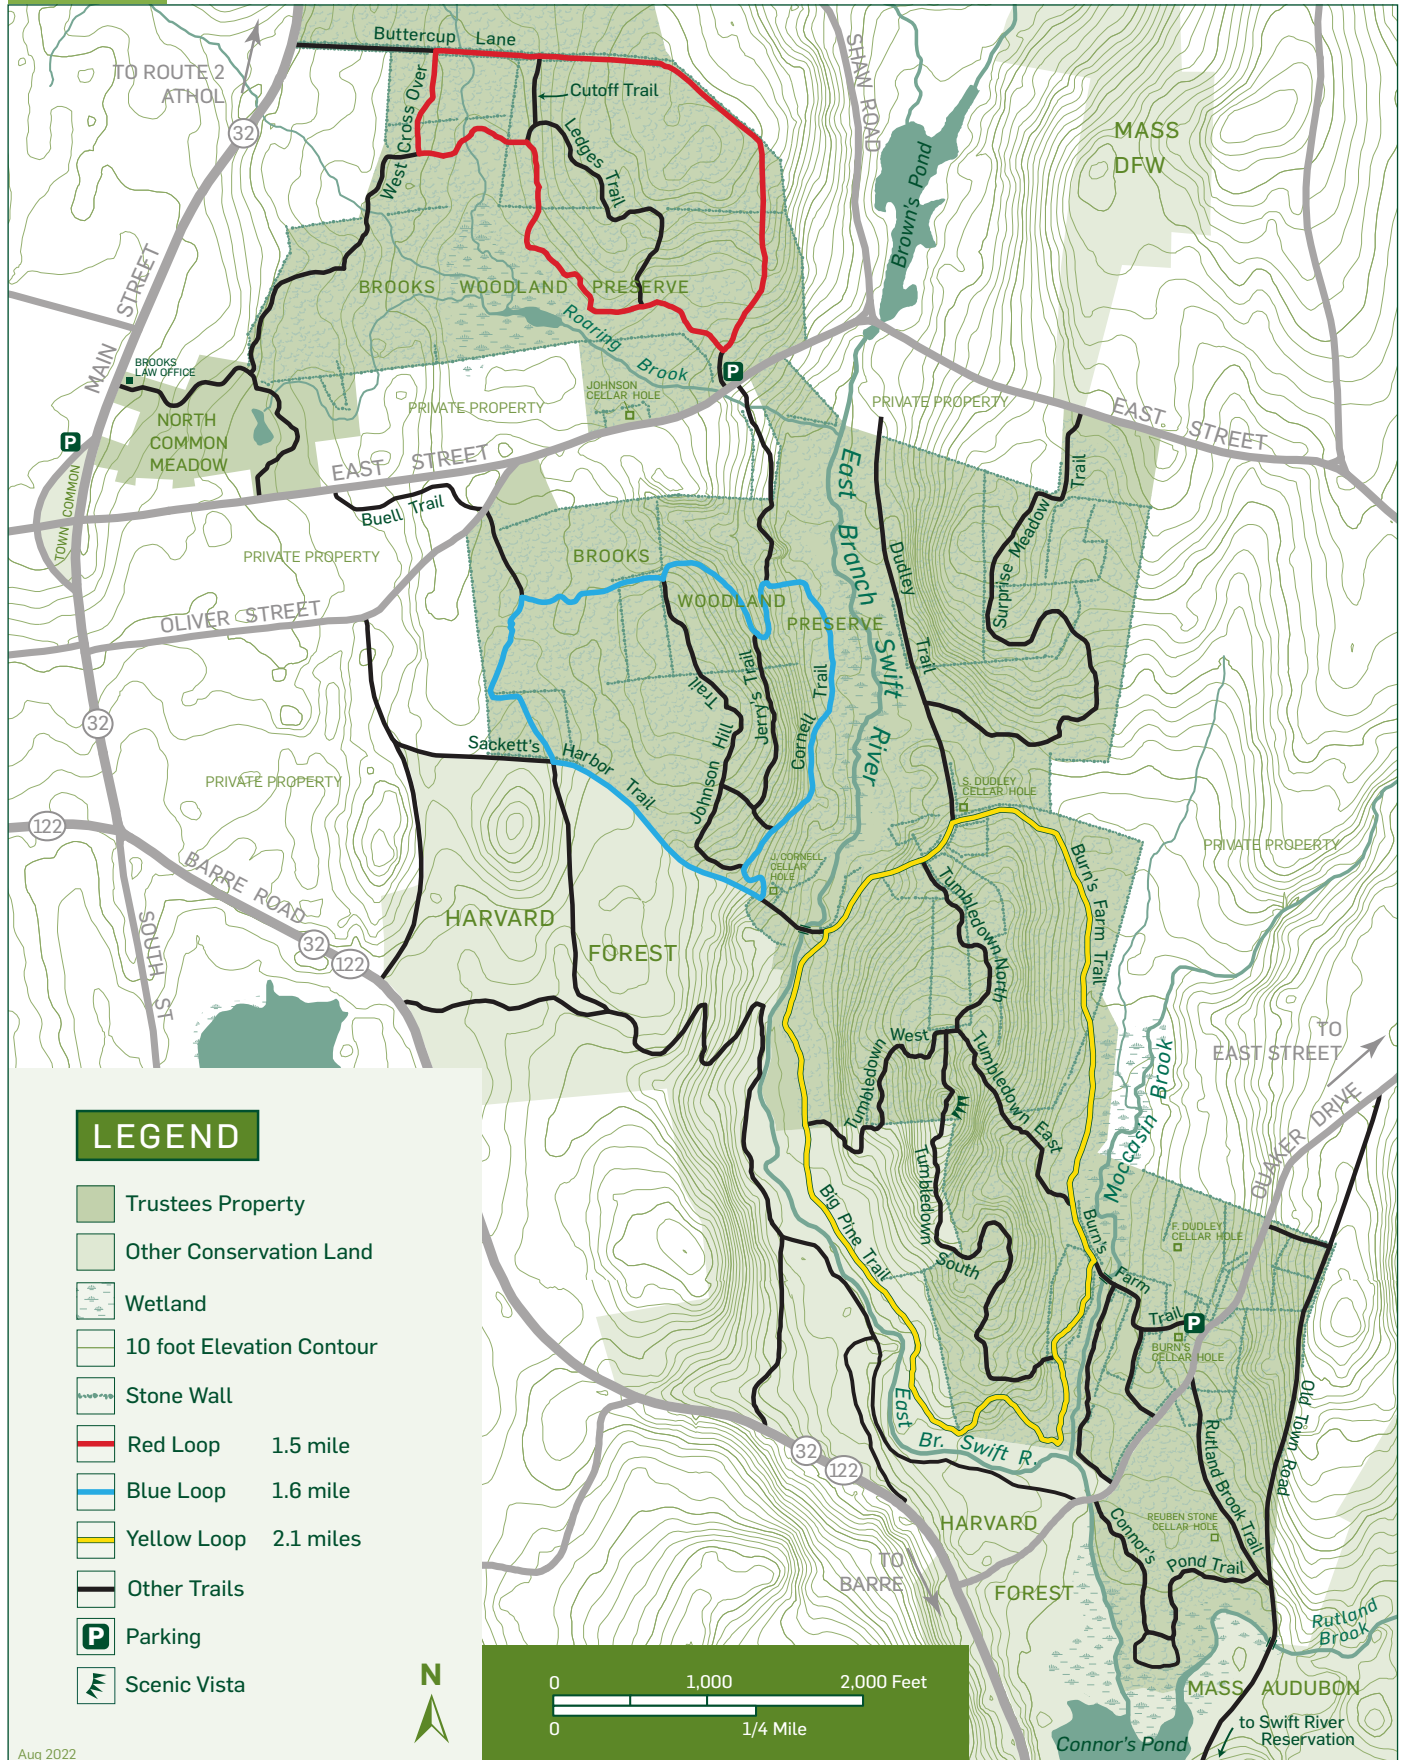

BROOKS WOODLAND PRESERVE (693 ACRES) AND NORTH COMMON MEADOW (25 ACRES)

Petersham, MA ■ 978.921.1944 ■ info@thetrustees.org ■ www.thetrustees.org

Source data obtained from USGS topographic maps, field surveys, Global Positioning System (GPS), and data provided by MassGIS. Boundary lines and trail locations are approximate. This map is a product of the Geographic Information System of The Trustees of Reservations, August 2022.