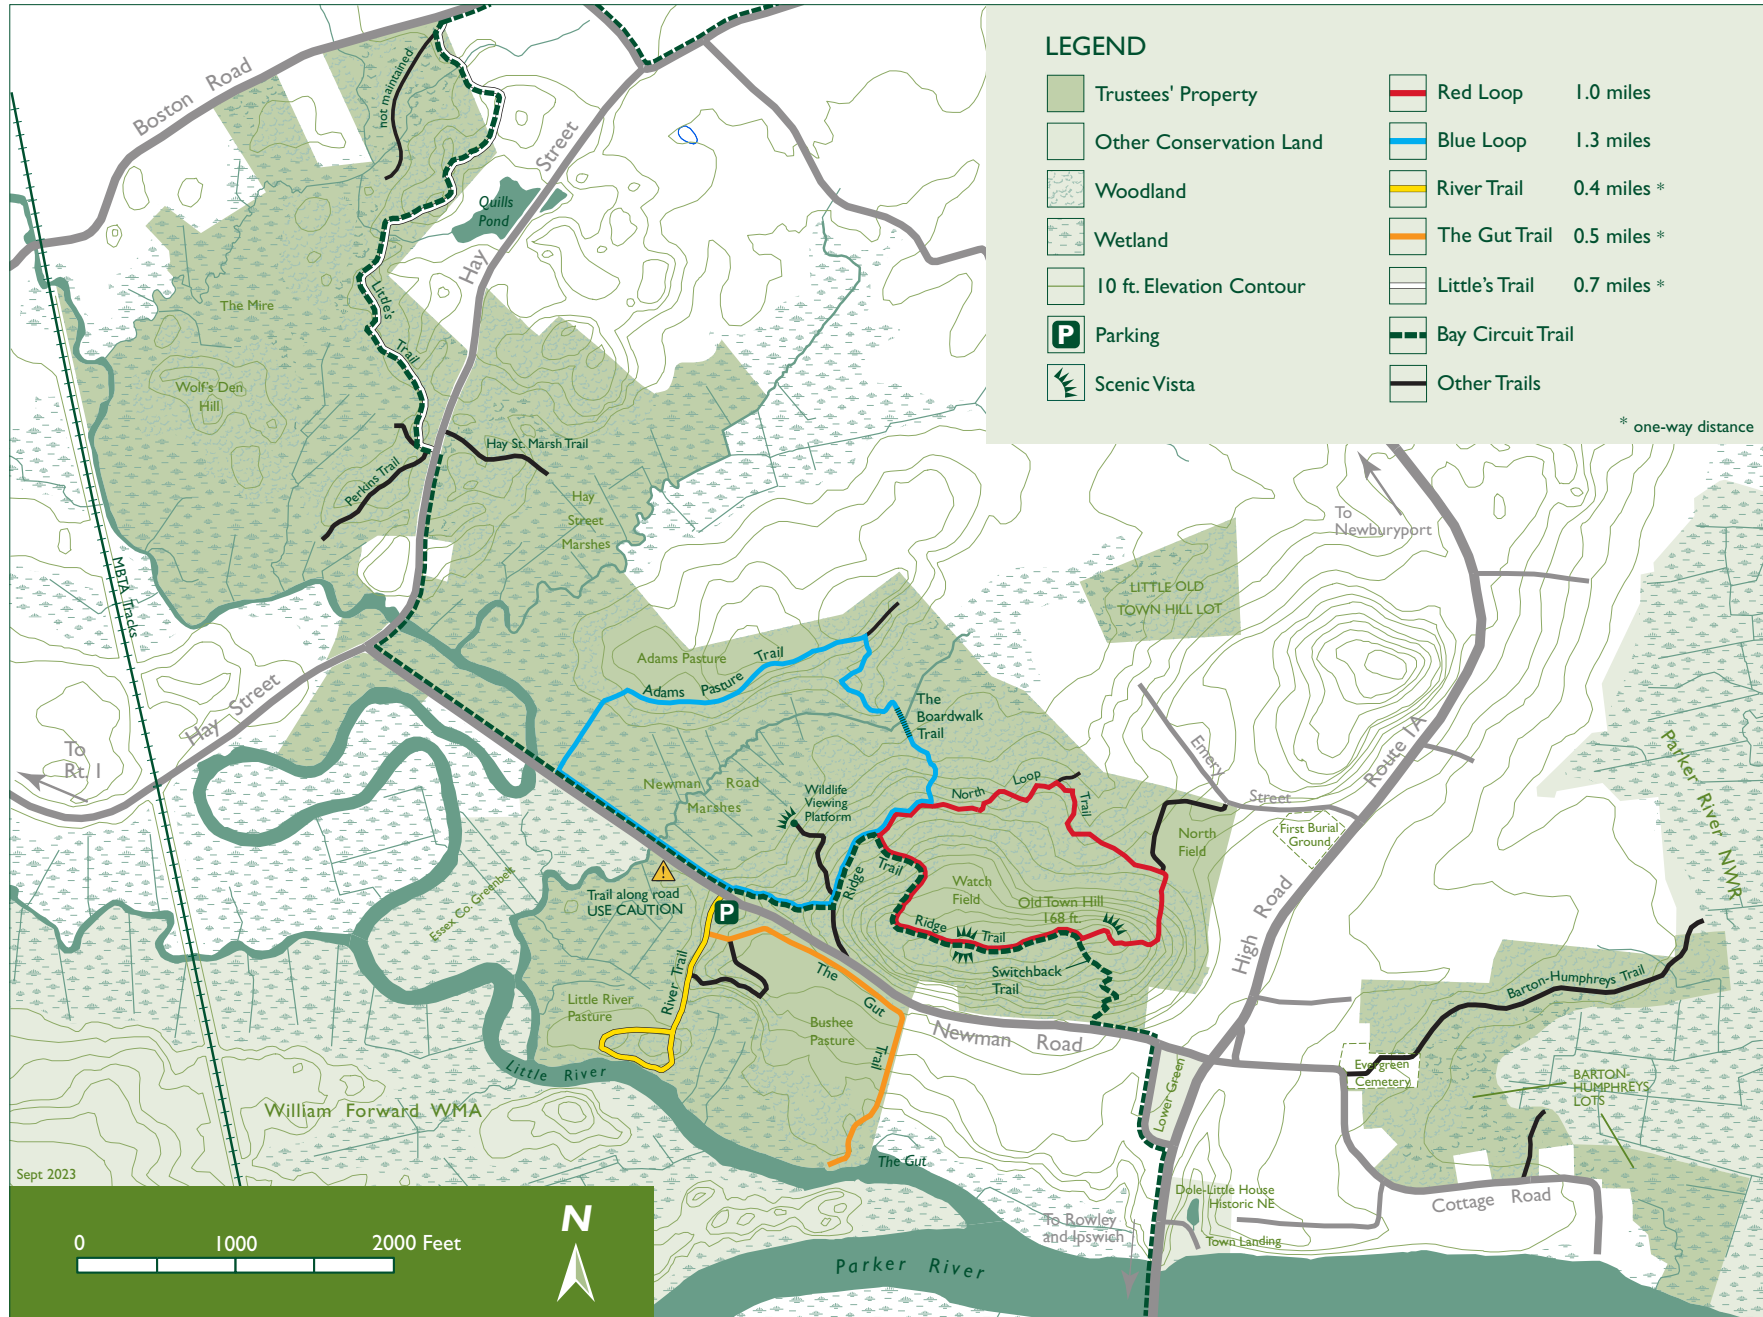

# OLD TOWN HILL (531 ACRES)

Newman Road ▪ Newbury, Massachusetts ▪ 978.921.1944 ▪ [info@thetrustees.org](mailto:info@thetrustees.org)

This map is a product of The Trustees of Reservations GIS Program. Source data was obtained from MassGIS, aerial photography, and GPS data collection. Property lines and trail locations are approximate. September 2023.