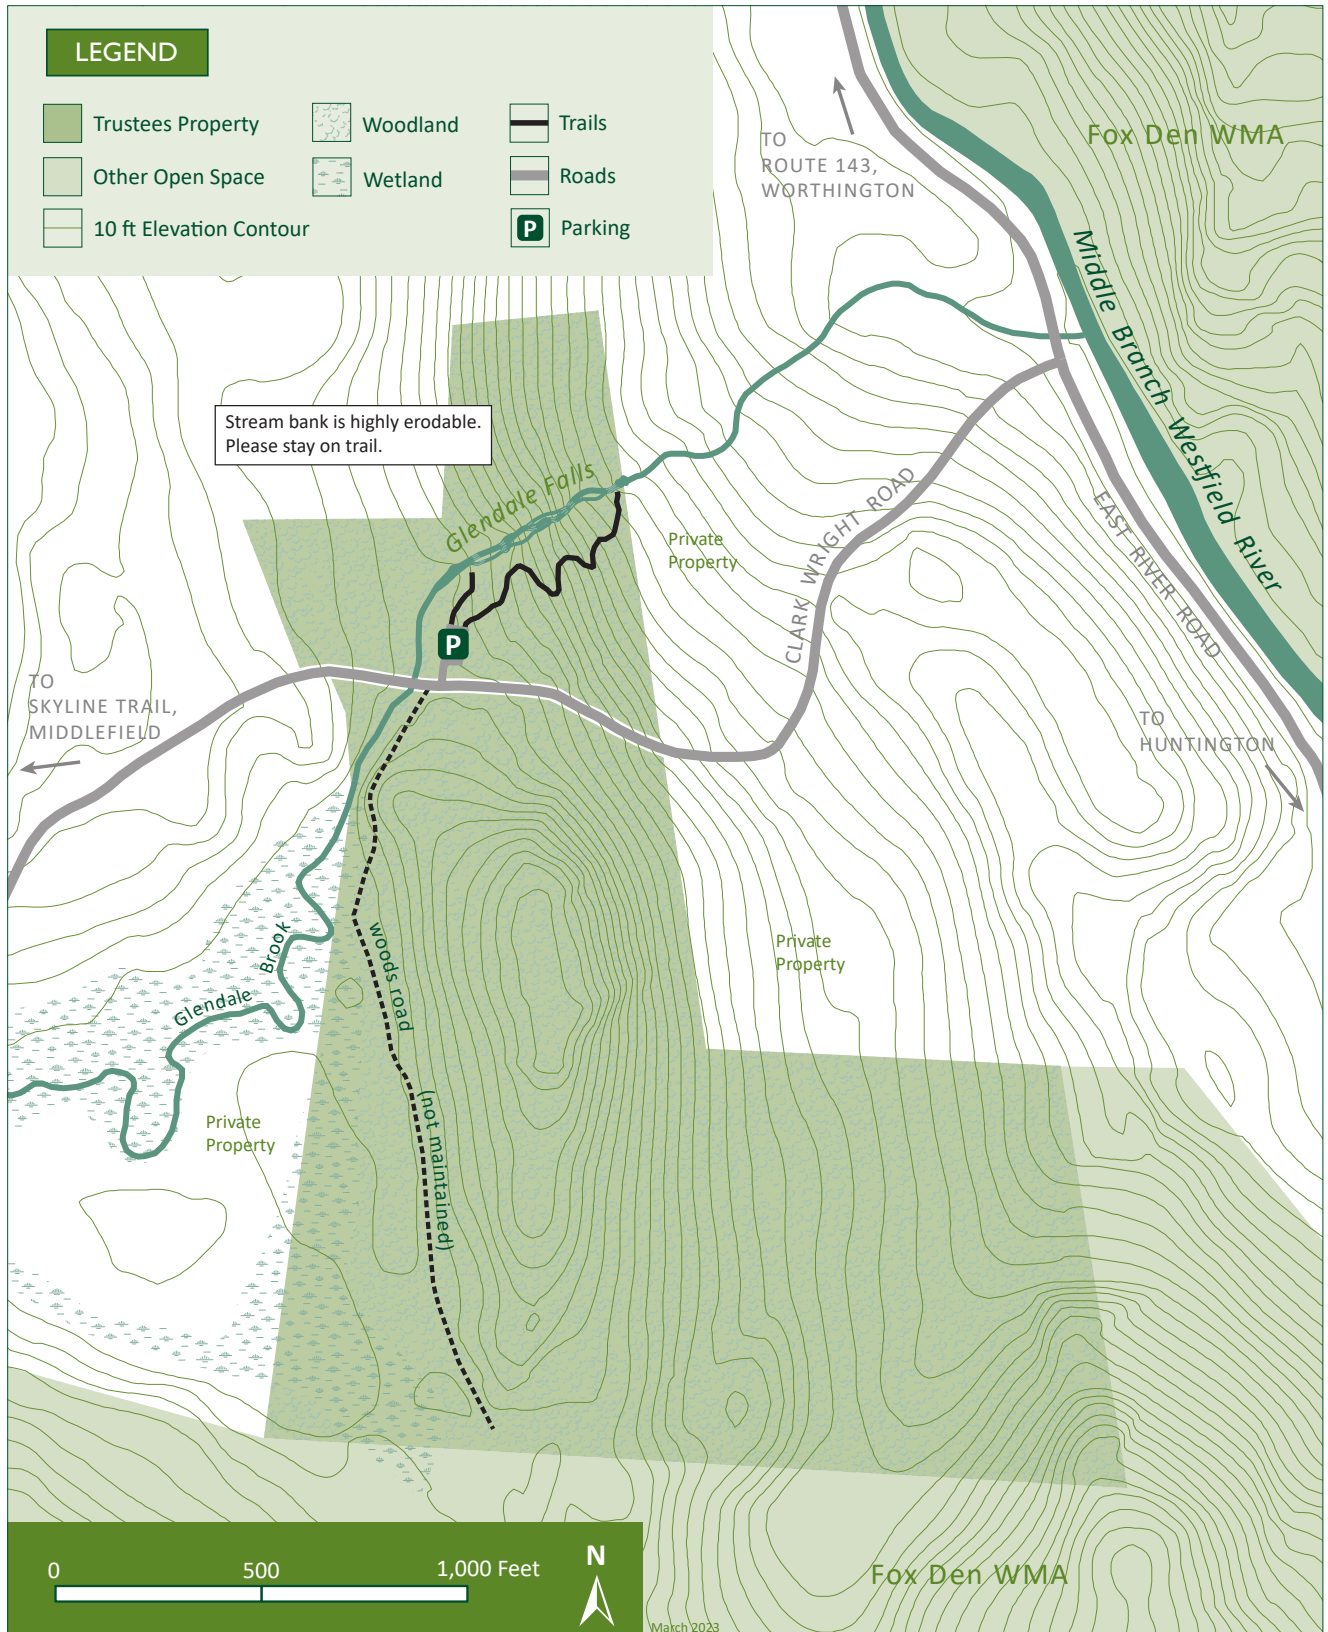

GLENDALE FALLS

(60 ACRES)

Clark Wright Road ▪ Middfield, Massachusetts

978.921.1944 ▪ info@thetrustees.org ▪ www.thetrustees.org

Source data obtained from USGS topographic maps, field surveys, Global Positioning System (GPS), and data provided by MassGIS. Boundary lines and trail locations are approximate. This map is a product of the Geographic Information System of The Trustees of Reservations, March 2023.