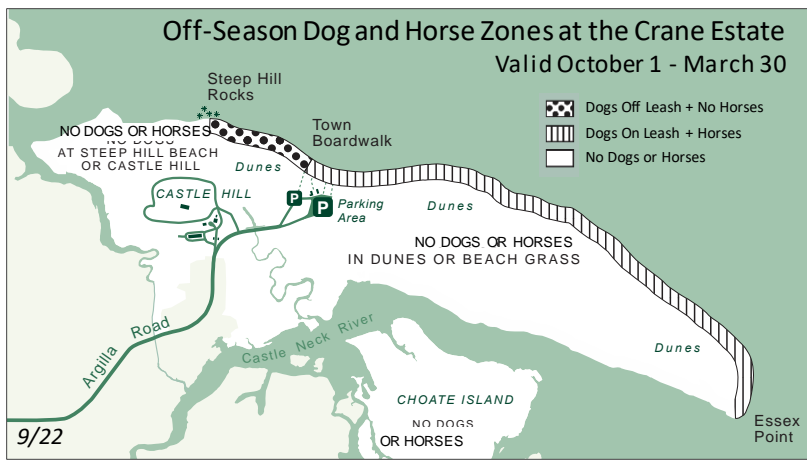

Crane Estate Dog and Horse Regulations

Dogs and Horses

- Are not allowed on dunes, trails, or at Castle Hill at any time
- Must not disturb marine mammals resting on the beachfront

Horses

- Must be ridden below the high tide line except for entry/exit
- Are not allowed for one hour before and/or after high tide
- Are not allowed within 90 minutes of posted sunset
- Owners are responsible for cleaning up all horse waste that falls in the parking lot, access road, or above the high tide line
- Refer to complete rules at <https://tinyurl.com/cranehorses>

Dogs

- Must remain in sight at all times
- Must remain below the high tide line except for entry/exit
- Inside the No Leash Zone
  - Must be close enough to obey voice command
  - Must not approach other visitors unless invited
- Outside the No Leash Zone
  - Must be physically leashed at all times, including in the parking area and boardwalks **LEASHES MUST BE 6' OR LESS**
- No more than two dogs per person, each with own leash
- Dog waste must be picked up and properly disposed of
- The Trustees may require leashes everywhere for all or part of the day if conditions warrant
- Service dogs permitted (excludes comfort/emotional support)