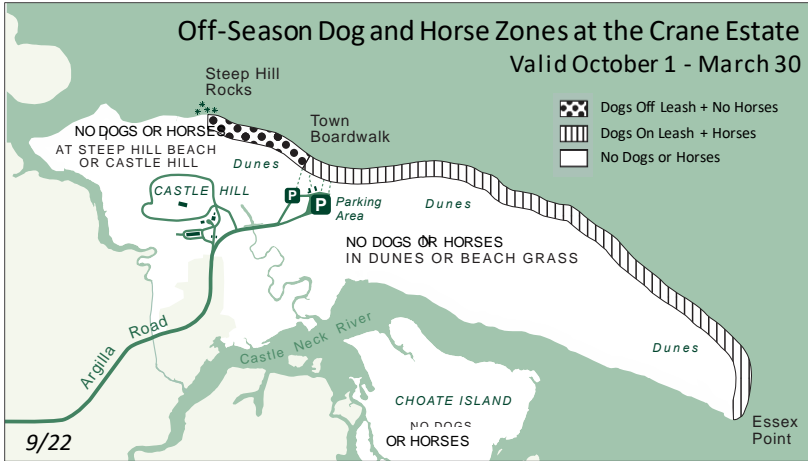

Crane Estate Dog and Horse Regulations

Dogs and Horses

- Are not allowed on dunes, trails, or at Castle Hill at any time
- Must not disturb marine mammals resting on the beachfront

Horses

- Must be ridden below the high tide line except for entry/exit
- Are not allowed for one hour before and/or after high tide
- Are not allowed within 90 minutes of posted sunset
- Owners are responsible for cleaning up all horse waste that falls in the parking lot, access road, or above the high tide line
- Refer to complete rules at <https://tinyurl.com/cranehorses>

Dogs

- Must remain in sight at all times
- Must remain below the high tide line except for entry/exit
- Inside the No Leash Zone
  - Must be close enough to obey voice command
  - Must not approach other visitors unless invited
- Outside the No Leash Zone
  - Must be physically leashed at all times, including in the parking area and boardwalks **LEASHES MUST BE 6' OR LESS**
- No more than two dogs per person, each with own leash
- Dog waste must be picked up and properly disposed of
- The Trustees may require leashes everywhere for all or part of the day if conditions warrant
- Service dogs permitted (excludes comfort/emotional support)