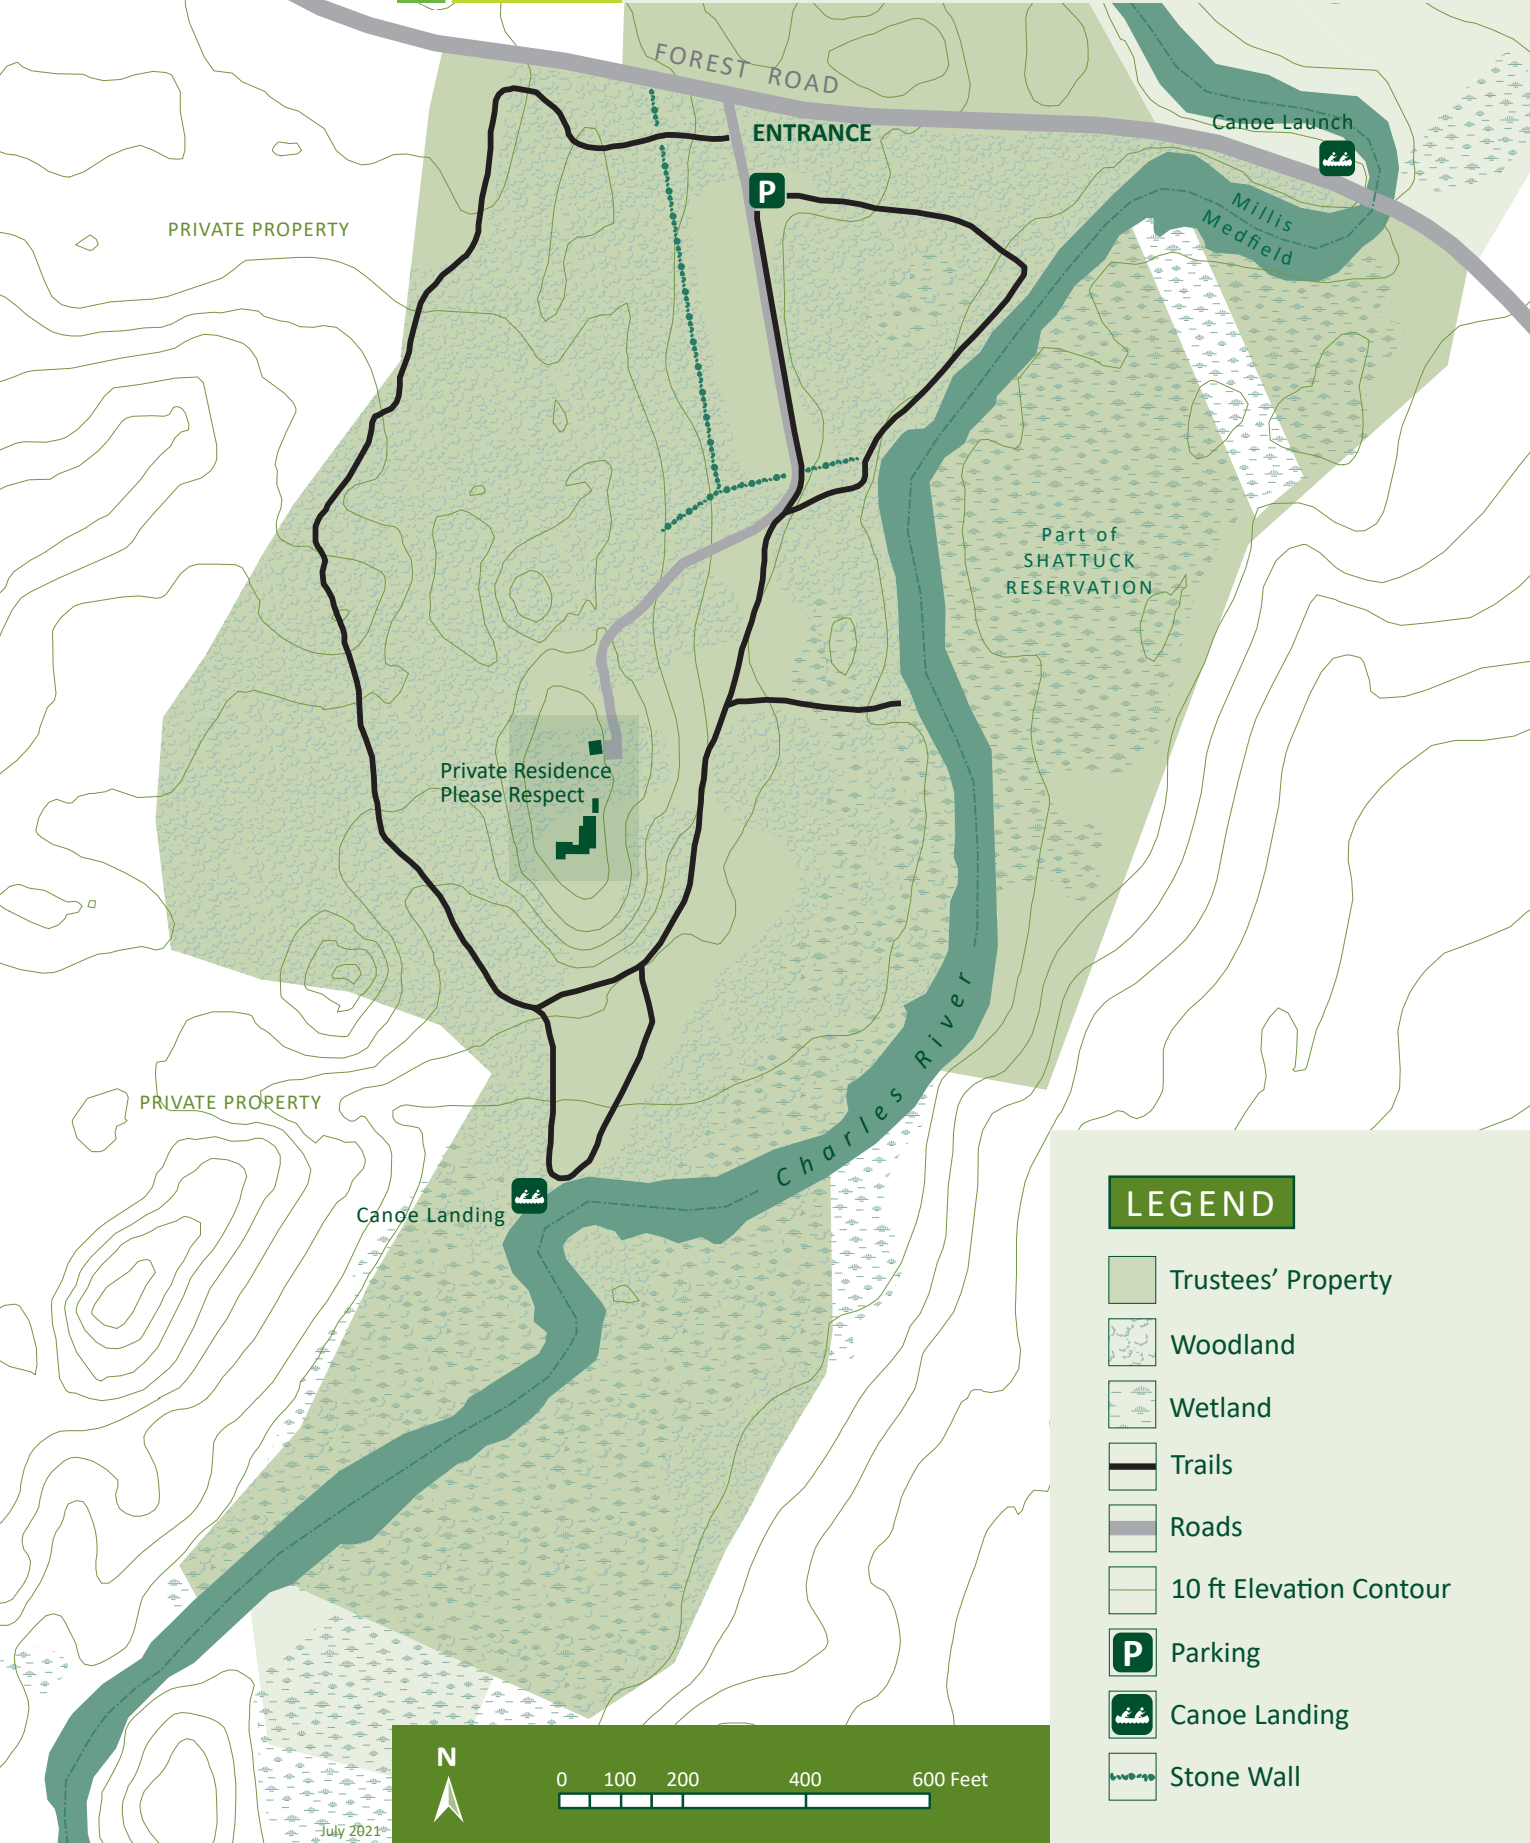

# CEDAR RIVER

(55 acres)

161 Forest Rd • Millis, MA • 978.921.1944 • info@thetrustees.org

## LEGEND

- Trustees' Property
- Woodland
- Wetland
- Trails
- Roads
- 10 ft Elevation Contour
- Parking
- Canoe Landing
- Stone Wall