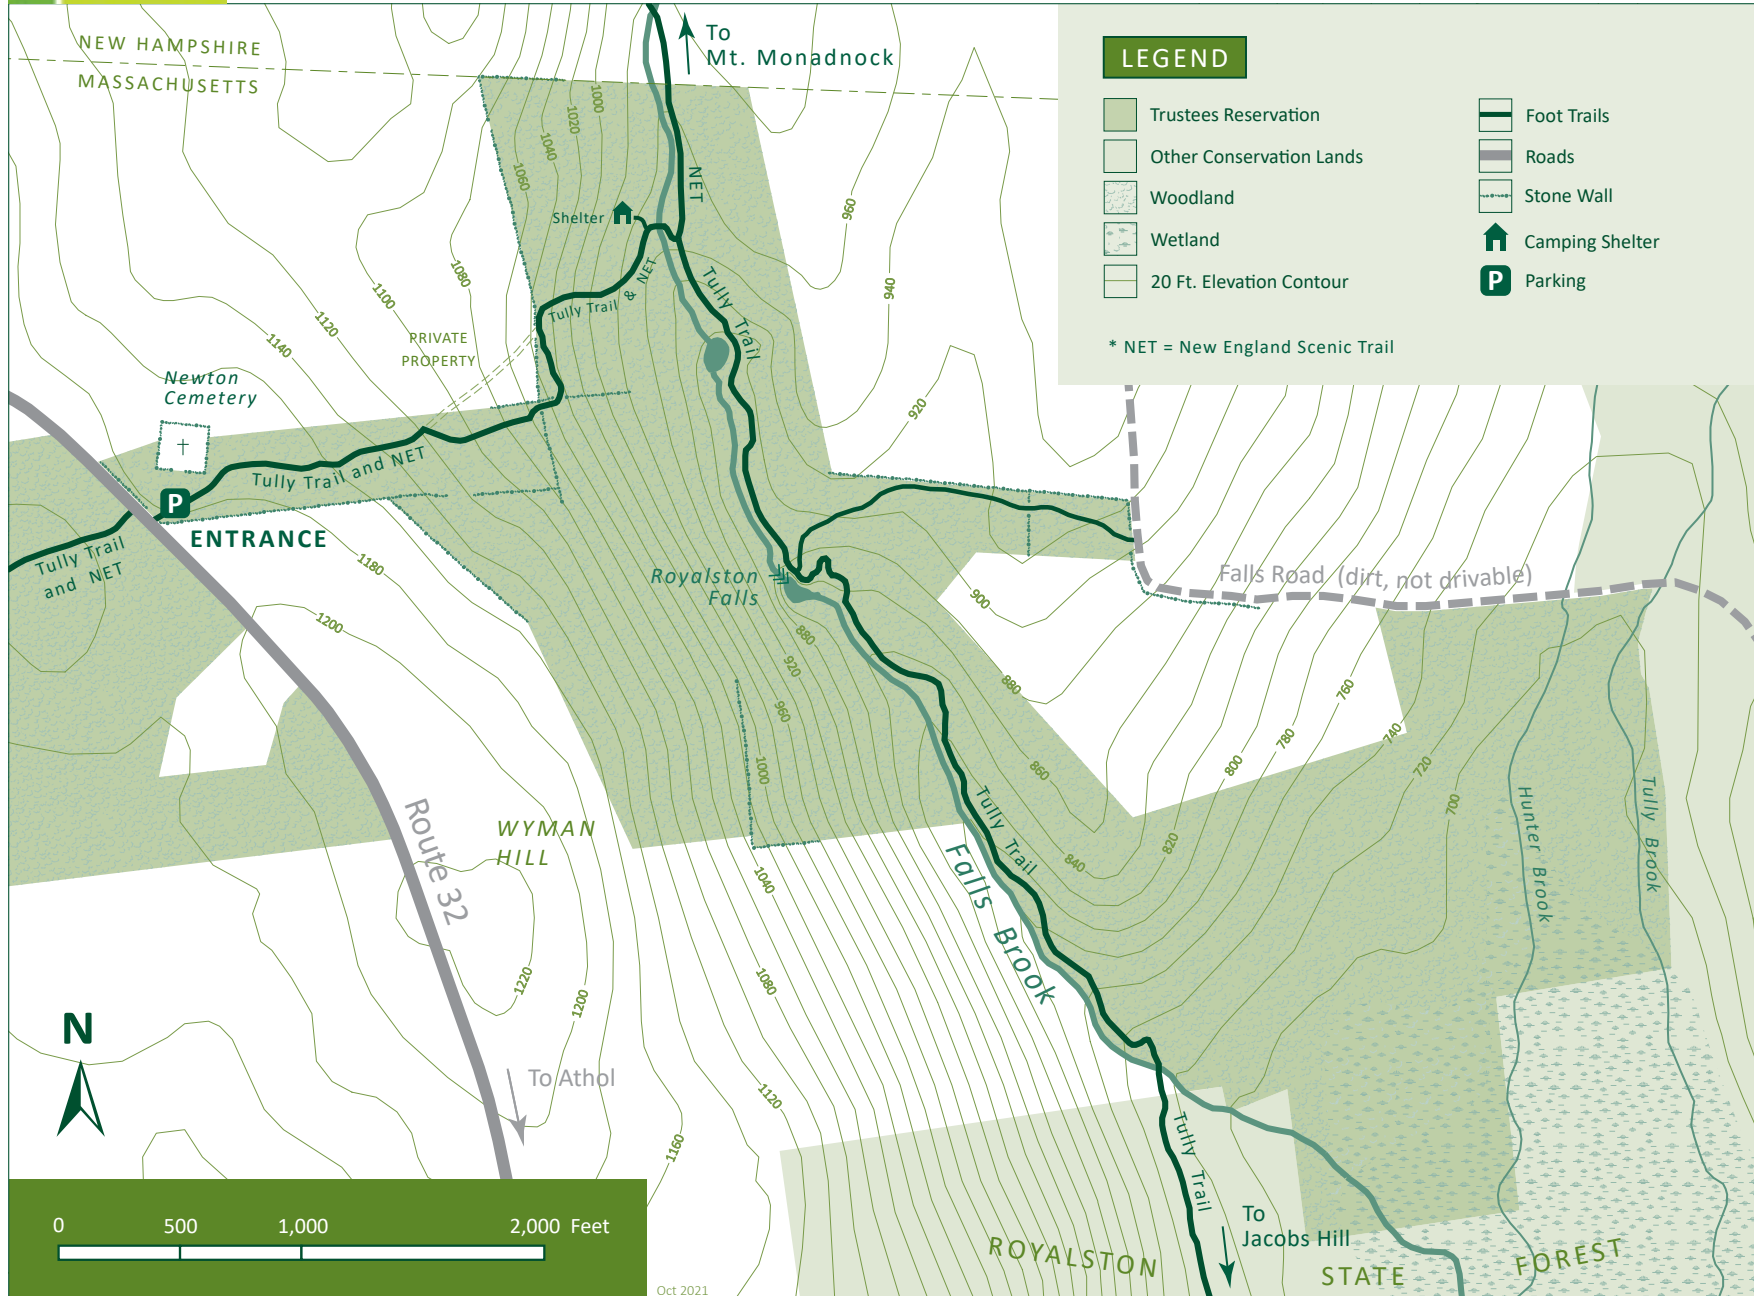

ROYALSTON FALLS

(320 ACRES)

ROUTE 32 ▪ Royalston, Massachusetts ▪ 978.921.1944 ▪ info@thetrustees.org ▪ www.thetrustees.org

This map is a product of The Trustees of Reservations GIS Program. Source data was obtained from MassGIS, aerial photography, and GPS data collection. Property lines and trail locations are approximate. October 2021.