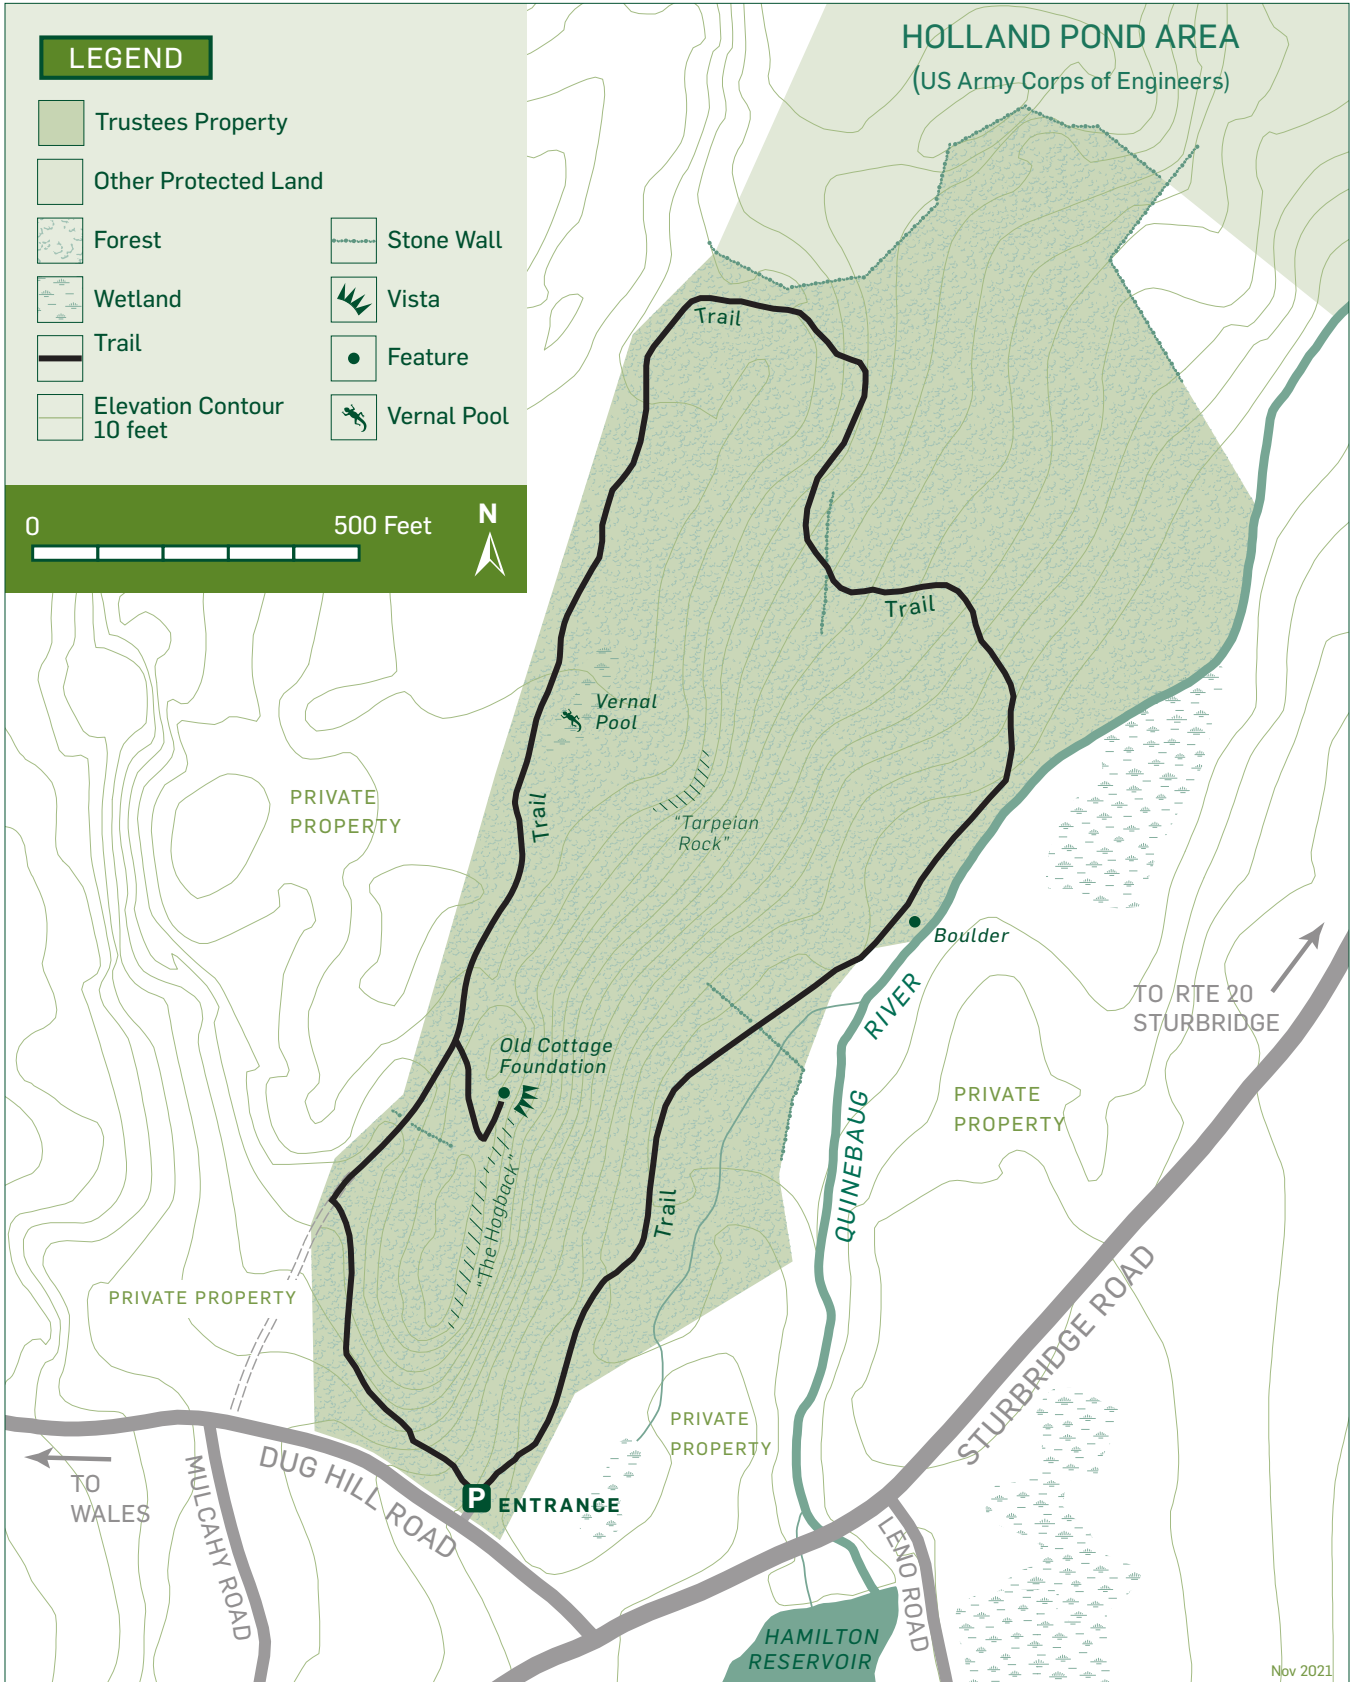

QUINEBAUG WOODS

(36 ACRES)

Dug Hill Road ▪ Holland, Massachusetts

978.921.1944 ▪ info@thetrustees.org ▪ www.thetrustees.org

Source data obtained from USGS topographic maps, field surveys, Global Positioning System (GPS), and data provided by MassGIS. Boundary lines and trail locations are approximate. This map is a product of the Geographic Information System of The Trustees of Reservations, November 2021.