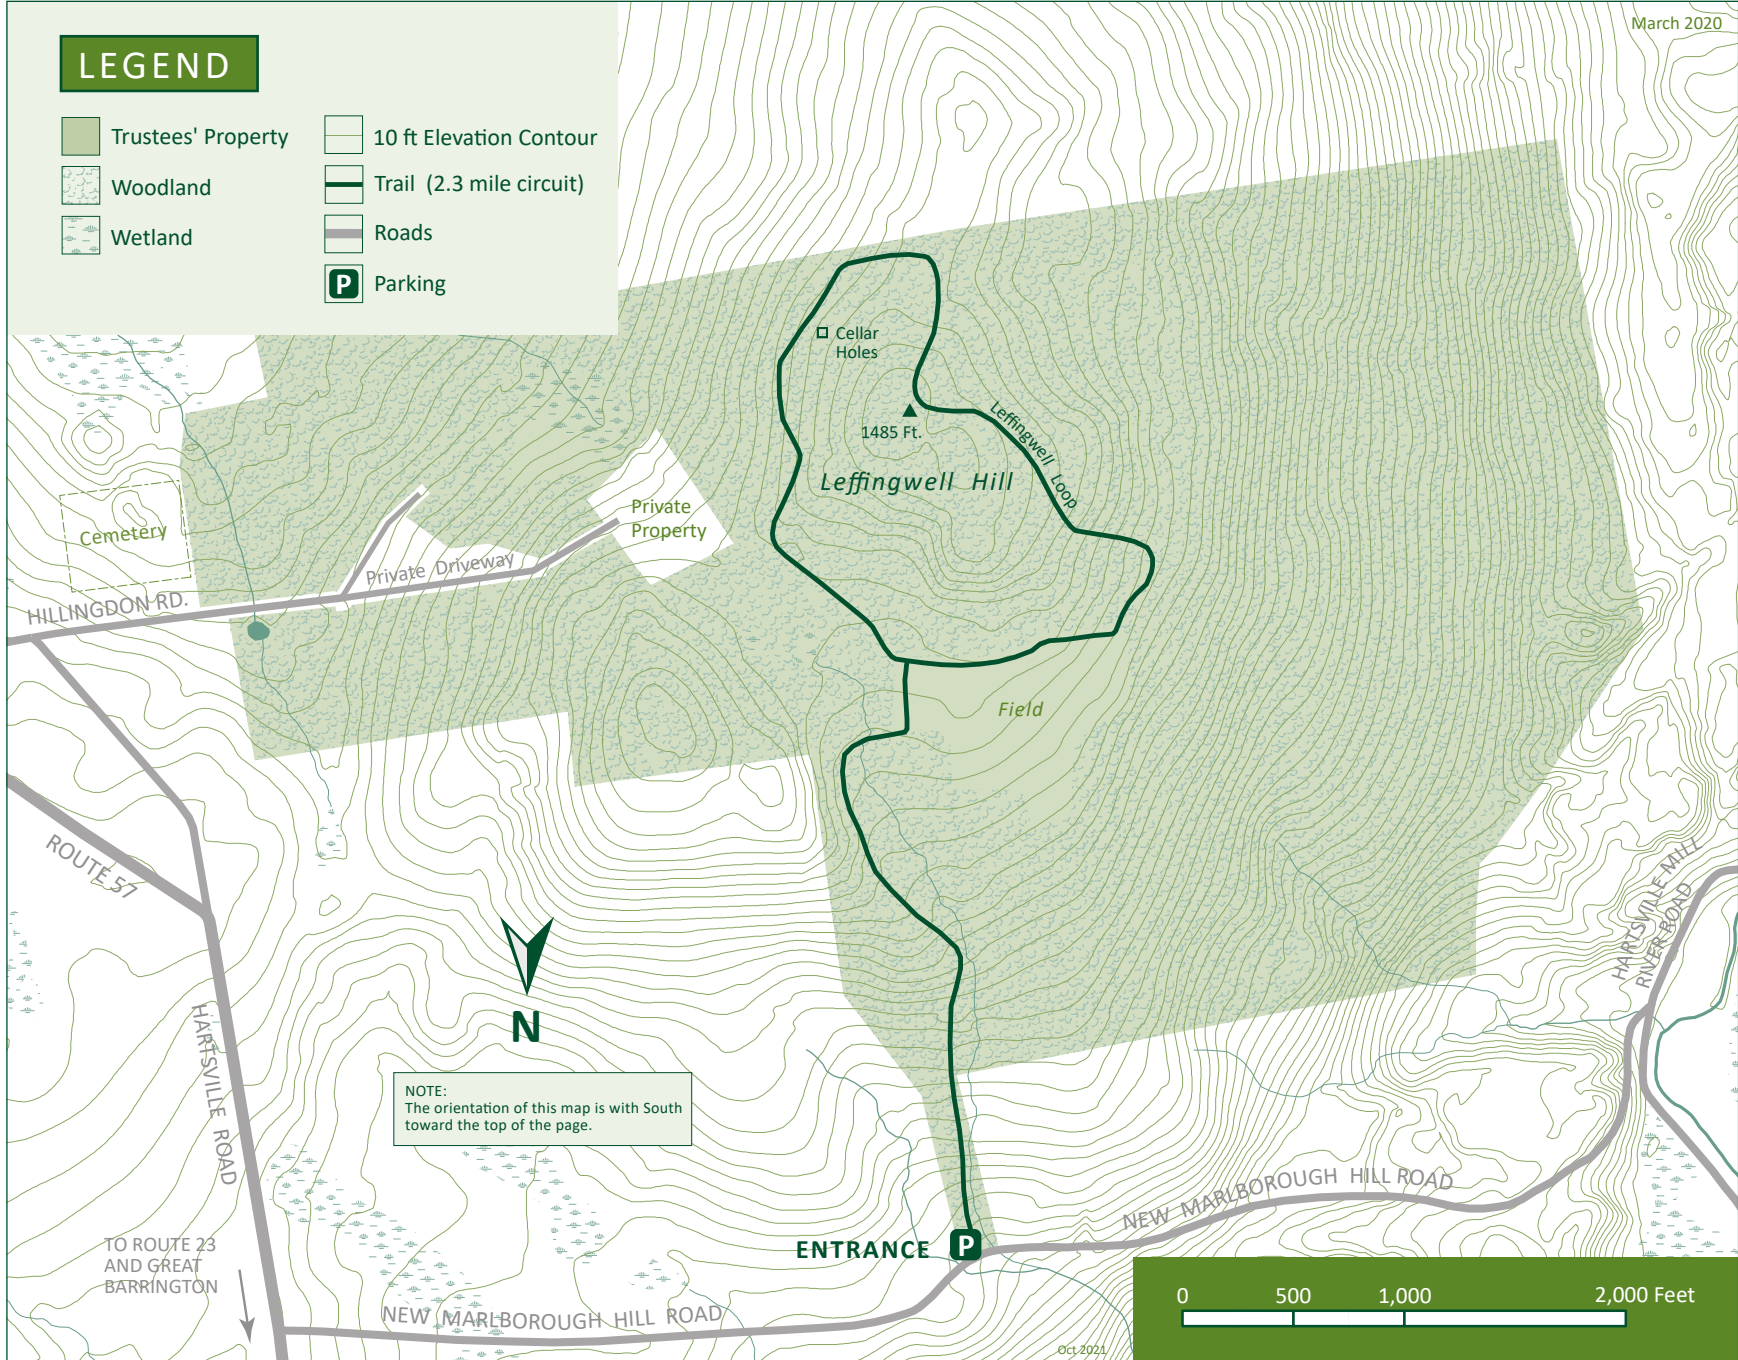

QUESTING

(438 ACRES)

New Marlborough Hill Road ▪ New Marlborough, Massachusetts
978.921.1944 ▪ info@thetrustees.org ▪ www.thetrustees.org

March 2020

LEGEND

- Trustees' Property
- Woodland
- Wetland
- 10 ft Elevation Contour
- Trail (2.3 mile circuit)
- Roads
- Parking

NOTE:
The orientation of this map is with South
toward the top of the page.

This map is a product of The Trustees of Reservations GIS Program. Source data was obtained from MassGIS, aerial photography, and GPS data collection. Property lines and trail locations are approximate. October 2021.