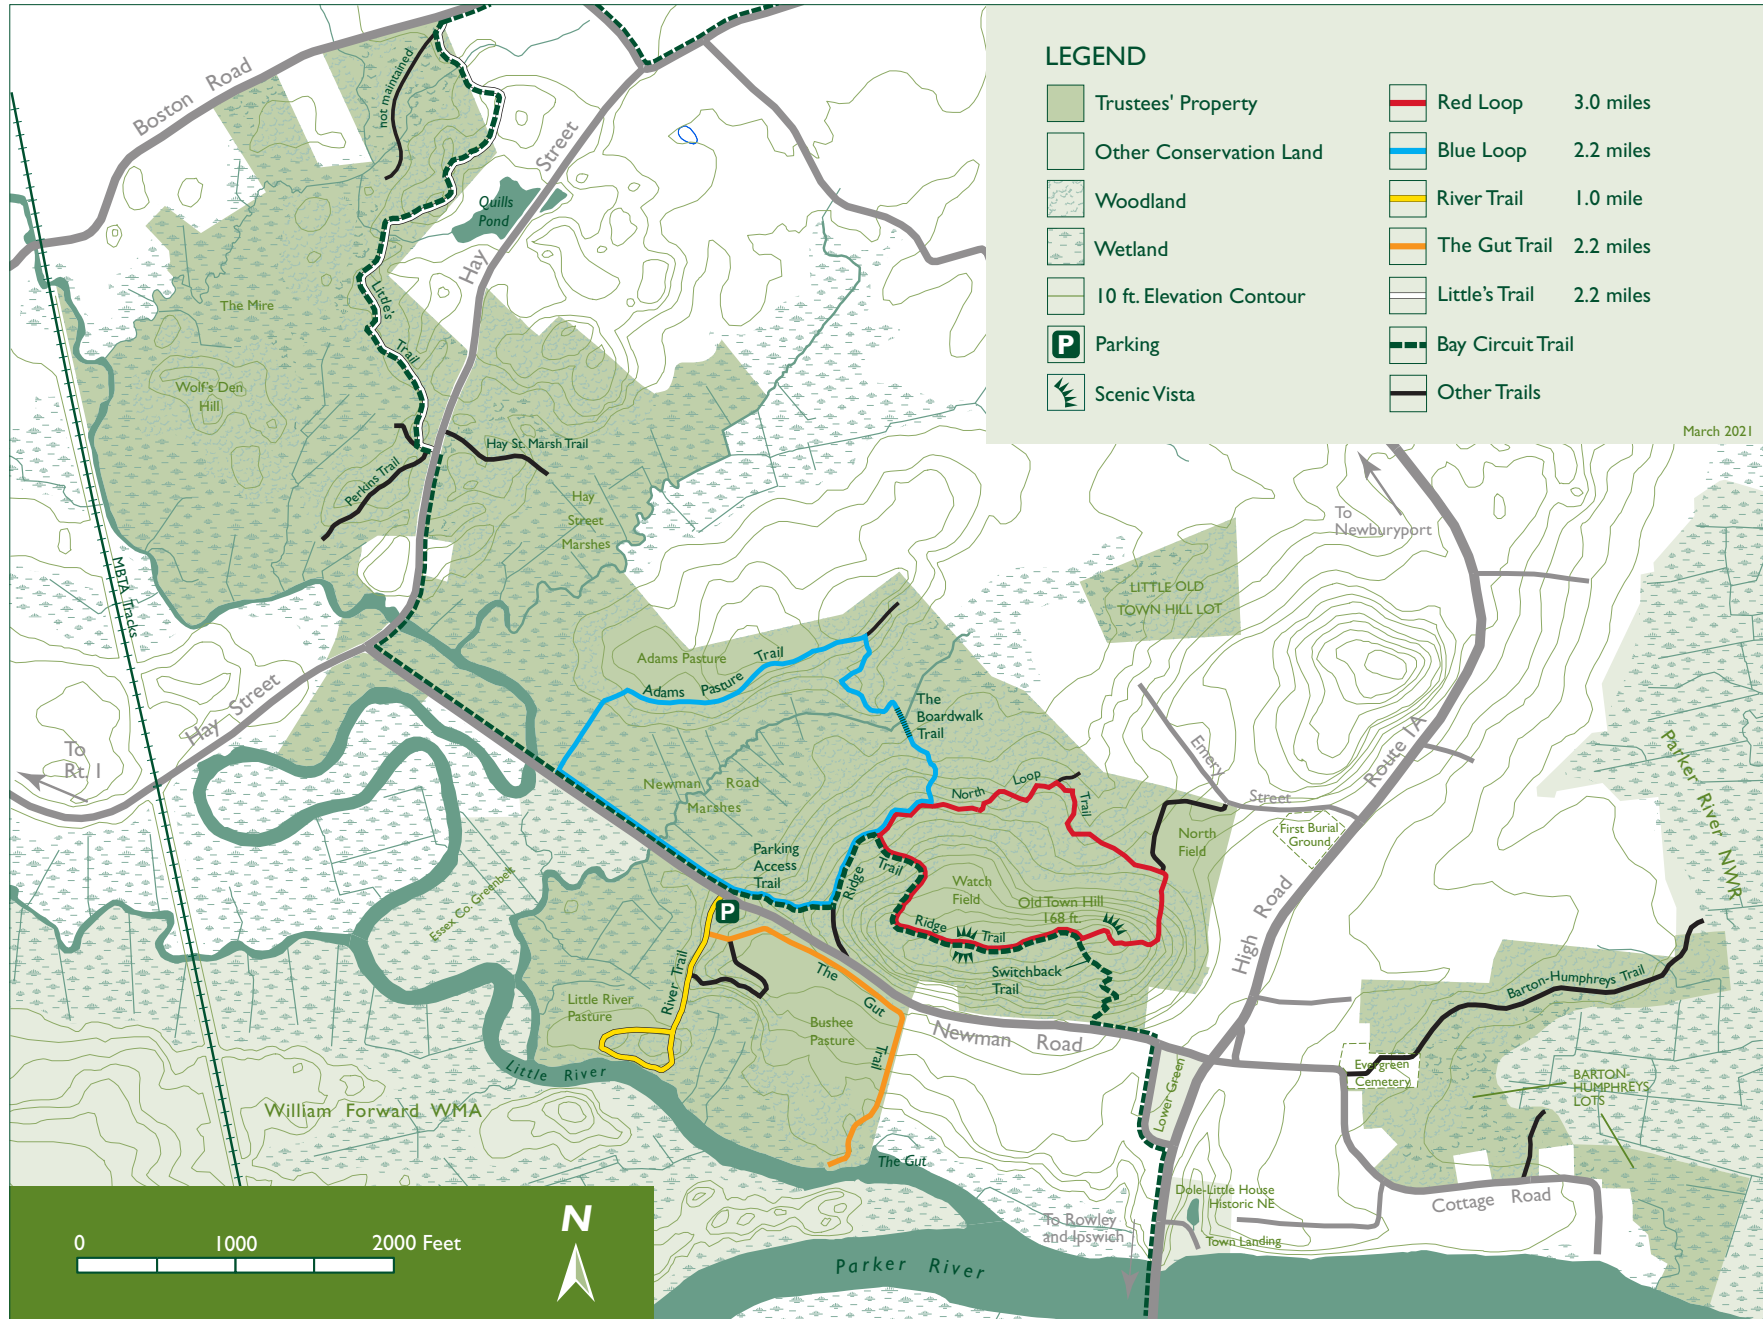

OLD TOWN HILL (531 ACRES)

Newman Road ▪ Newbury, Massachusetts ▪ 978.921.1944 ▪ info@thetrustees.org

This map is a product of The Trustees of Reservations GIS Program. Source data was obtained from MassGIS, aerial photography, and GPS data collection. Property lines and trail locations are approximate. March 2021.