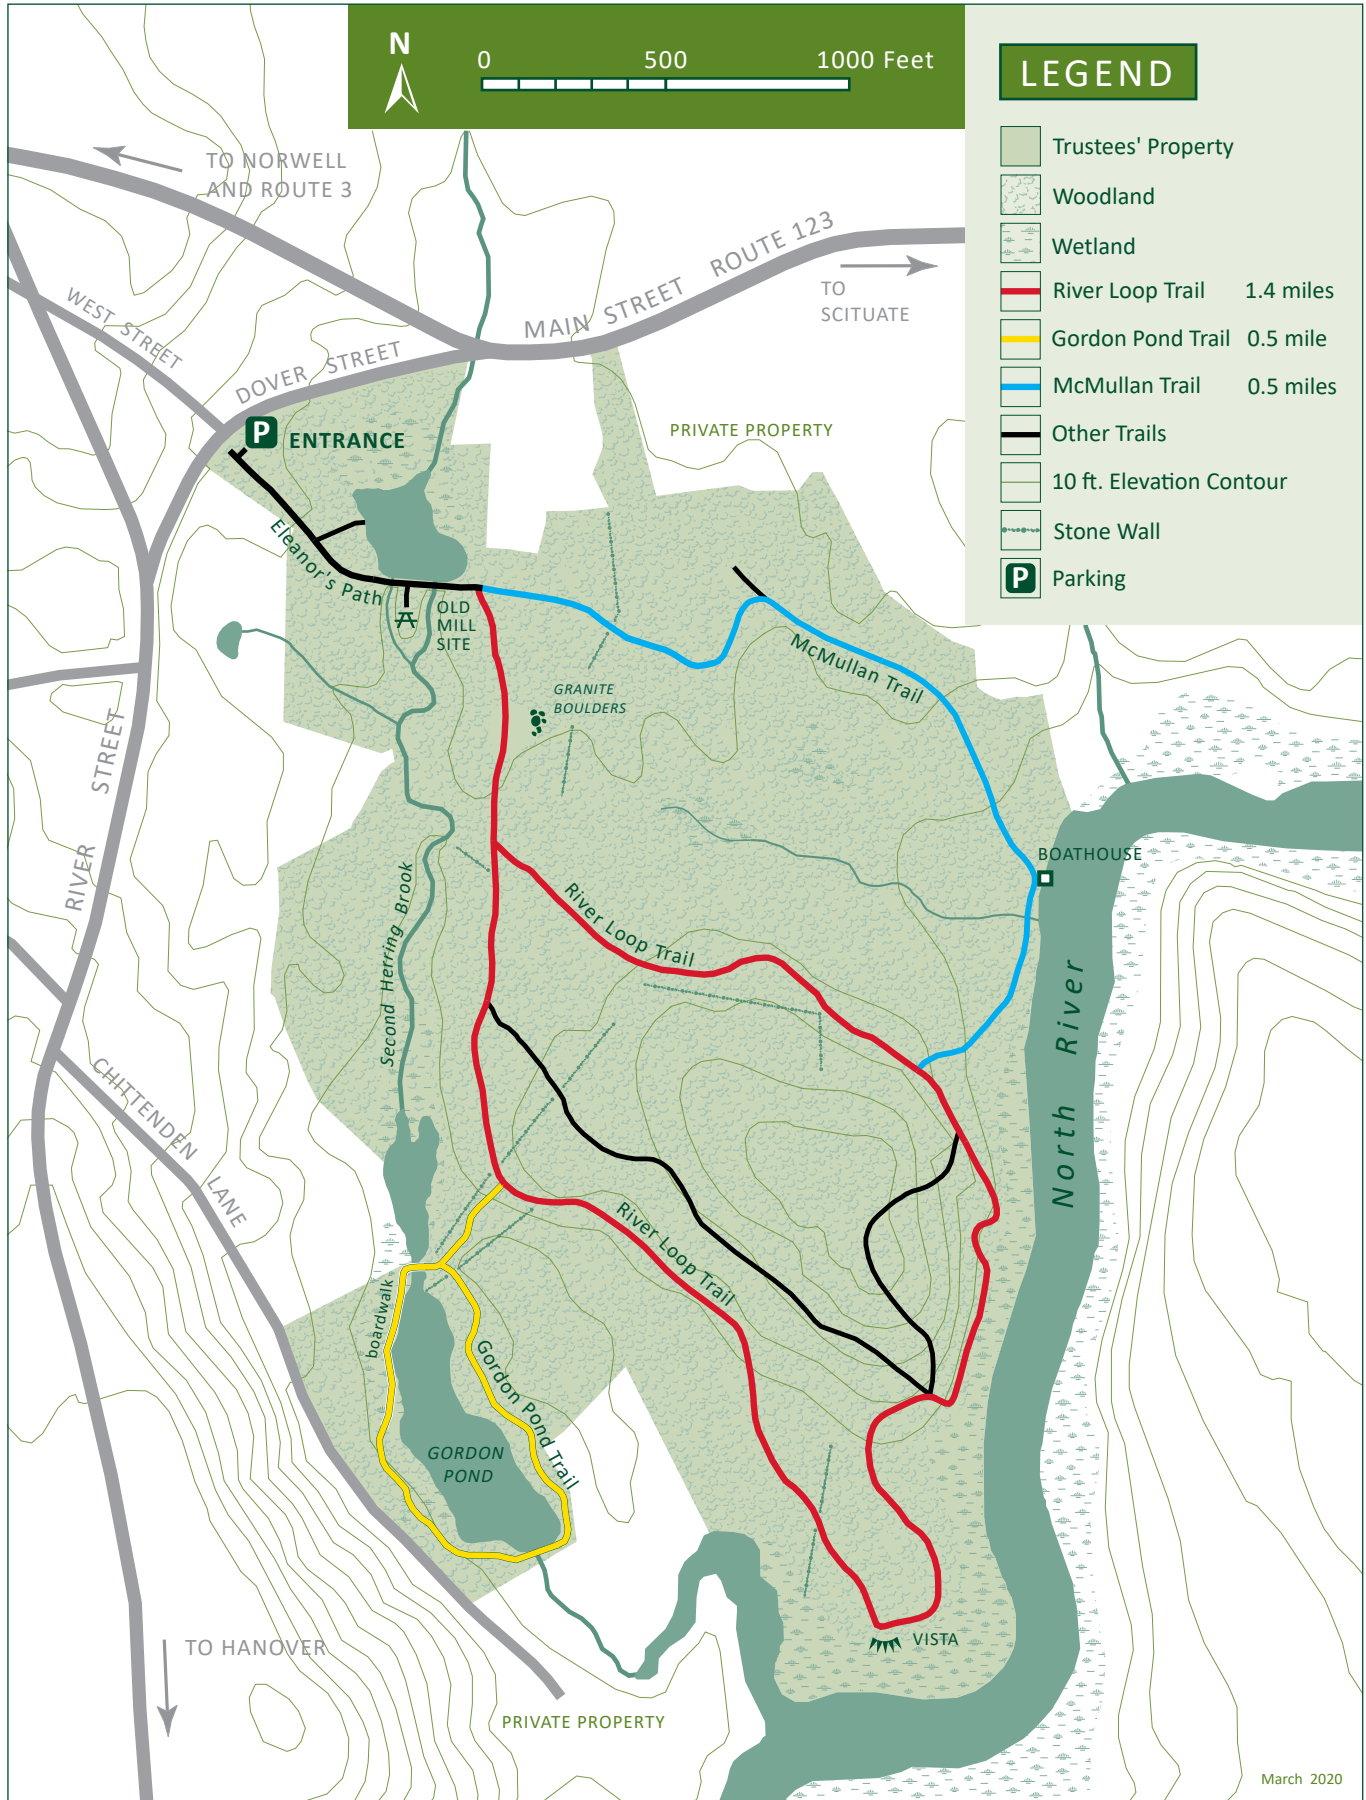

# NORRIS RESERVATION (129 ACRES)

Dover Street ▪ Norwell, MA

781.740.7233 ▪ southshore@thetrustees.org ▪ www.thetrustees.org

This map is a product of The Trustees of Reservations GIS Program. Source data was obtained from MassGIS, aerial photography, and GPS data collection. Property lines and trail locations are approximate. March 2020.

March 2020