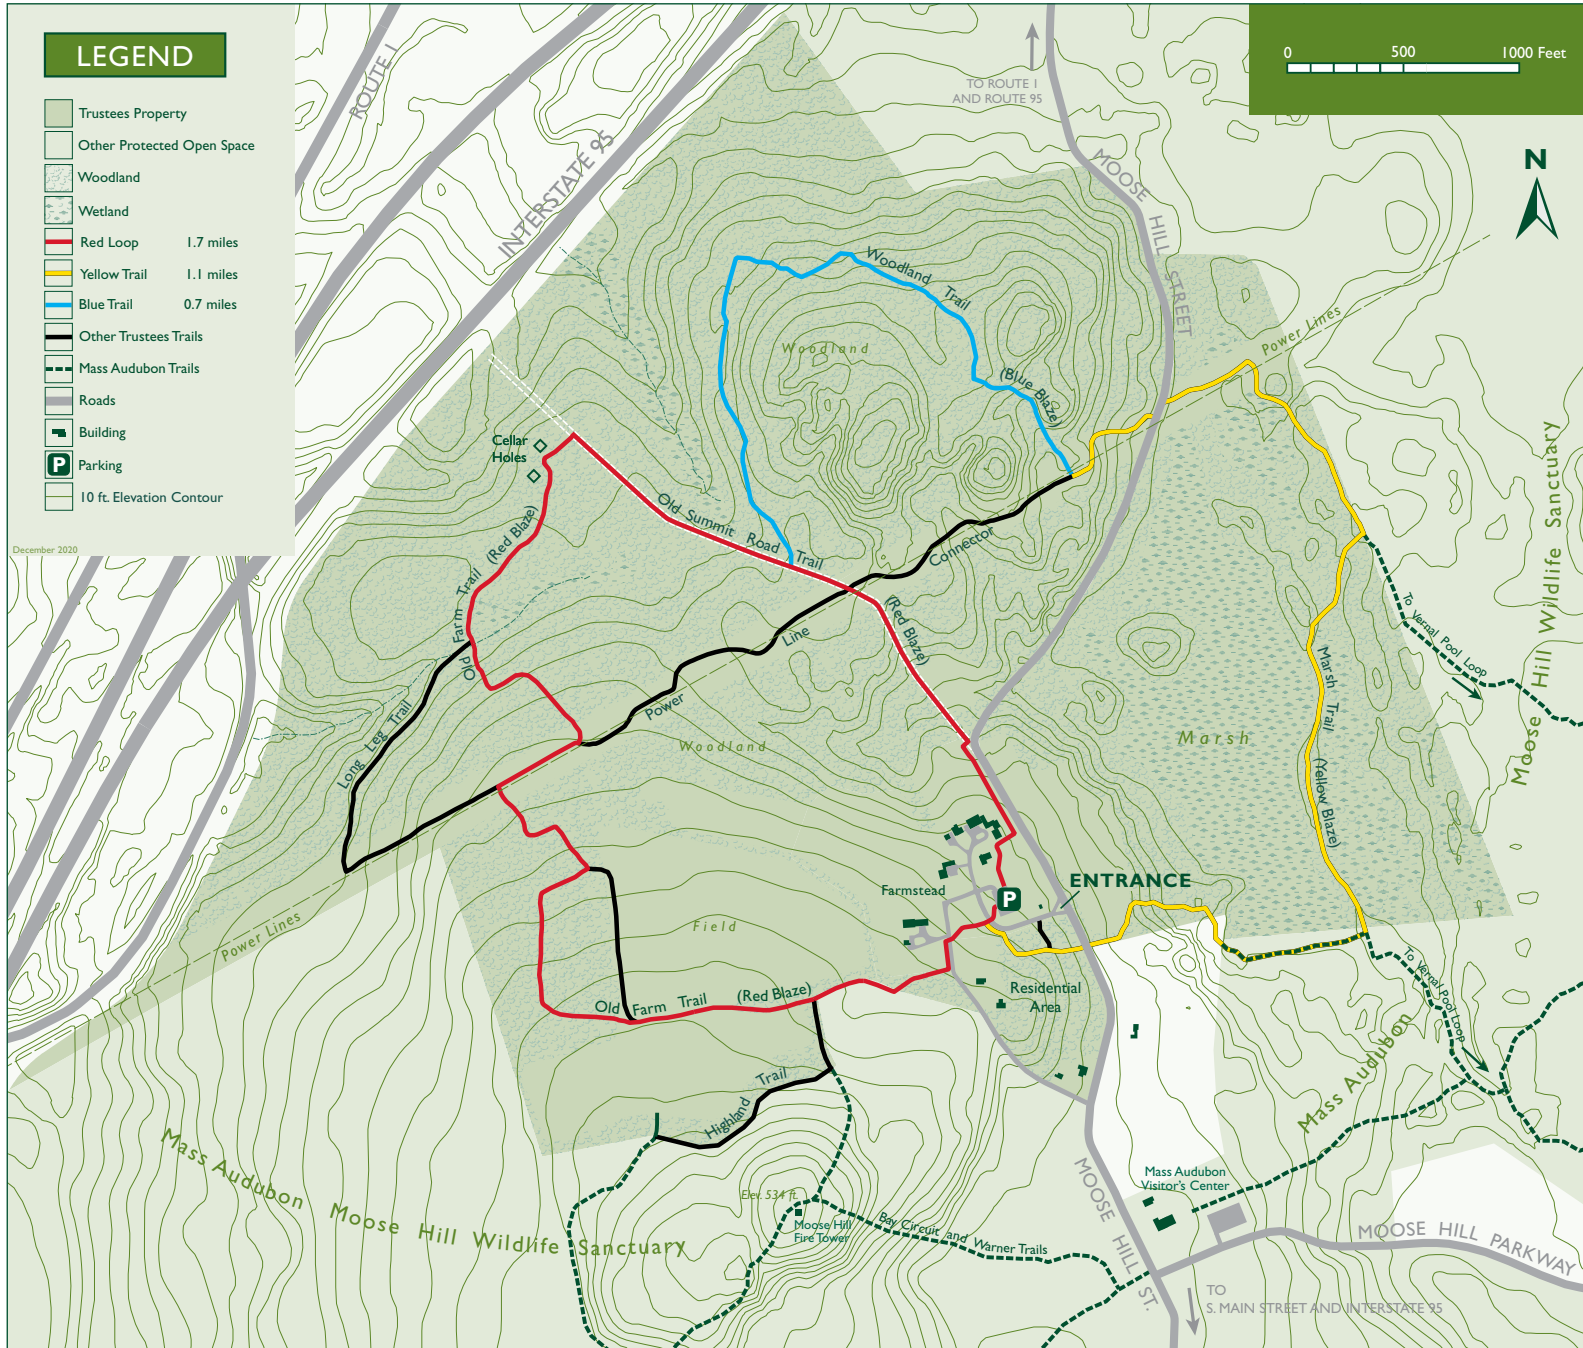

MOOSE HILL FARM

(347 ACRES)

396 Moose Hill Road ▪ Sharon, MA ▪ 978.921.1944 ▪ info@thetrustees.org

This map is a product of the Geographic Information System of The Trustees of Reservations. Source data obtained from 1:25,000 scale USGS topographic maps, field surveys, Global Positioning System (GPS), and MassGIS. Boundary lines and trail locations are approximate. December 2020.