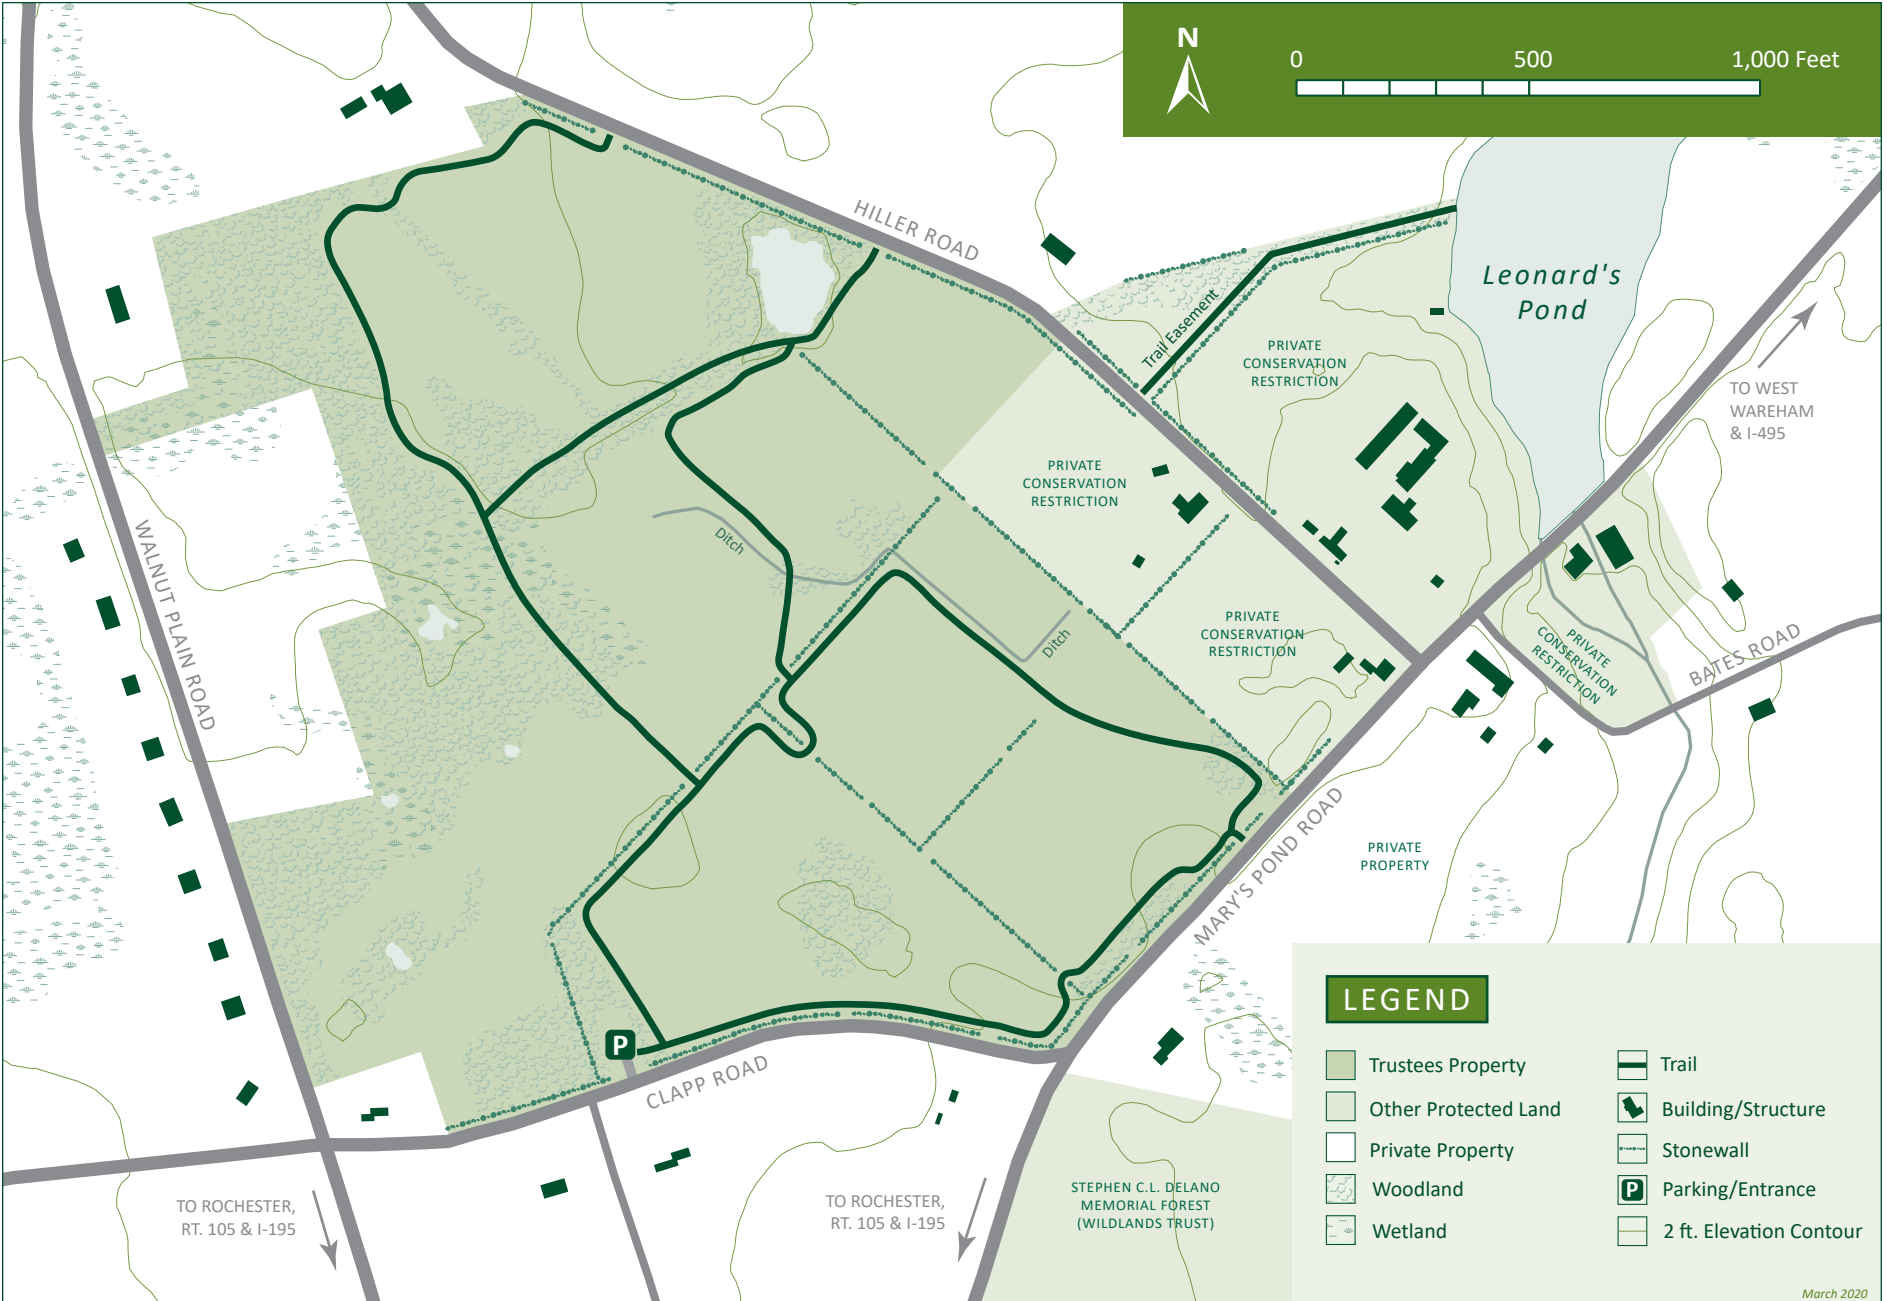

EAST OVER RESERVATION

(75 ACRES)

Clapp Road ▪ Rochester, MA ▪ 978.921.1944 ▪ info@thetrustees.org ▪ www.thetrustees.org

LEGEND			
	Trustees Property		Trail
	Other Protected Land		Building/Structure
	Private Property		Stonewall
	Woodland		Parking/Entrance
	Wetland		2 ft. Elevation Contour

This map is a product of the Geographic Information System of The Trustees of Reservations. Source data obtained from 1:25,000 scale USGS topographic maps, field surveys, Global Positioning System (GPS), and MassGIS. Boundary lines and trail locations are approximate. March 2020.