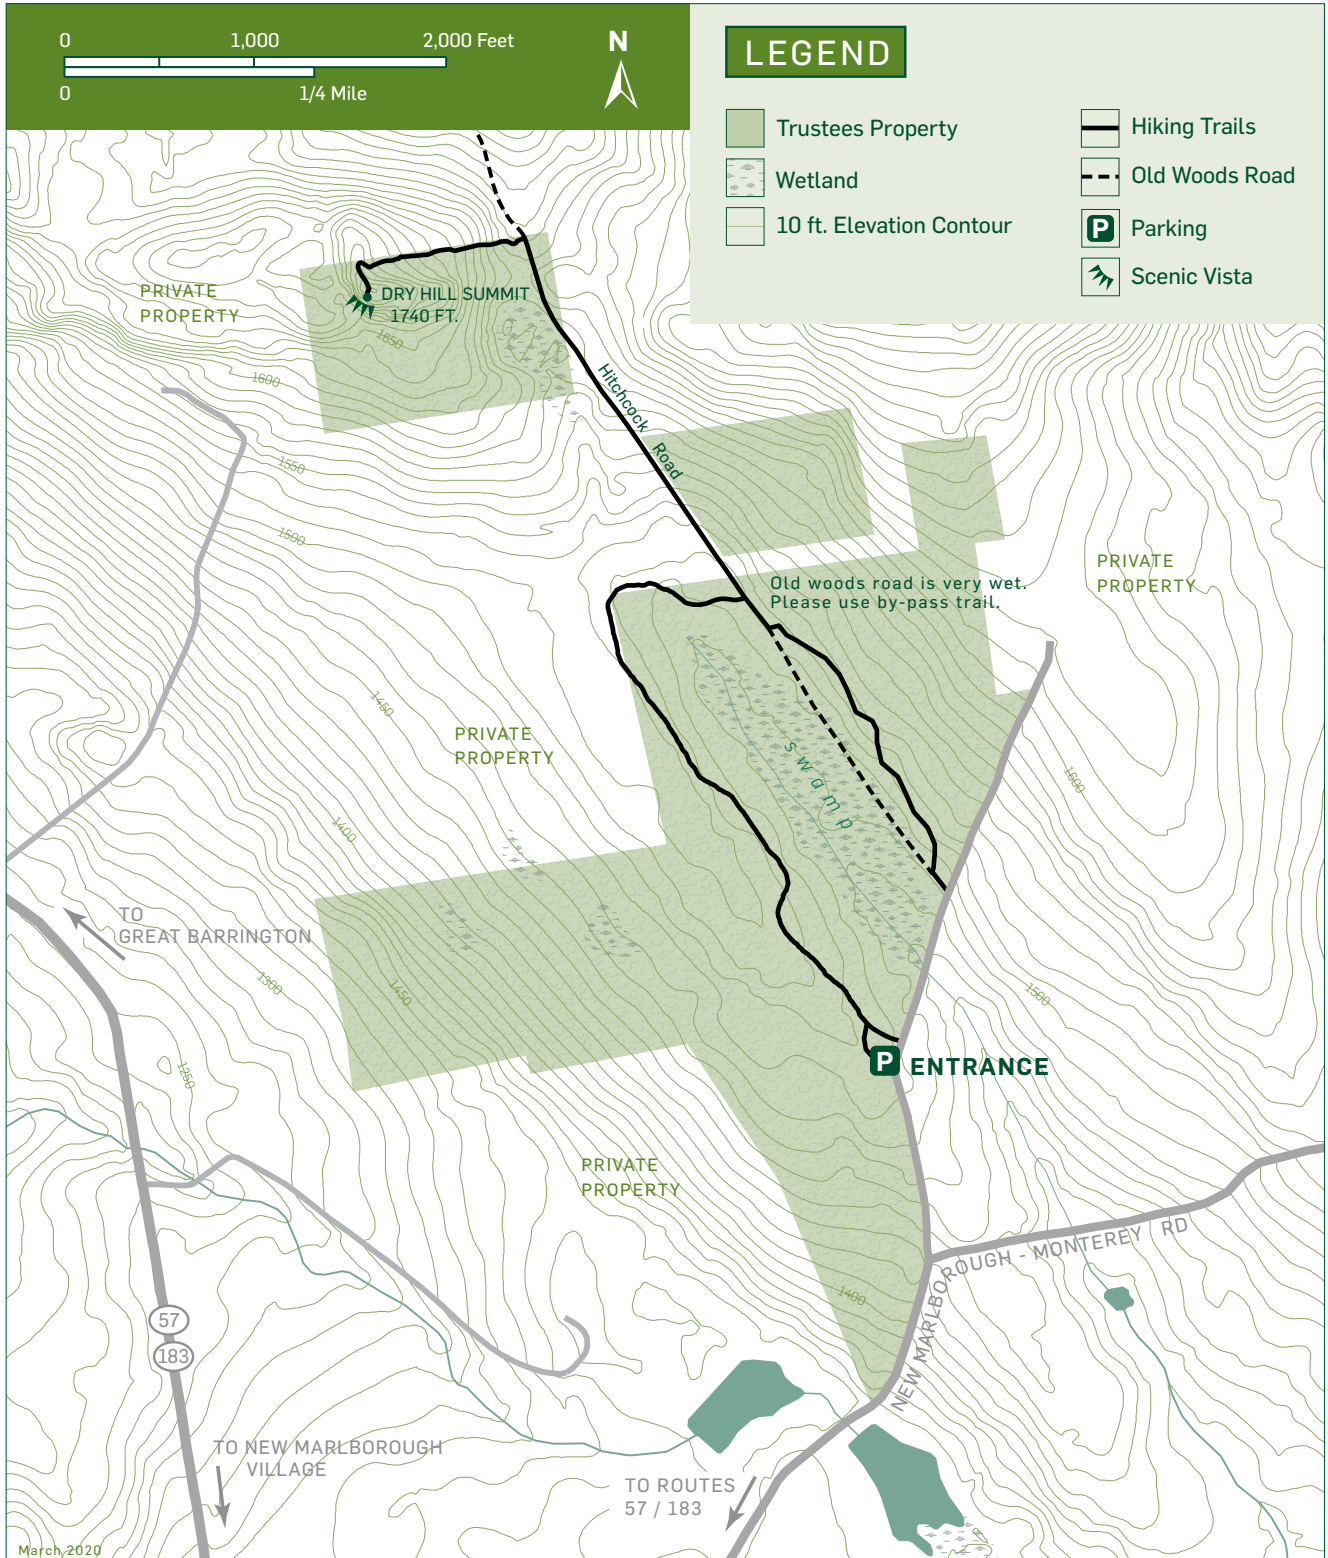

Dry Hill (206 ACRES)

Old North Road (Harmon Road) ■ New Marlborough, Massachusetts
978.921.1944 ■ info@thetrustees.org ■ www.thetrustees.org

Source data obtained from USGS topographic maps, field surveys, Global Positioning System (GPS), and data provided by MassGIS. Boundary lines and trail locations are approximate. This map is a product of the Geographic Information System of The Trustees of Reservations, March 2020.