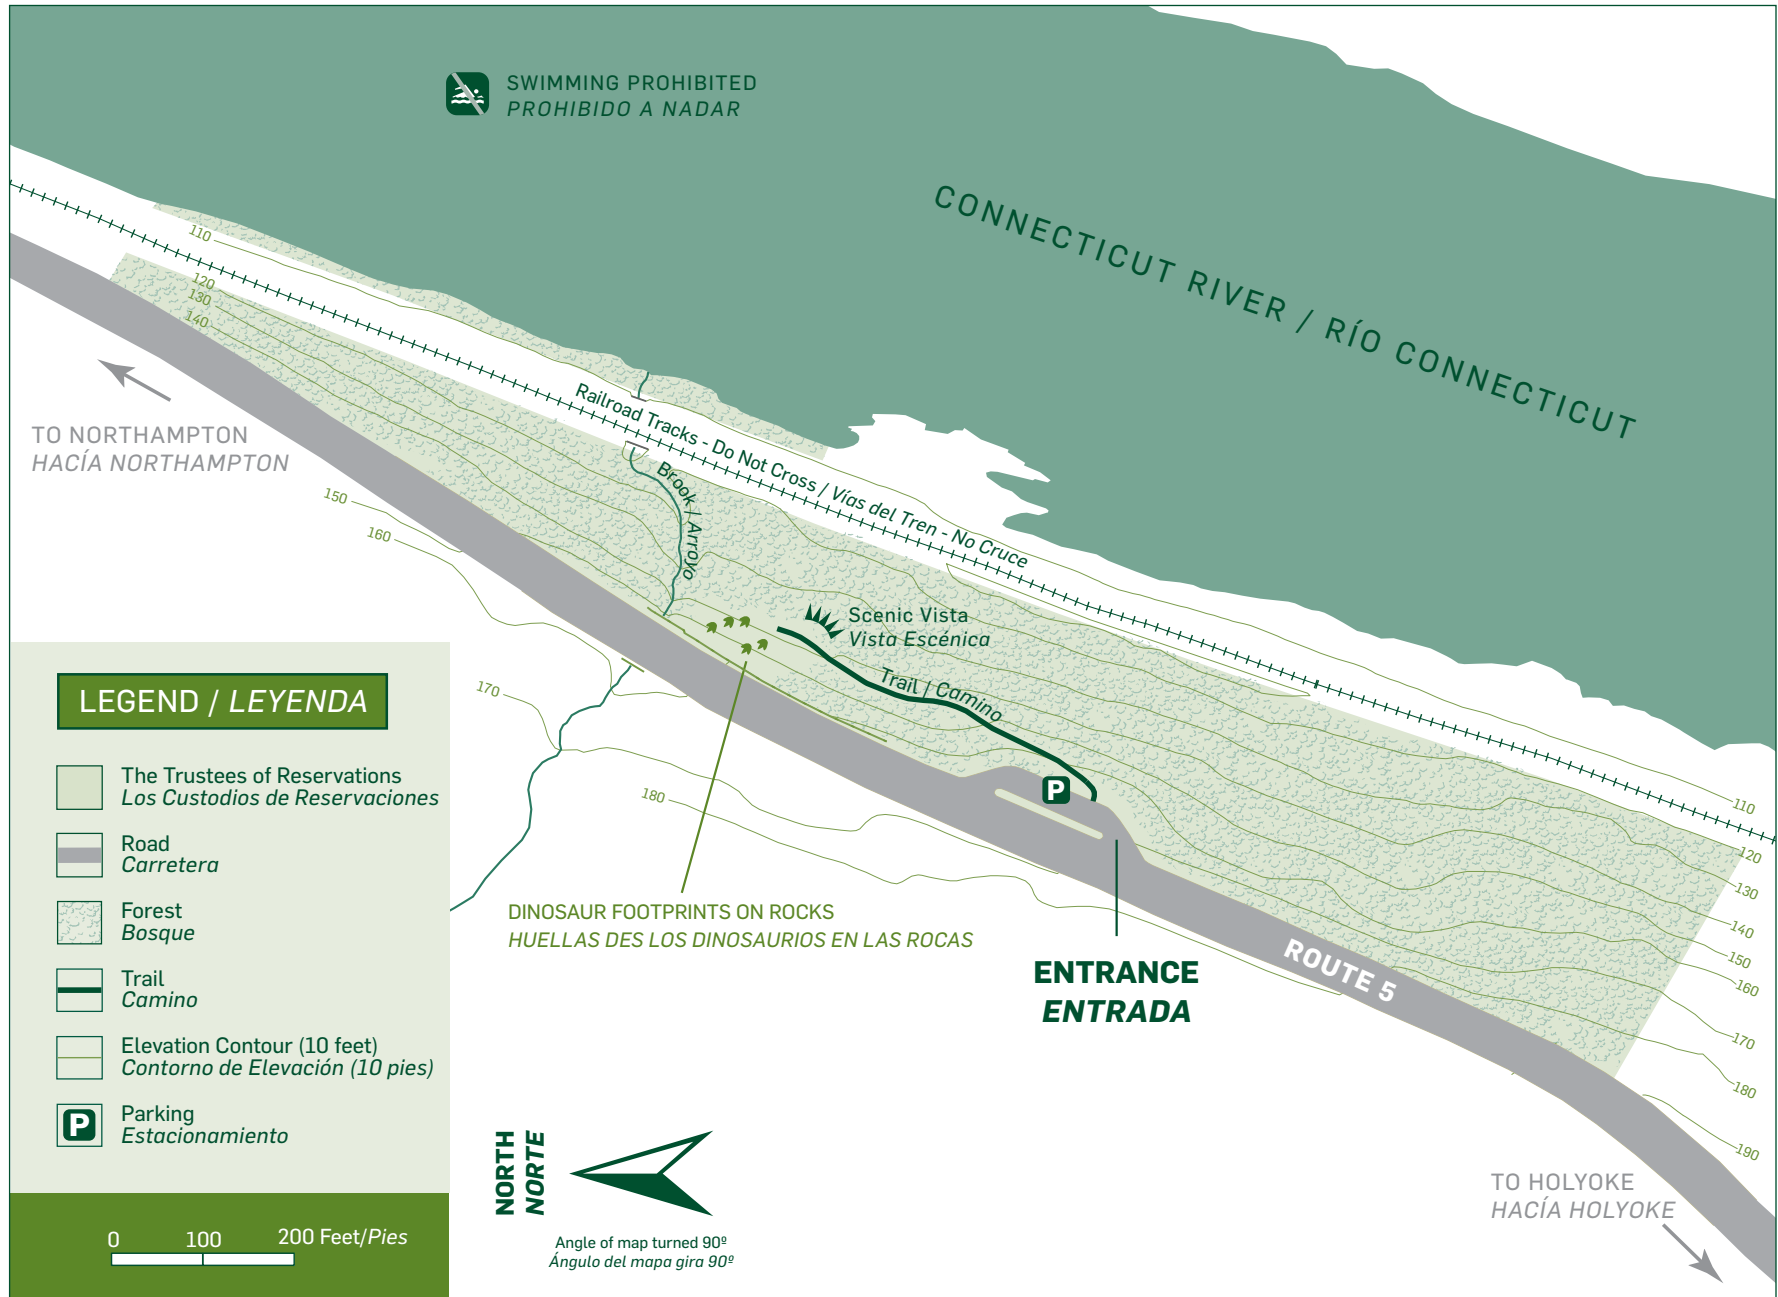

# DINOSAUR FOOTPRINTS

(8 ACRES)

Route 5 ▪ Holyoke, Massachusetts

978.921.1944 ▪ info@thetrustees.org ▪ www.thetrustees.org

This map is a product of The Trustees of Reservations GIS Program. Source data was obtained from MassGIS, aerial photography, and GPS data collection. Property lines and trail locations are approximate. February 2020.