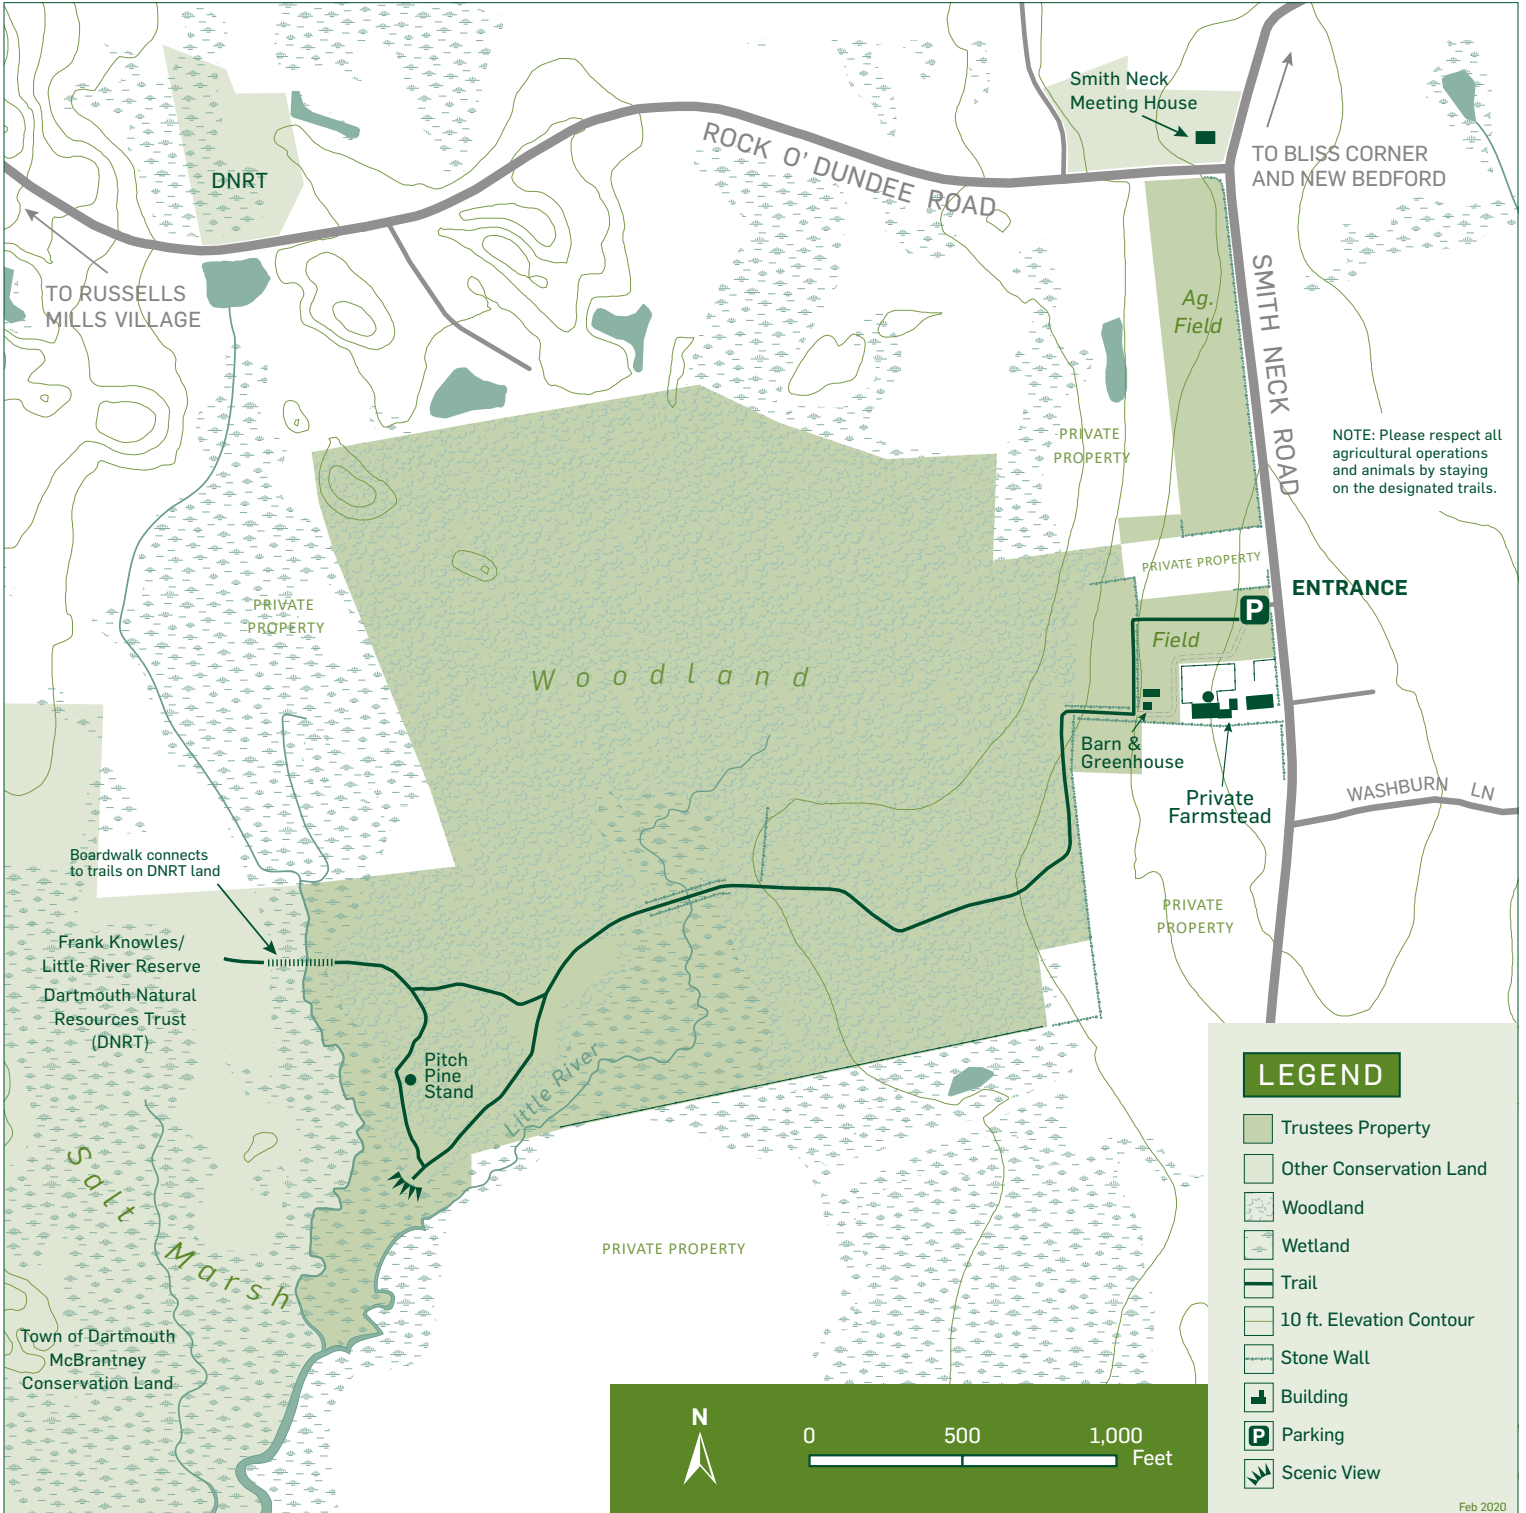

CORNELL FARM (130 ACRES)

Smith Neck Road ▪ Dartmouth, Massachusetts

978.921.1944 ▪ info@thetrustees.org ▪ www.thetrustees.org

Source data obtained from USGS topographic maps, field surveys, Global Positioning System (GPS), and data provided by MassGIS. Boundary lines and trail locations are approximate. This map is a product of the Geographic Information system of The Trustees of Reservations, February 2020.