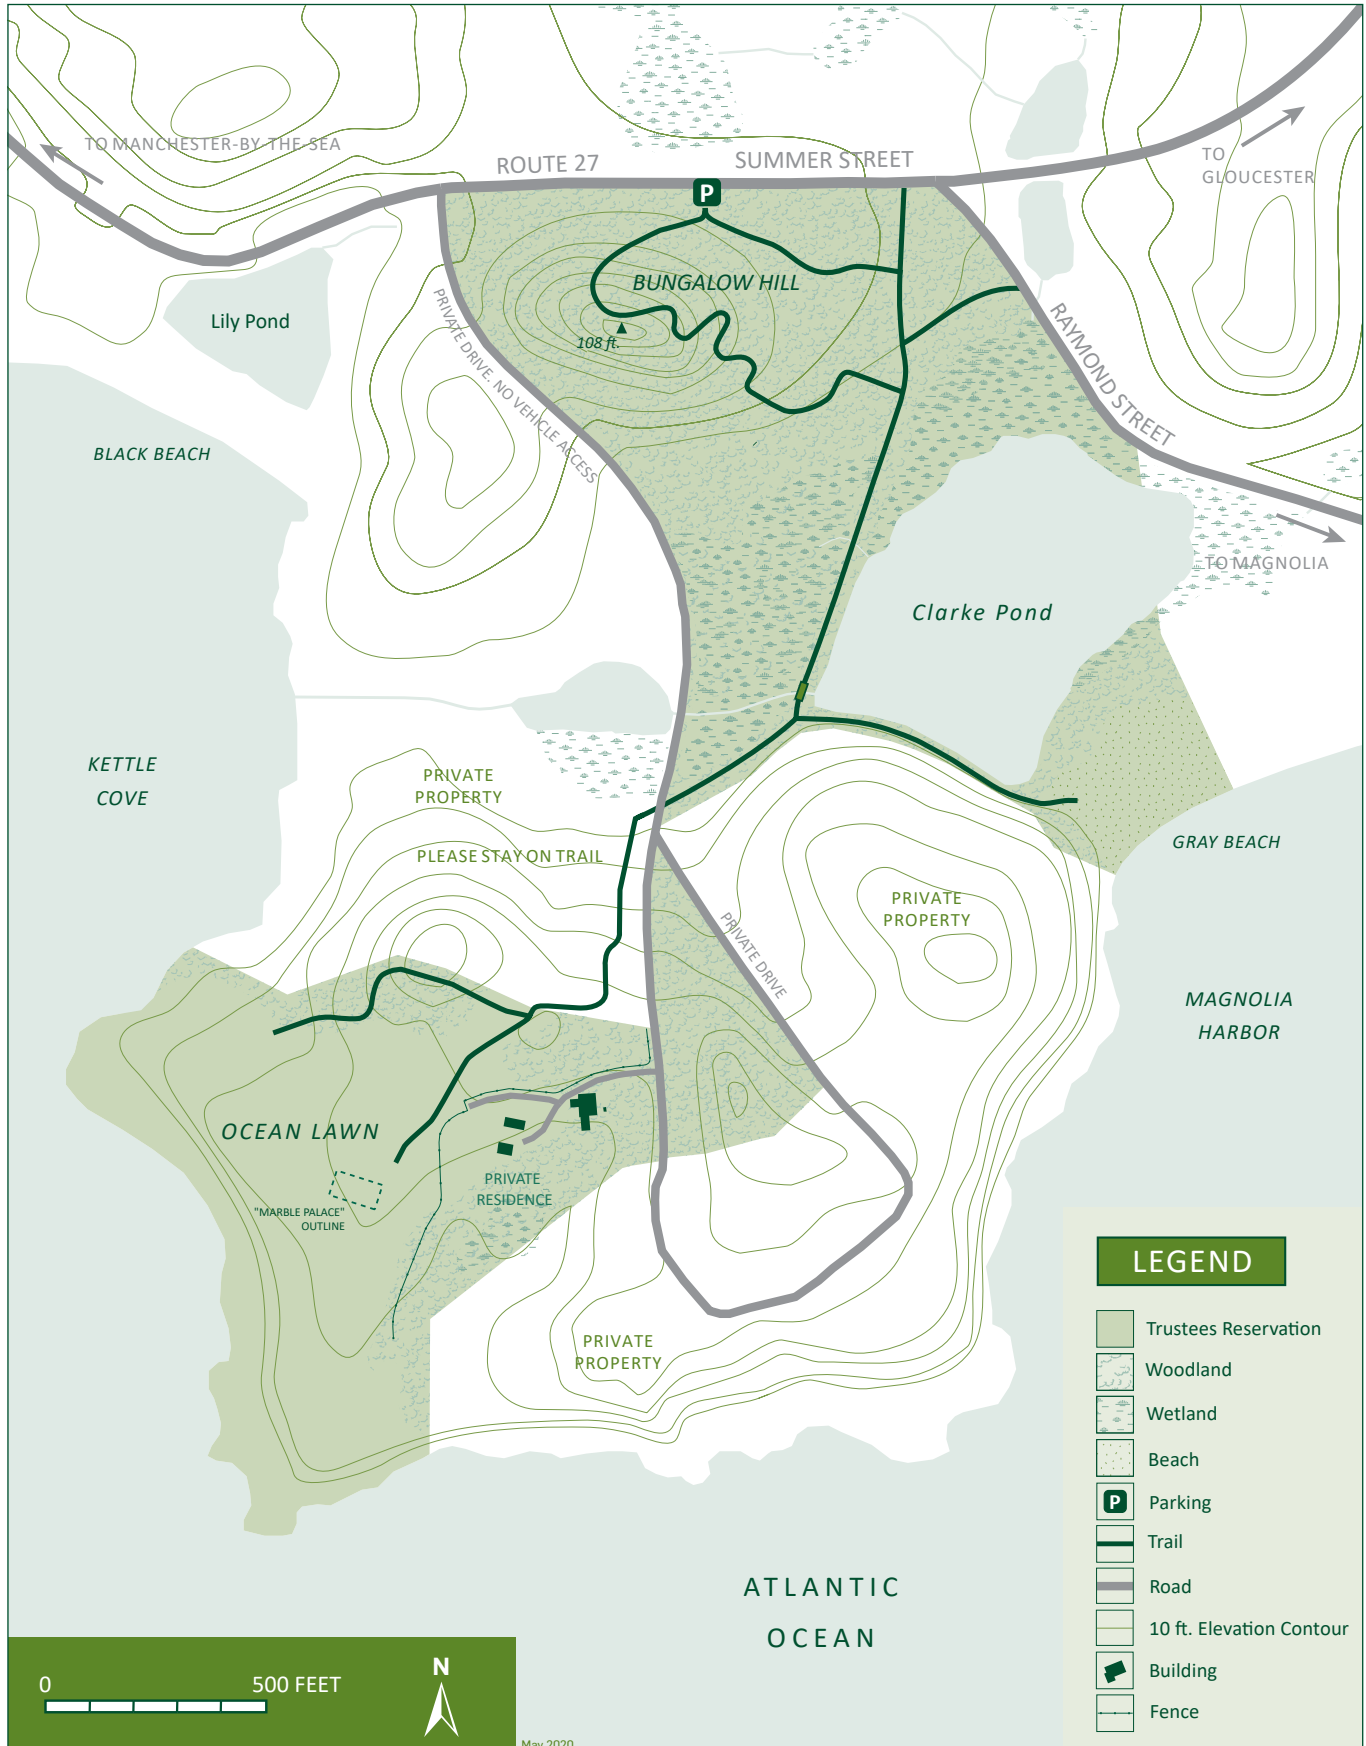

COOLIDGE RESERVATION

(64 ACRES)

Summer Street (Rt. 127) ▪ Manchester-by-the-Sea, MA

978.921.1944 ▪ info@thetrustees.org ▪ www.thetrustees.org

This map is a product of The Trustees of Reservations GIS Program. Source data was obtained from MassGIS, aerial photography, and GPS data collection. Property lines and trail locations are approximate. May 2020.