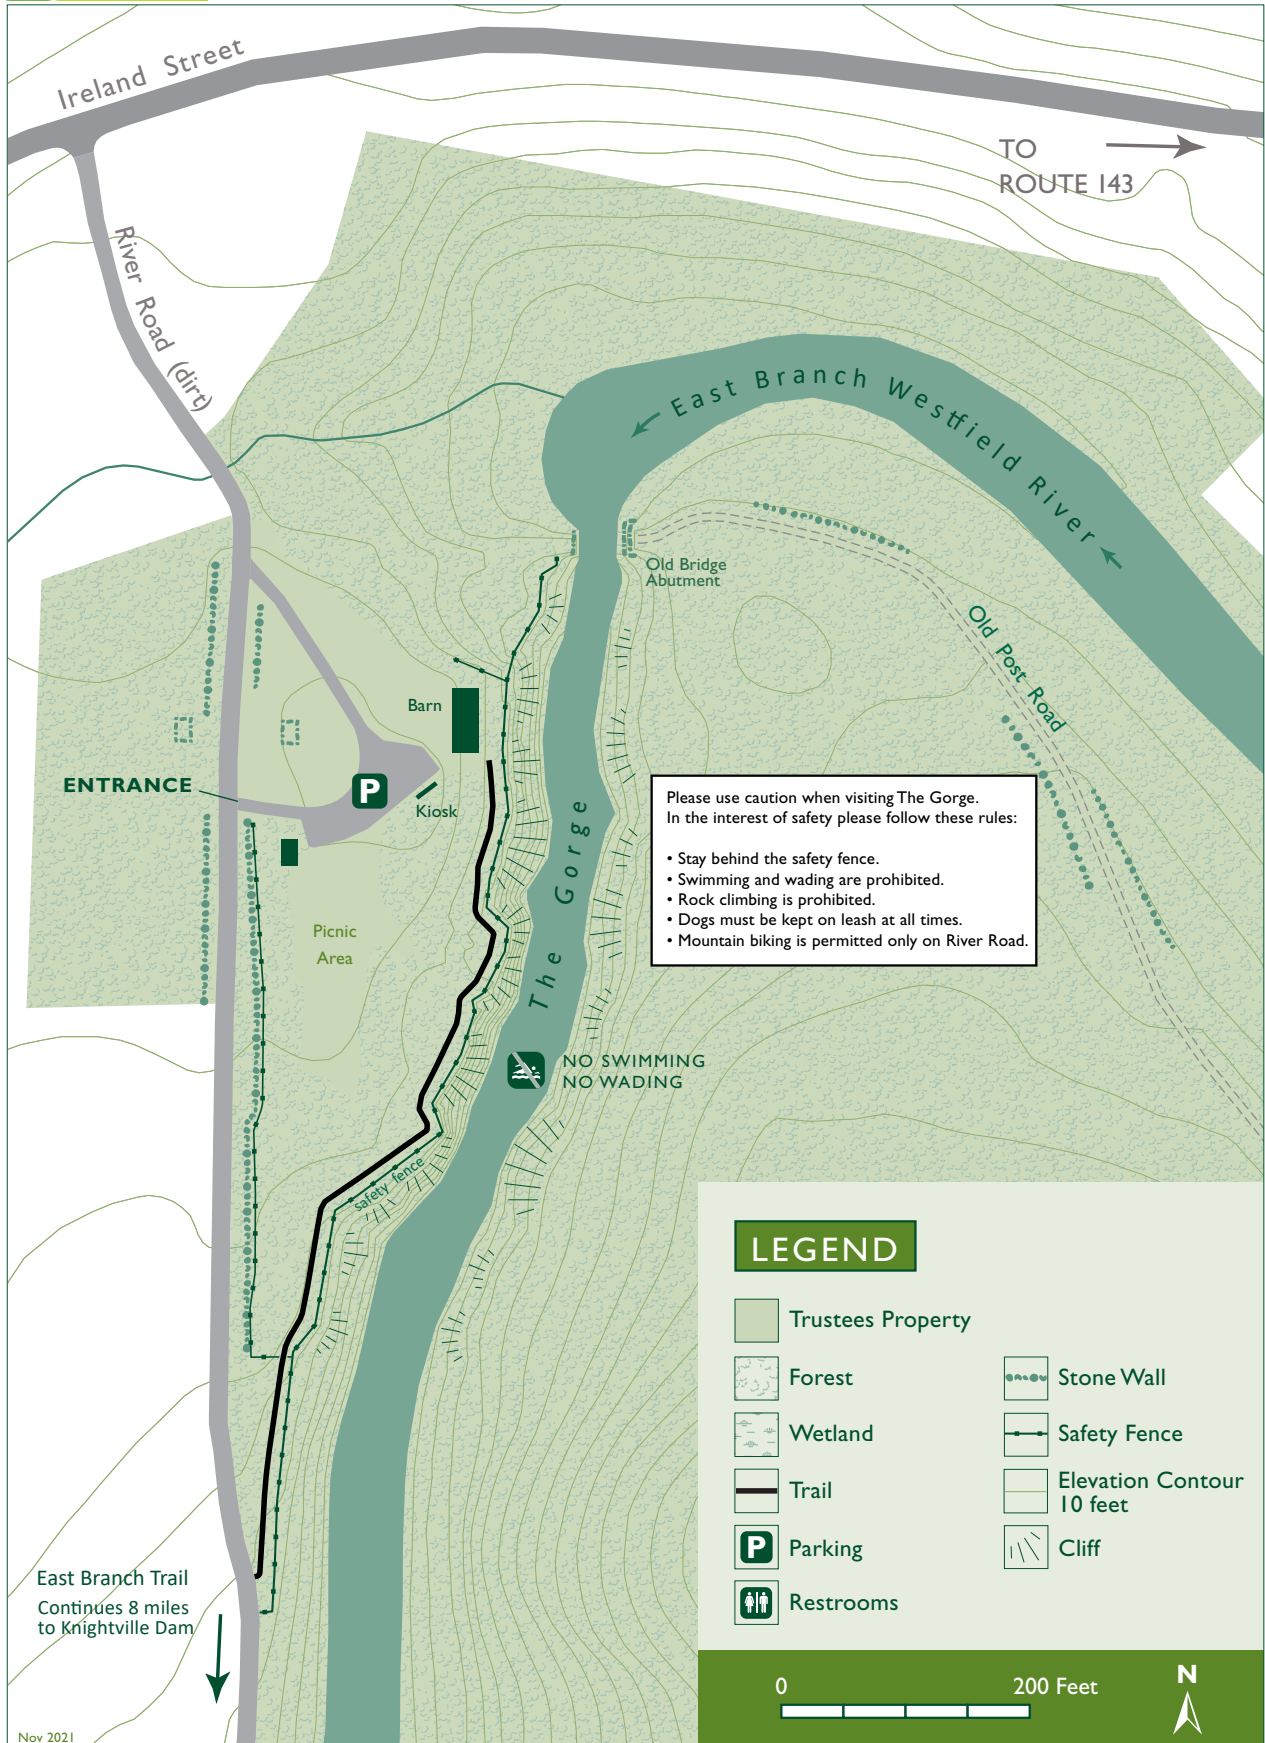

CHESTERFIELD GORGE (166 ACRES)

River Road ▪ Chesterfield, Massachusetts

978.921.1944 ▪ info@thetrustees.org ▪ www.thetrustees.org

Nov 2021

This map is a product of The Trustees of Reservations. Source data obtained from 1:25,000 scale USGS topographic maps, field surveys, GPS data collection, and MassGIS. Boundary lines and trail locations are approximate. Any reproduction for other than personal use is by permission only. November 2021.