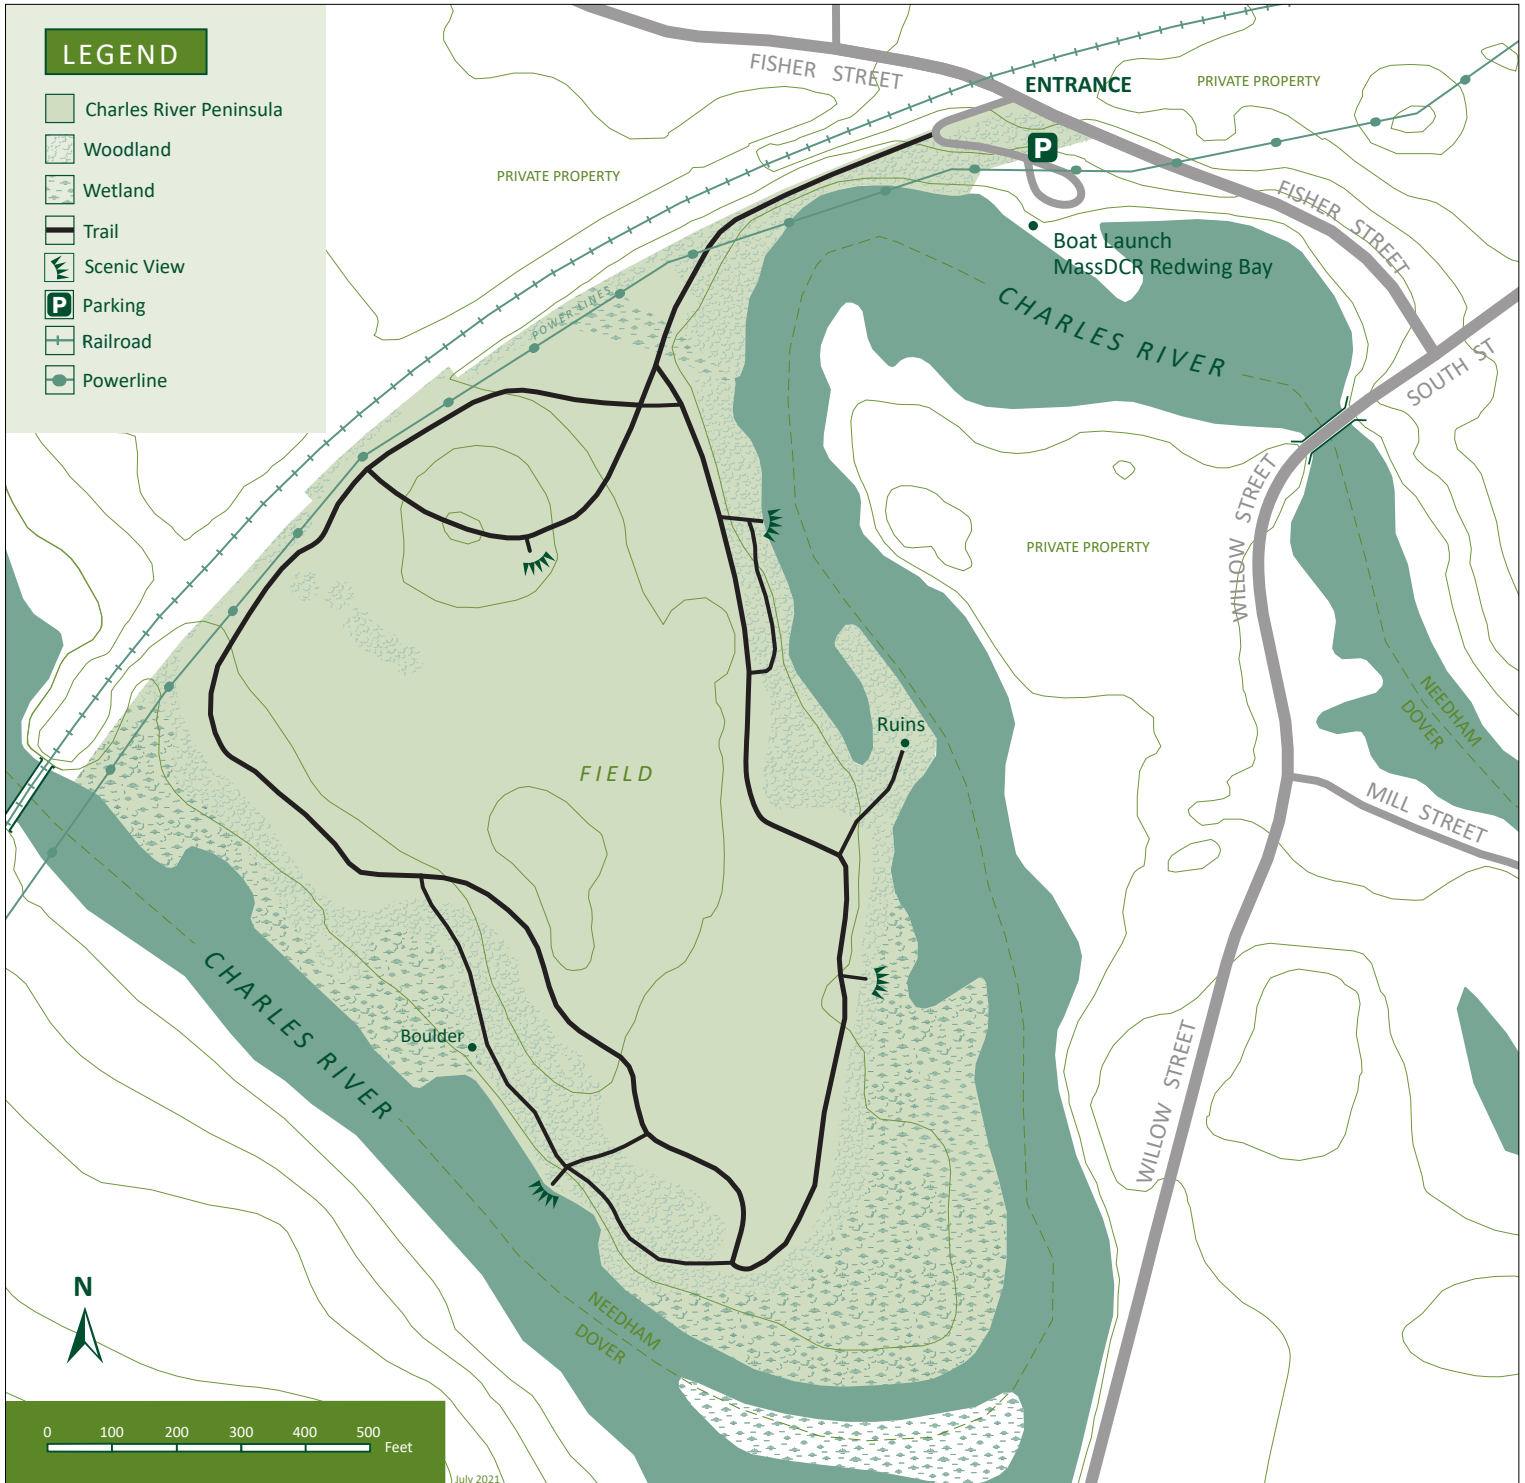

CHARLES RIVER PENINSULA

(30 ACRES)

Fisher Street ▪ Needham, MA

978.921.1944 ▪ info@thetrustees.org ▪ www.thetrustees.org

Product of The Trustees of Reservations GIS Program. Source data from MassGIS, aerial photography, and GPS data collection. Property lines and trail locations are approximate. July 2021.