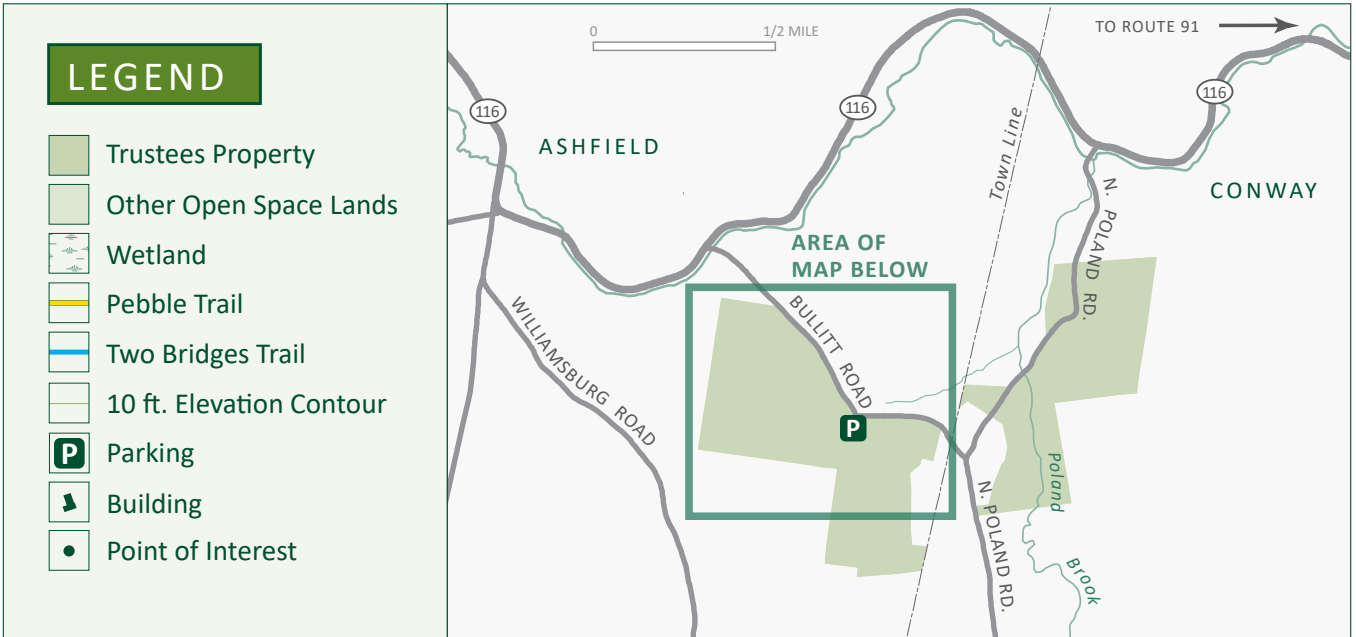

BULLITT RESERVATION

(265 ACRES)

332 Bullitt Road ▪ Conway, MA

978.921.1944 ▪ info@thetrustees.org ▪ www.thetrustees.org

This map is a product of The Trustees of Reservations GIS Program. Source data was obtained from MassGIS, aerial photography, and GPS data collection. Property lines and trail locations are approximate. October 2021.