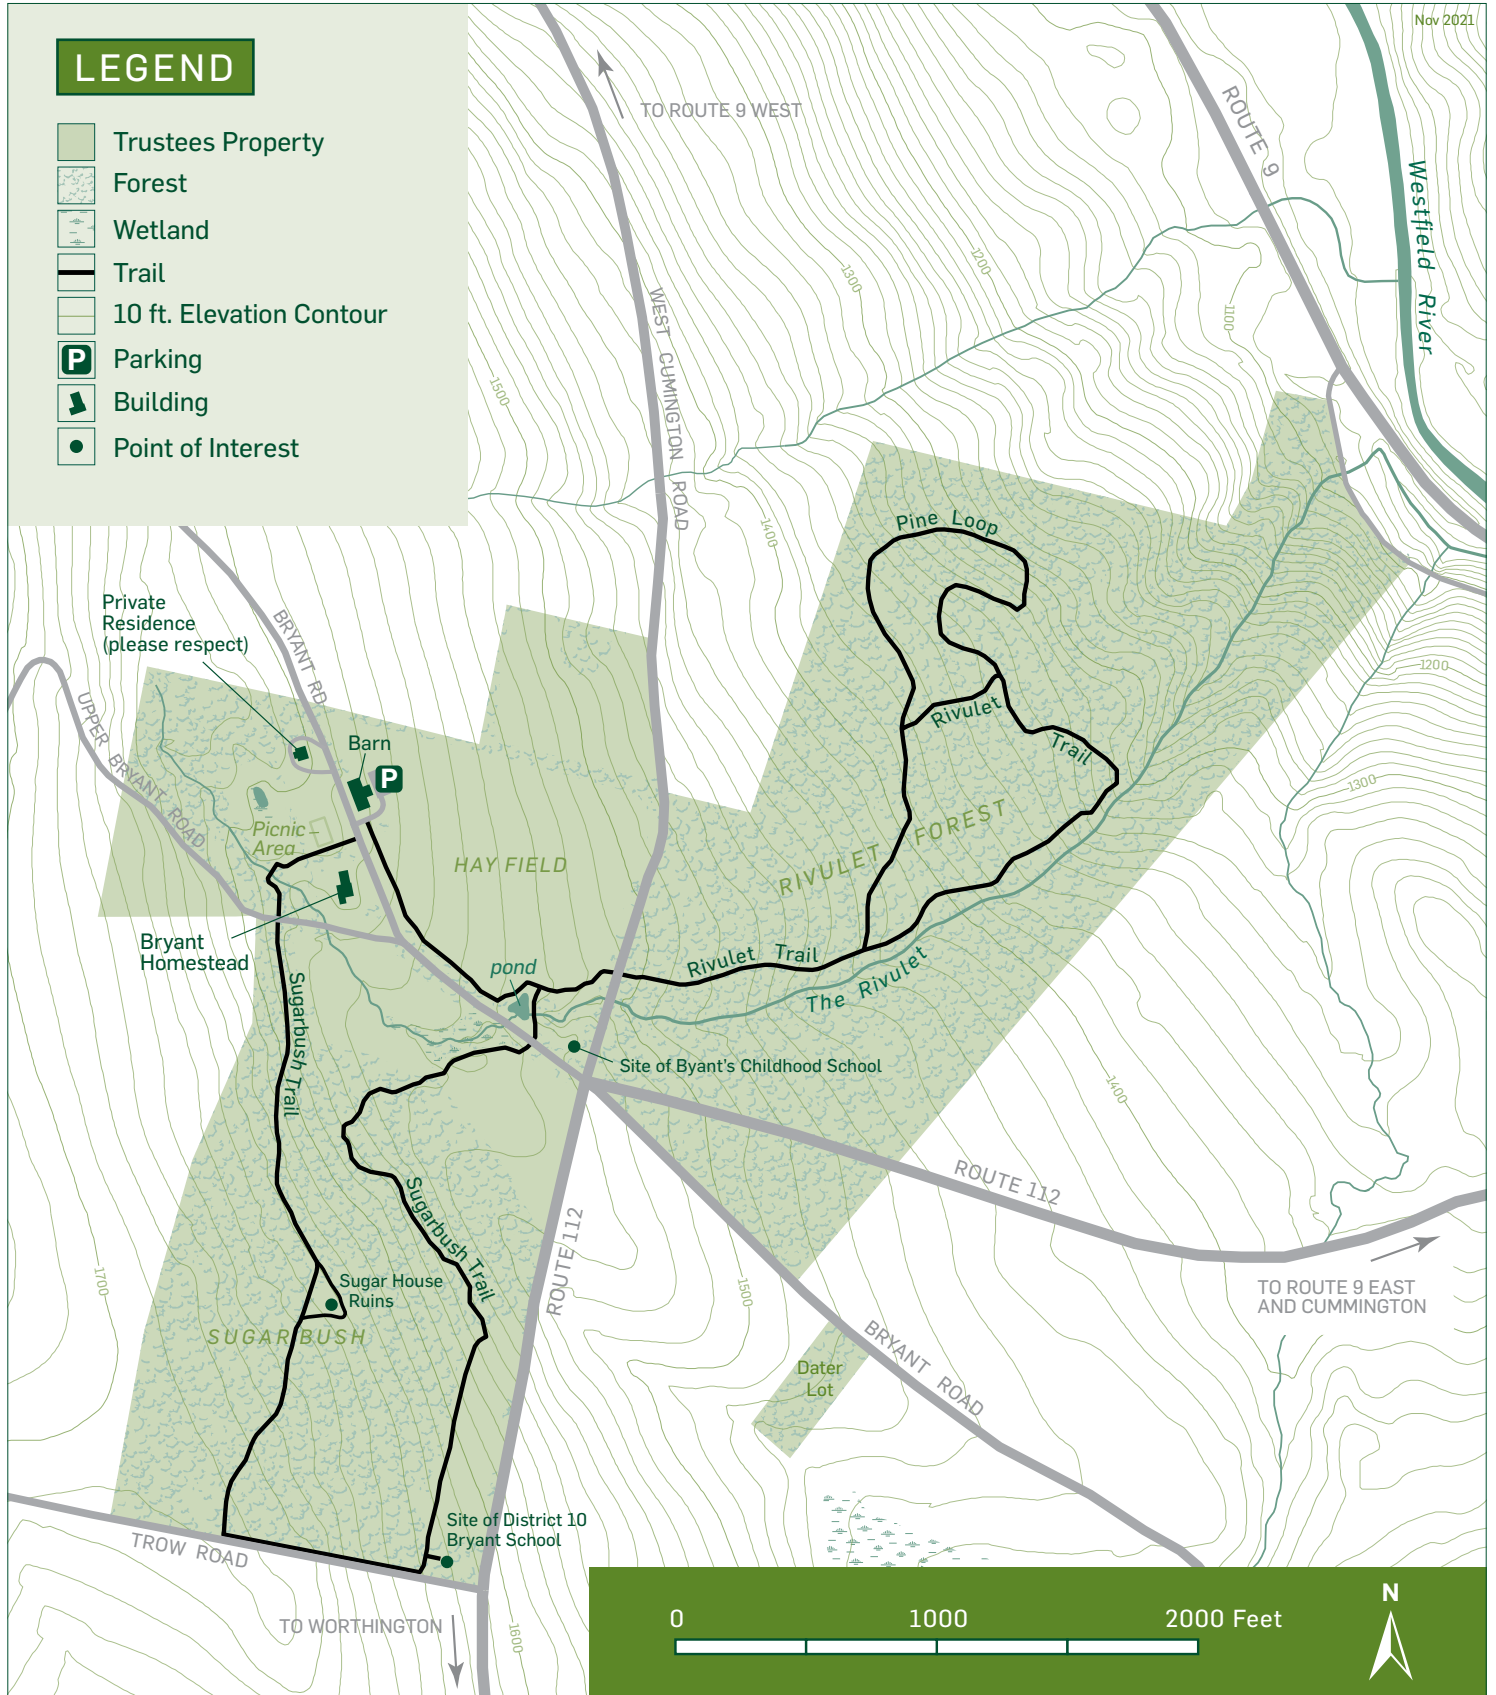

BRYANT HOMESTEAD (195 ACRES)

207 Bryant Road ▪ Cummington, Massachusetts

978.921.1944 ▪ info@thetrustees.org ▪ www.thetrustees.org

This map is a product of the Geographic Information System of The Trustees of Reservations. Source data obtained from 1:25,000 scale USGS topographic maps, field surveys, Global Positioning System (GPS), and MassGIS. Boundary lines and trail locations are approximate. November 2021.