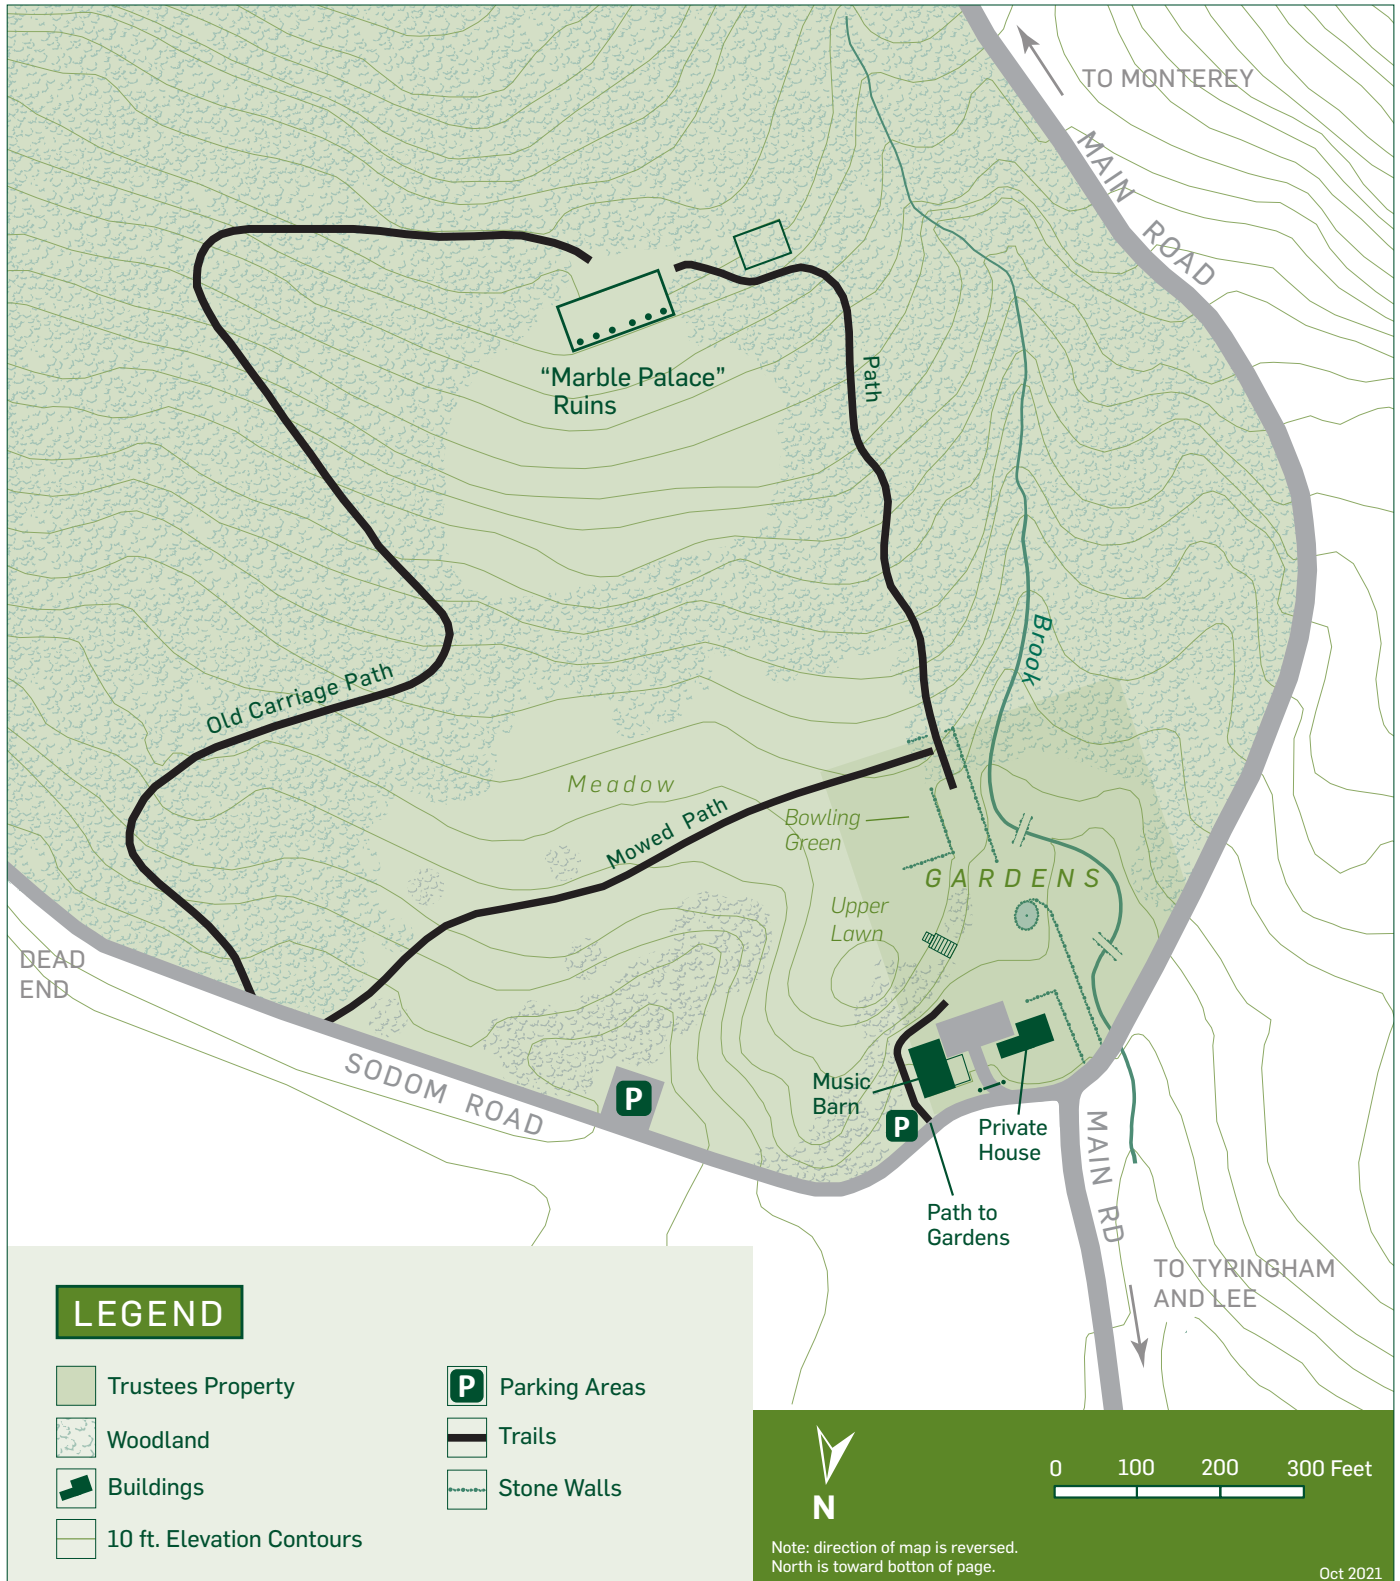

Ashintully Gardens

(120 ACRES)

Main Road and Sodom Road ▪ Tyringham, Massachusetts

978.921.1944 ▪ info@thetrustees.org ▪ www.thetrustees.org

Source data obtained from USGS topographic maps, field surveys, Global Positioning System (GPS), and data provided by MassGIS. Boundary lines and trail locations are approximate. This map is a product of the Geographic Information System of The Trustees of Reservations, October 2021.