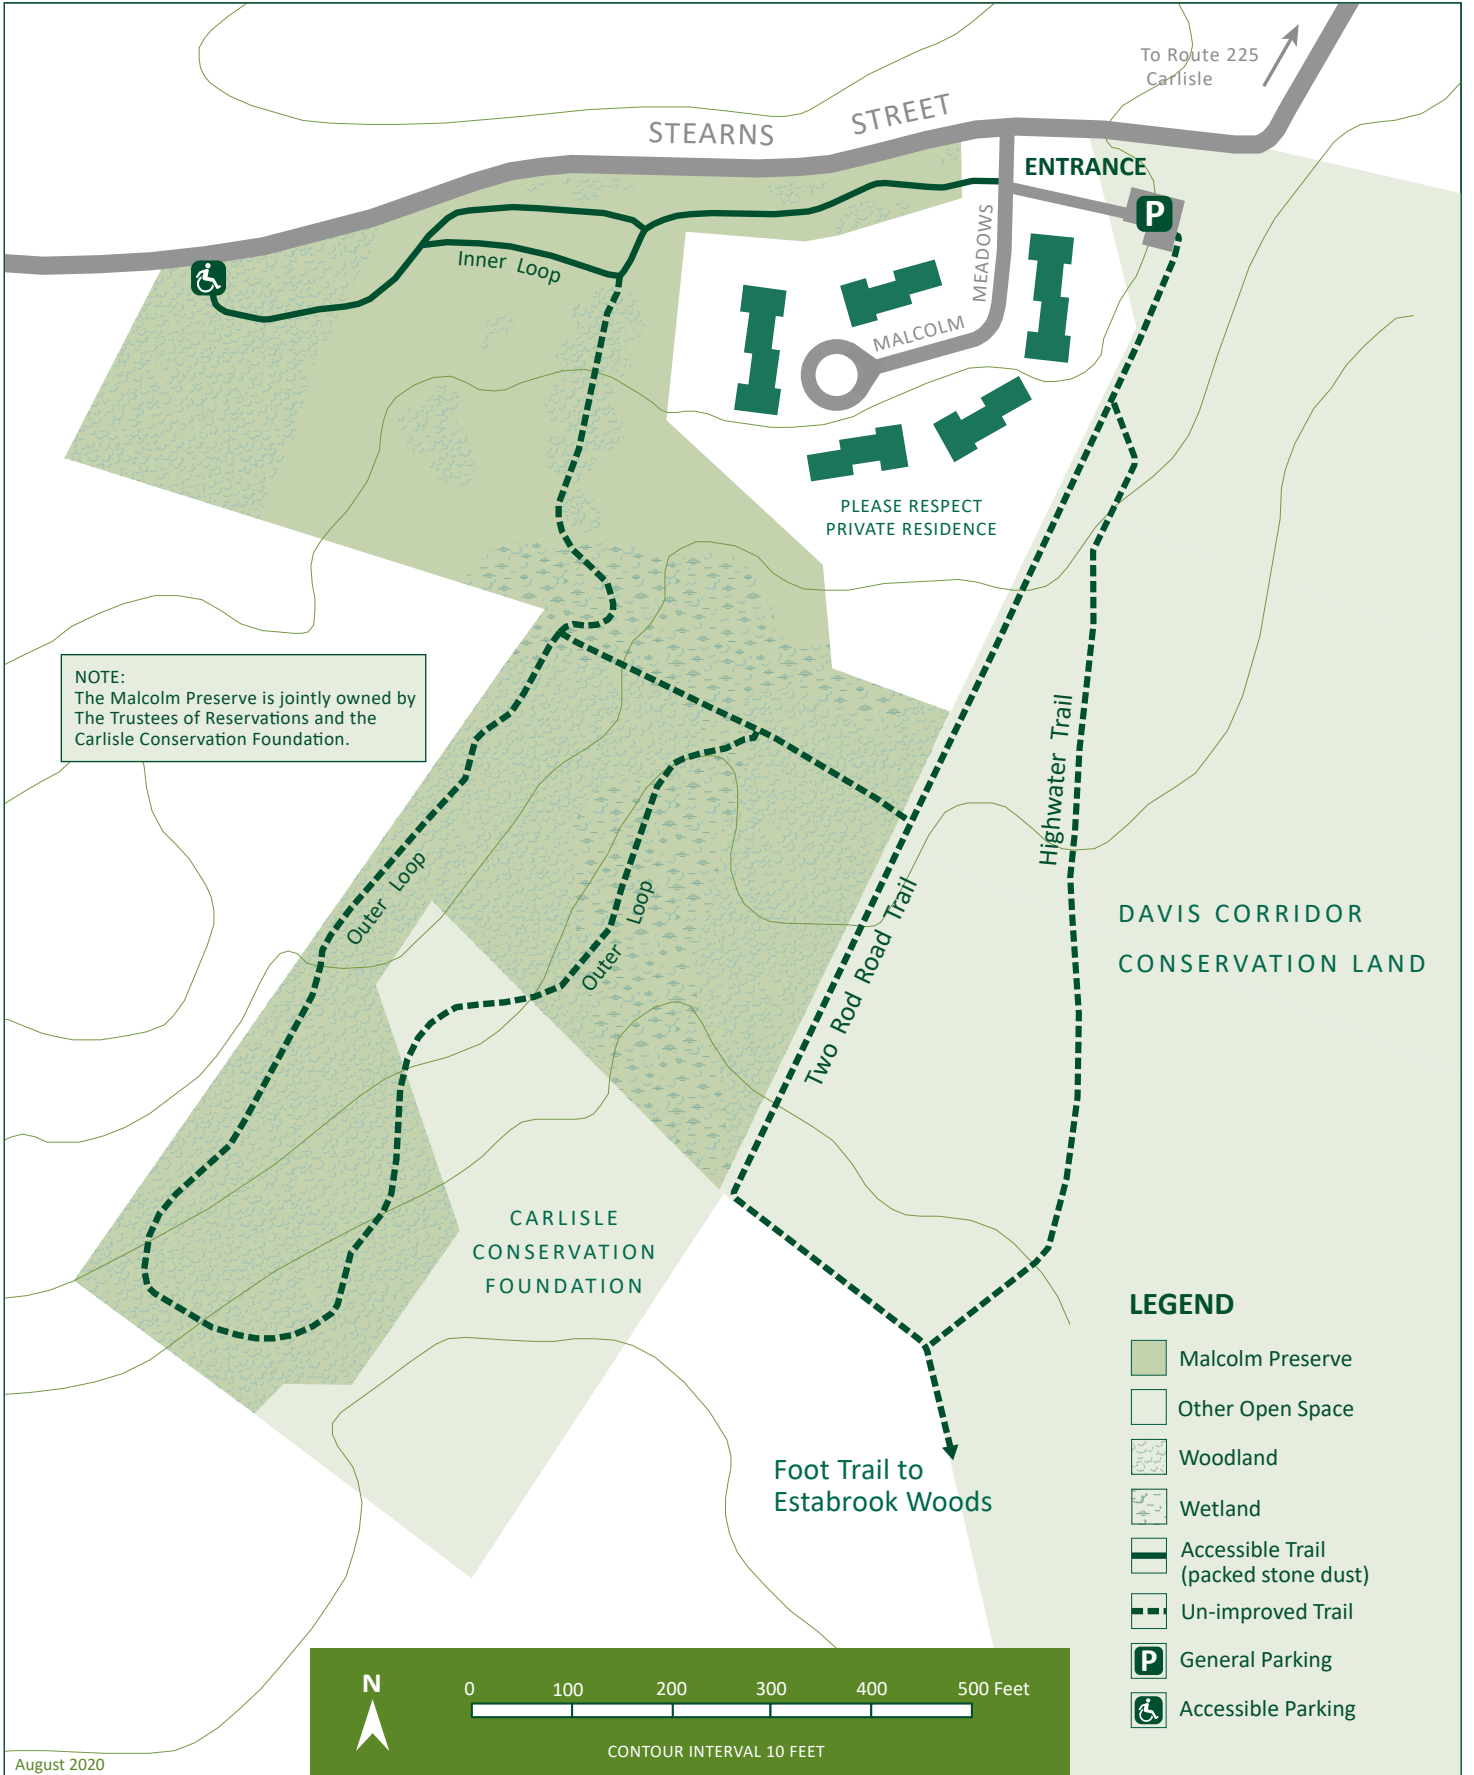

MALCOLM PRESERVE

(11 ACRES)

Stearns Street ▪ Carlisle, MA

978.921.1944 ▪ info@thetrustees.org ▪ www.thetrustees.org

This map is a product of The Trustees of Reservations GIS Program. Source data was obtained from MassGIS, aerial photography, and GPS data collection. Property lines and trail locations are approximate. August 2020.