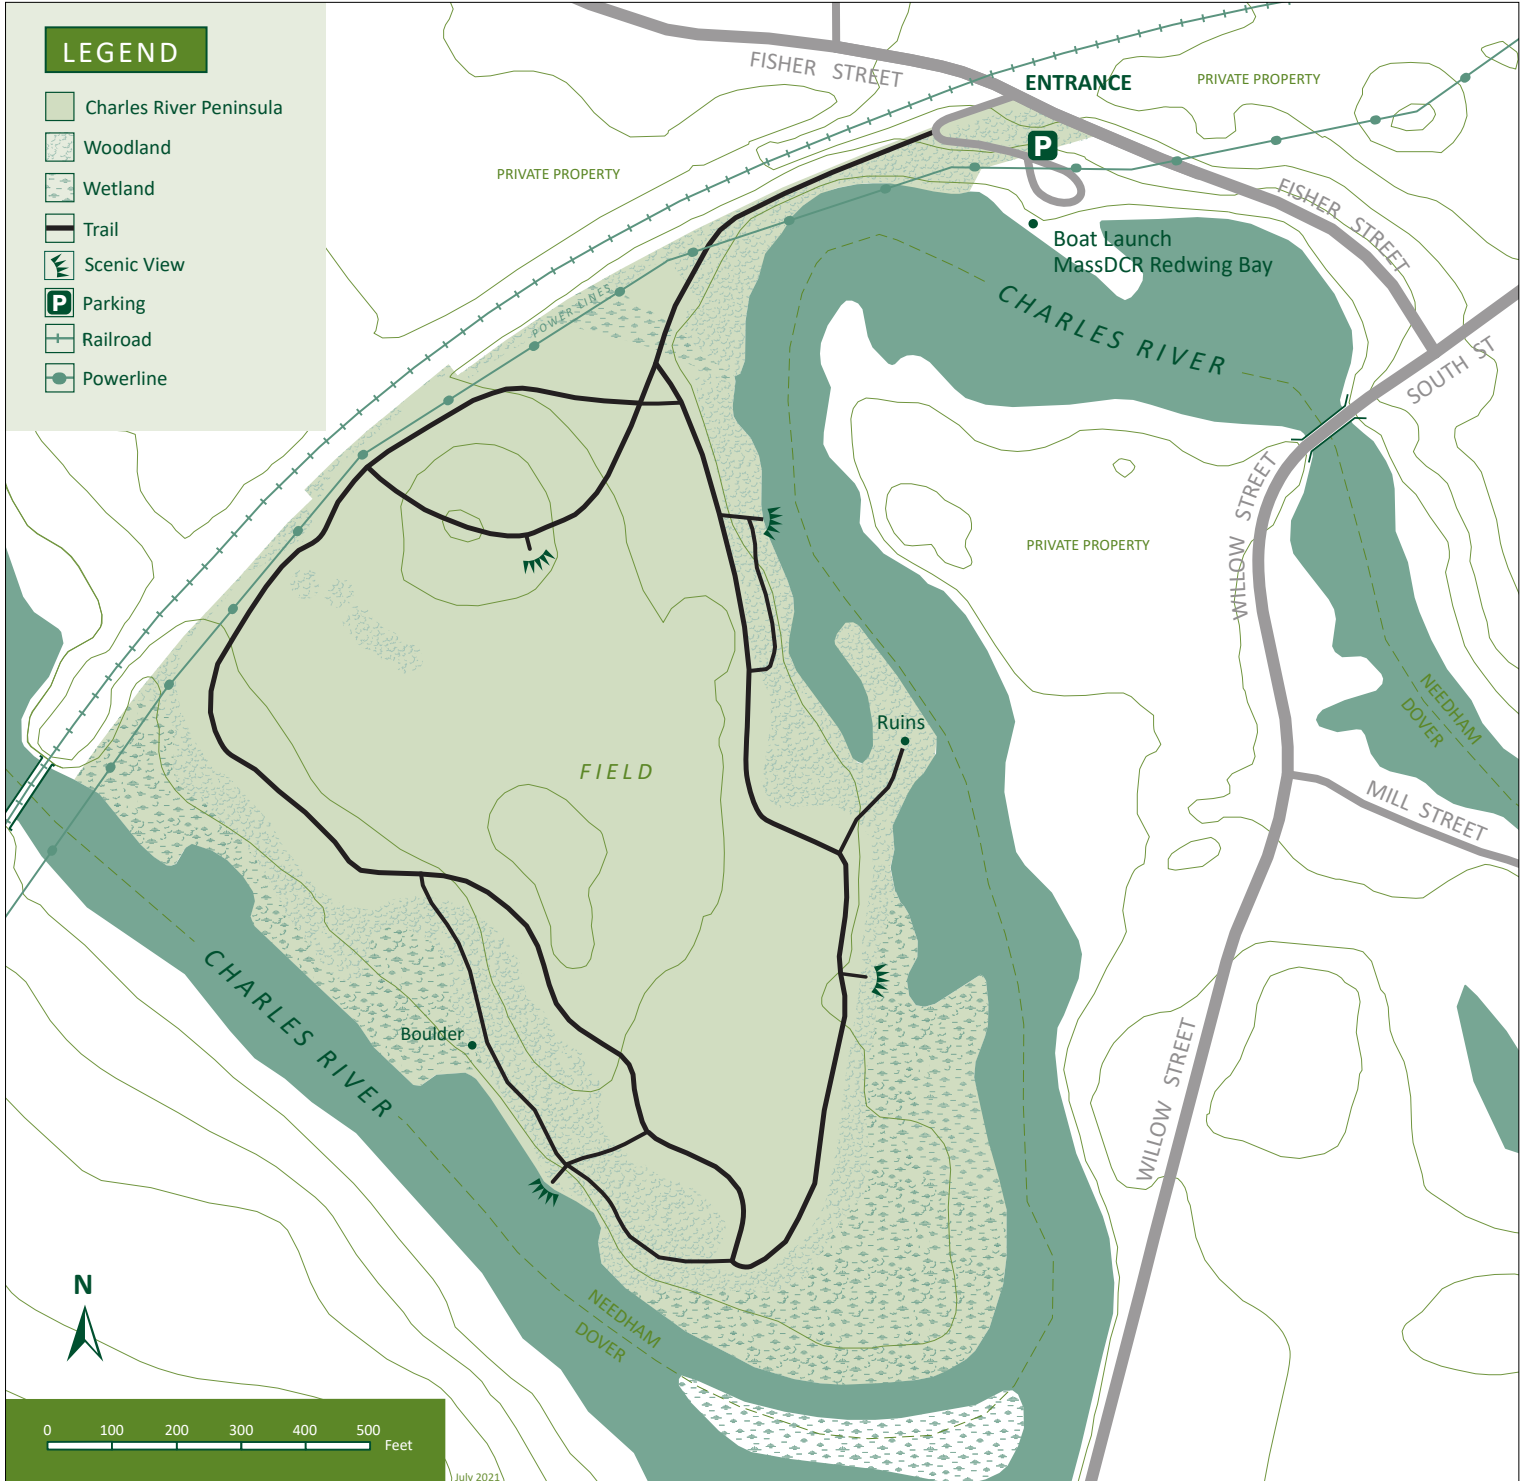

CHARLES RIVER PENINSULA

(30 ACRES)

Fisher Street ▪ Needham, MA

978.921.1944 ▪ info@thetrustees.org ▪ www.thetrustees.org

Product of The Trustees of Reservations GIS Program. Source data from MassGIS, aerial photography, and GPS data collection. Property lines and trail locations are approximate. July 2021.