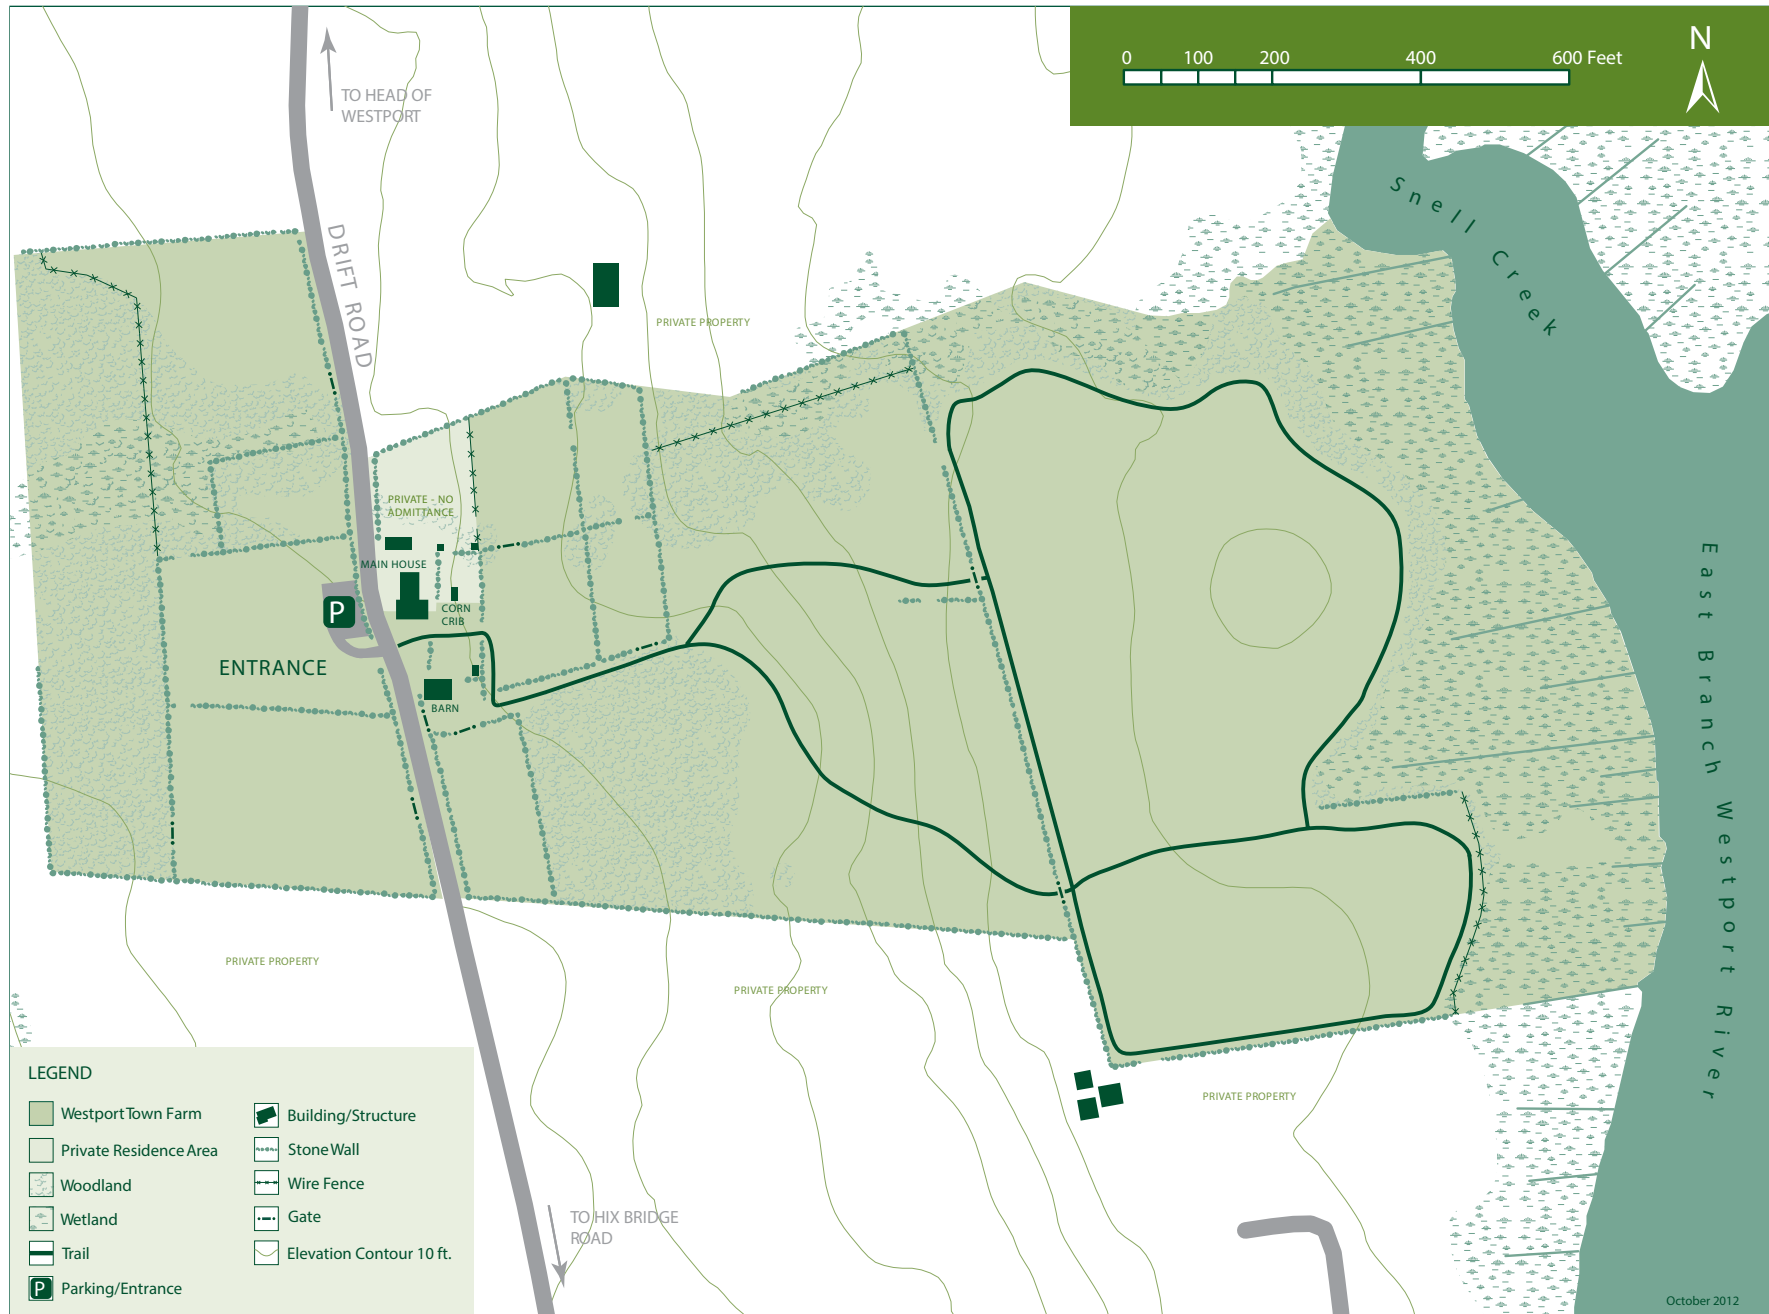

WESTPORT TOWN FARM

830 Drift Road ▪ Westport, Massachusetts ▪ 508.636.4693 ▪ seregion@ttor.org ▪ www.thetrustees.org

This map is a product of the Geographic Information System of The Trustees of Reservations. Source data obtained from 1:25,000 scale USGS topographic maps, field surveys, Global Positioning System (GPS), and the Massachusetts Executive Office of Environmental Affairs, MassGIS. Boundary lines and trail locations are approximate. October 2012.