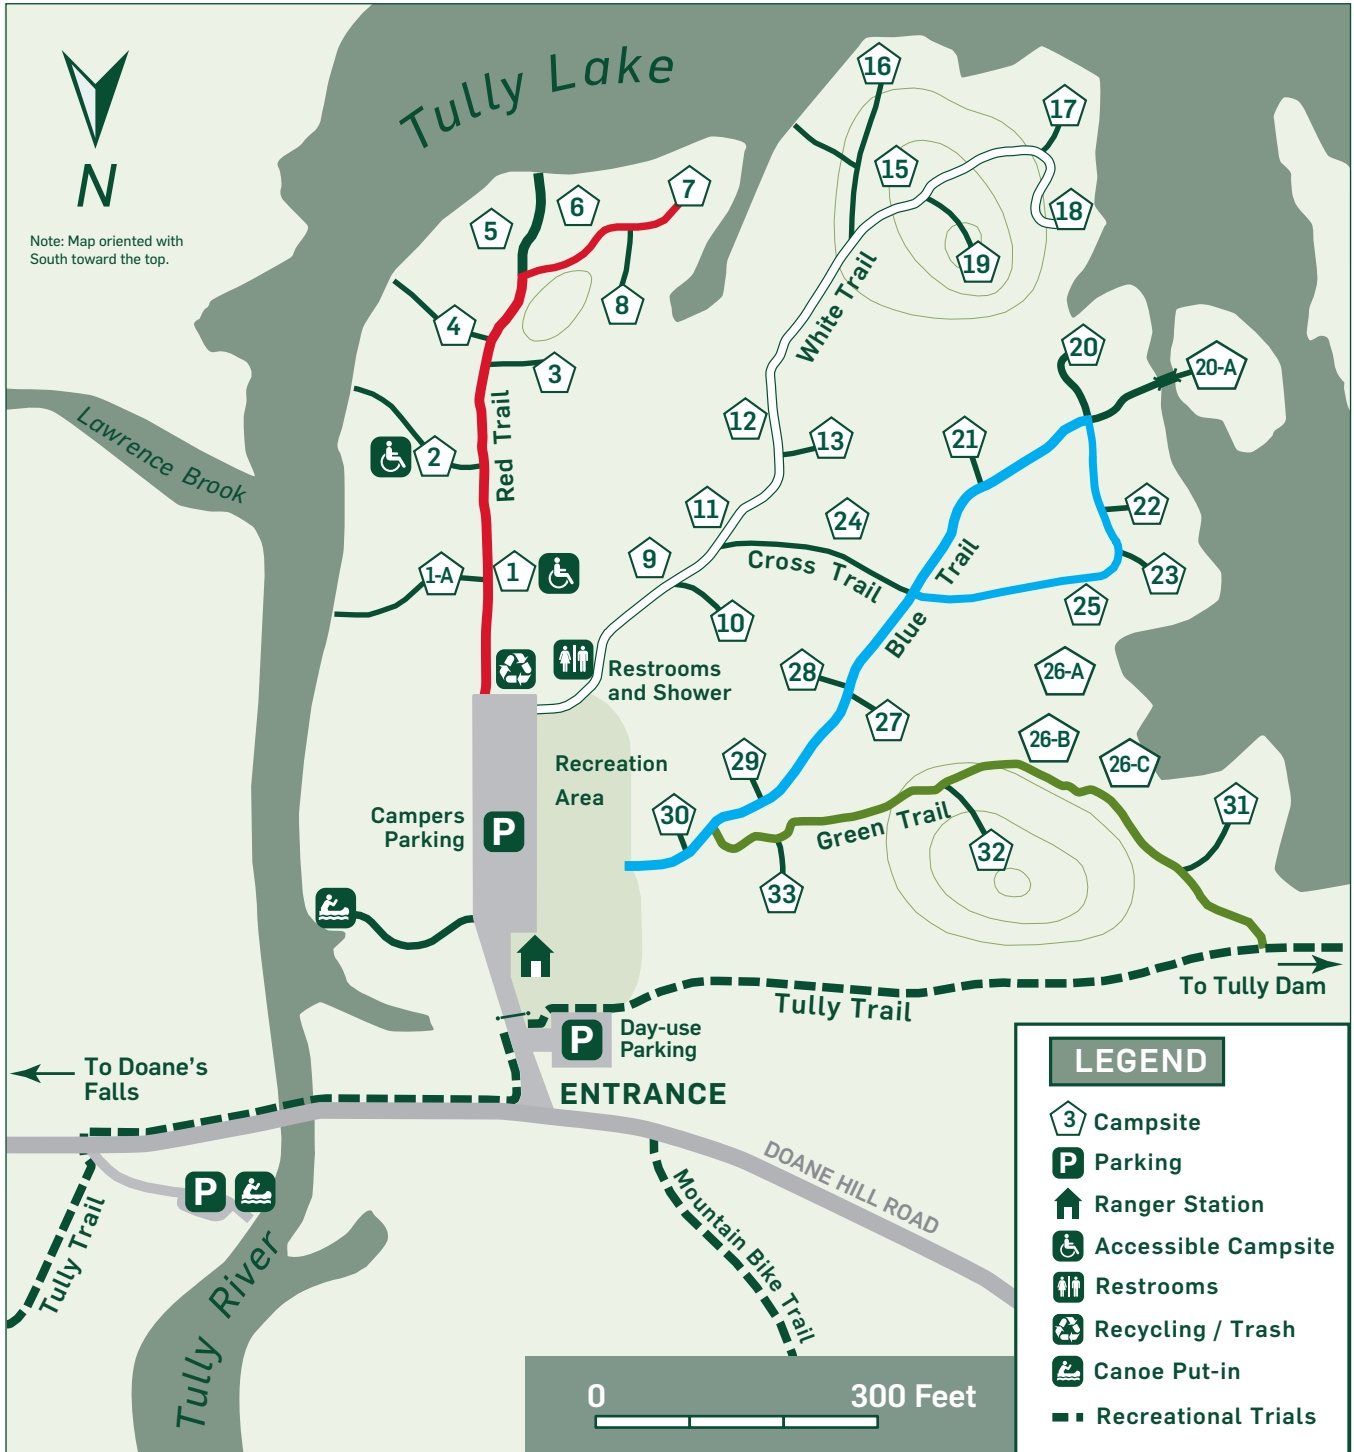

TULLY LAKE CAMPGROUND

25 Doane Hill Road ▪ Royalston, Massachusetts 01368
 phone: 978.249.4957 ▪ e-mail: tullylakecampground@thetrustees.org
 www.thetrustees.org ▪ www.tullylakecampground.com

A PROPERTY OF THE TRUSTEES OF RESERVATIONS AND THE U.S. ARMY CORPS OF ENGINEERS

This map is a product of the Geographic Information System of The Trustees of Reservations. Source data obtained from 1:25,000 scale USGS topographic maps, field survey, Global Positioning Systems, and MassGIS. Boundary lines and trail locations are approximate. July 2016.