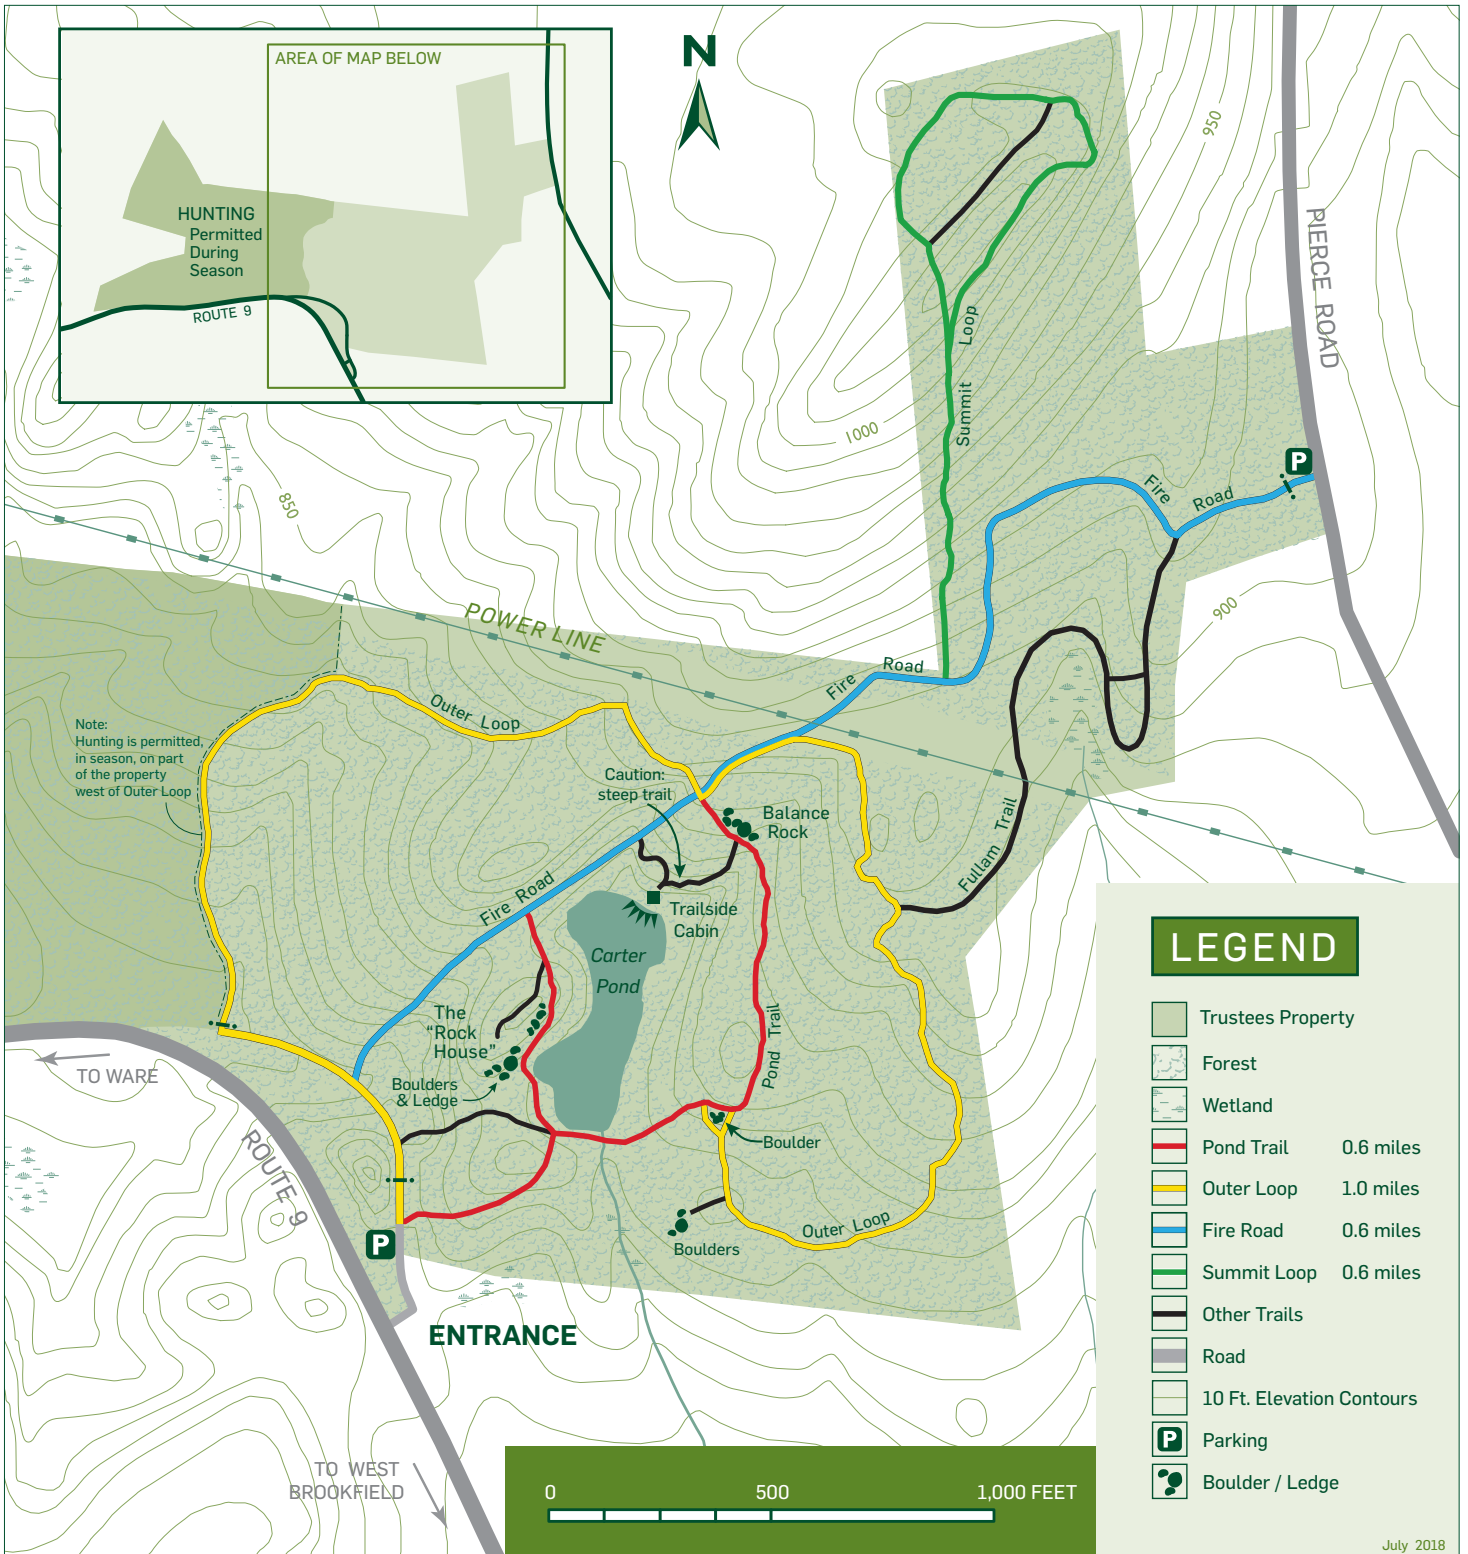

ROCK HOUSE RESERVATION

(135 ACRES)

Route 9 ▪ West Brookfield, Massachusetts

413.532.1631 ▪ central@thetrustees.org ▪ www.thetrustees.org

Source data obtained from USGS topographic maps, field surveys, Global Positioning System (GPS), and data provided by MassGIS. Boundary lines and trail locations are approximate. This map is a product of the Geographic Information System of The Trustees of Reservations, July 2018.