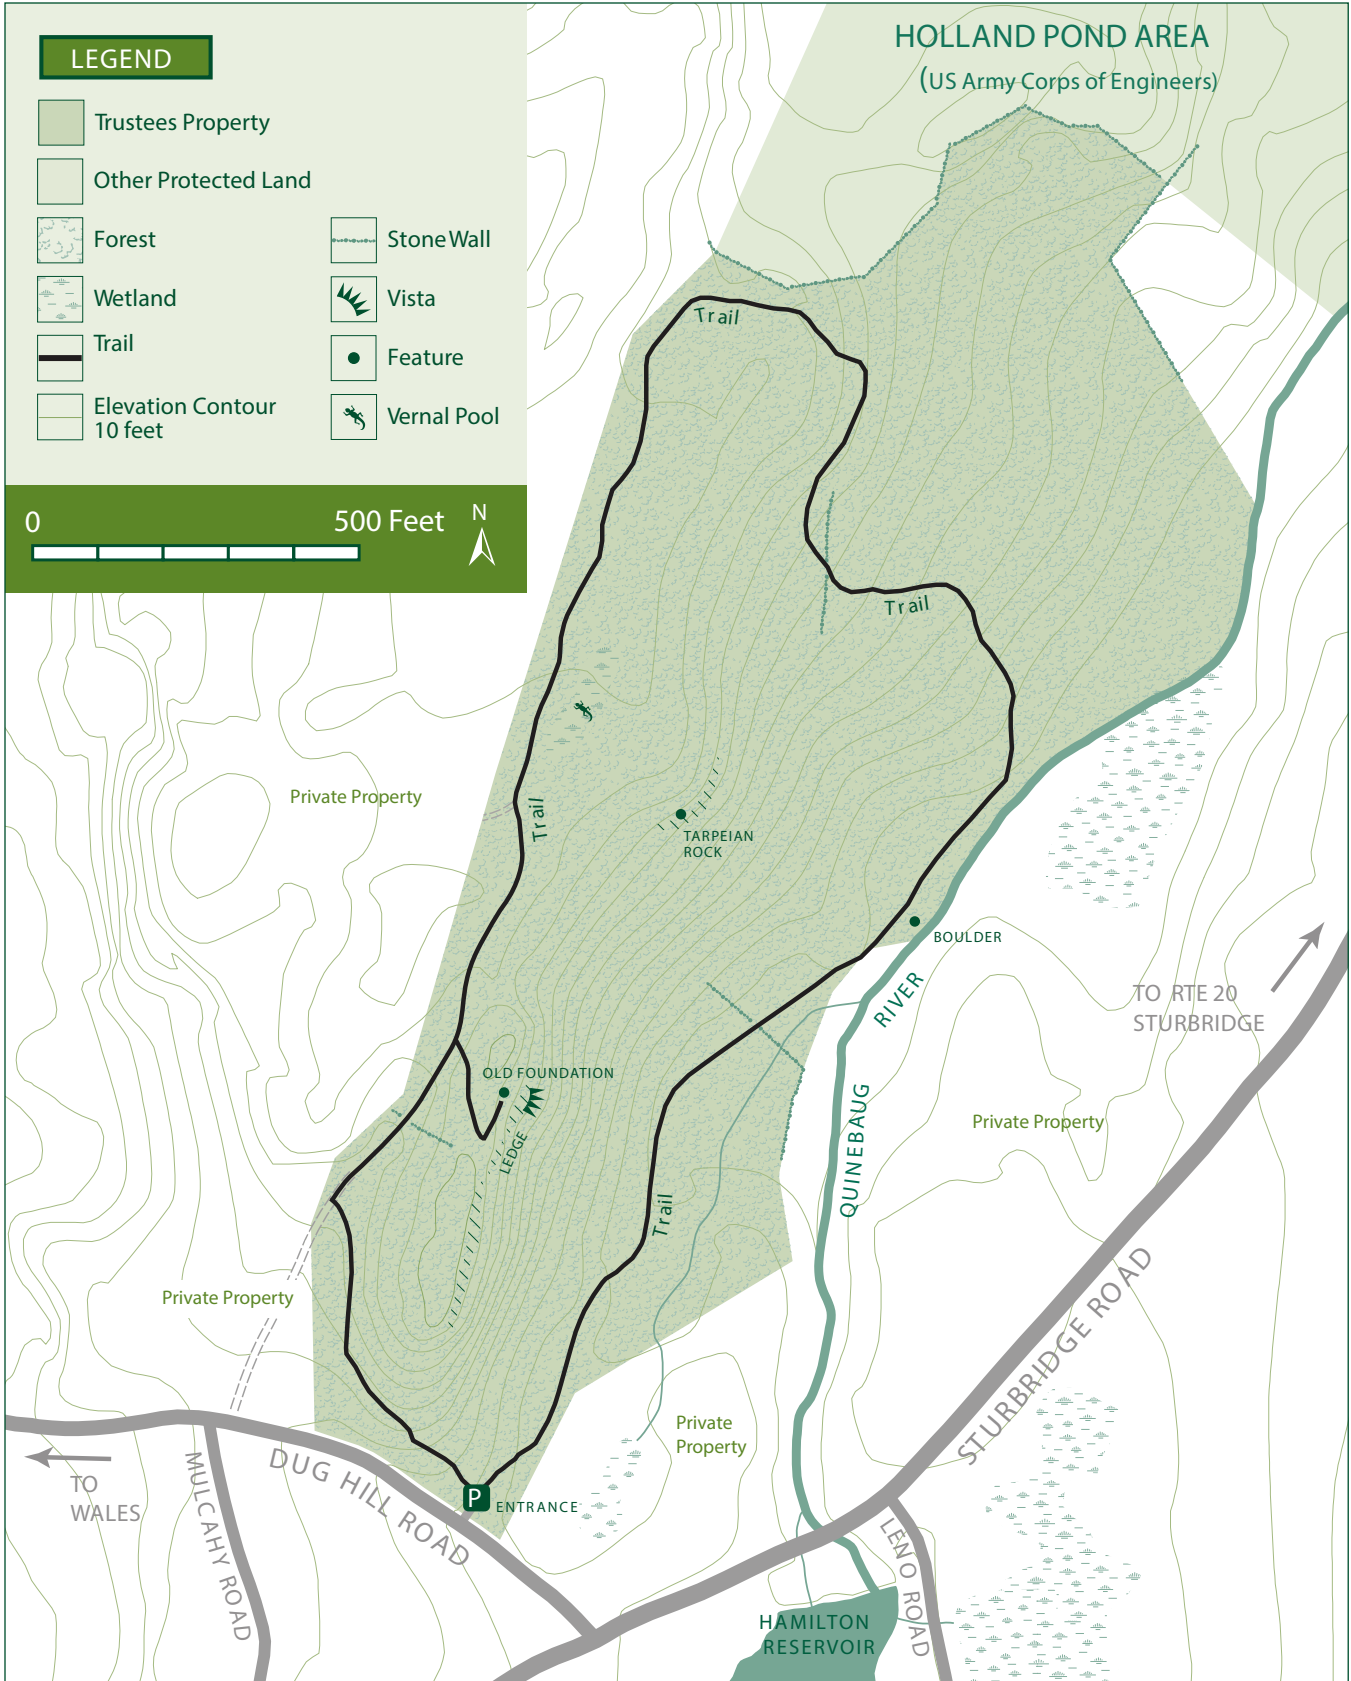

QUINEBAUG WOODS (36 ACRES)

Dug Hill Road ▪ Holland, Massachusetts
413.532.1631 ▪ central@ttor.org ▪ www.thetrustees.org

This map is a product of The Trustees of Reservations. Source data obtained from 1:25,000 scale USGS topographic maps, field surveys, GPS data collection and MassGIS. Boundary lines and trail locations are approximate. Any reproduction for other than personal use is by permission only. September 2012.