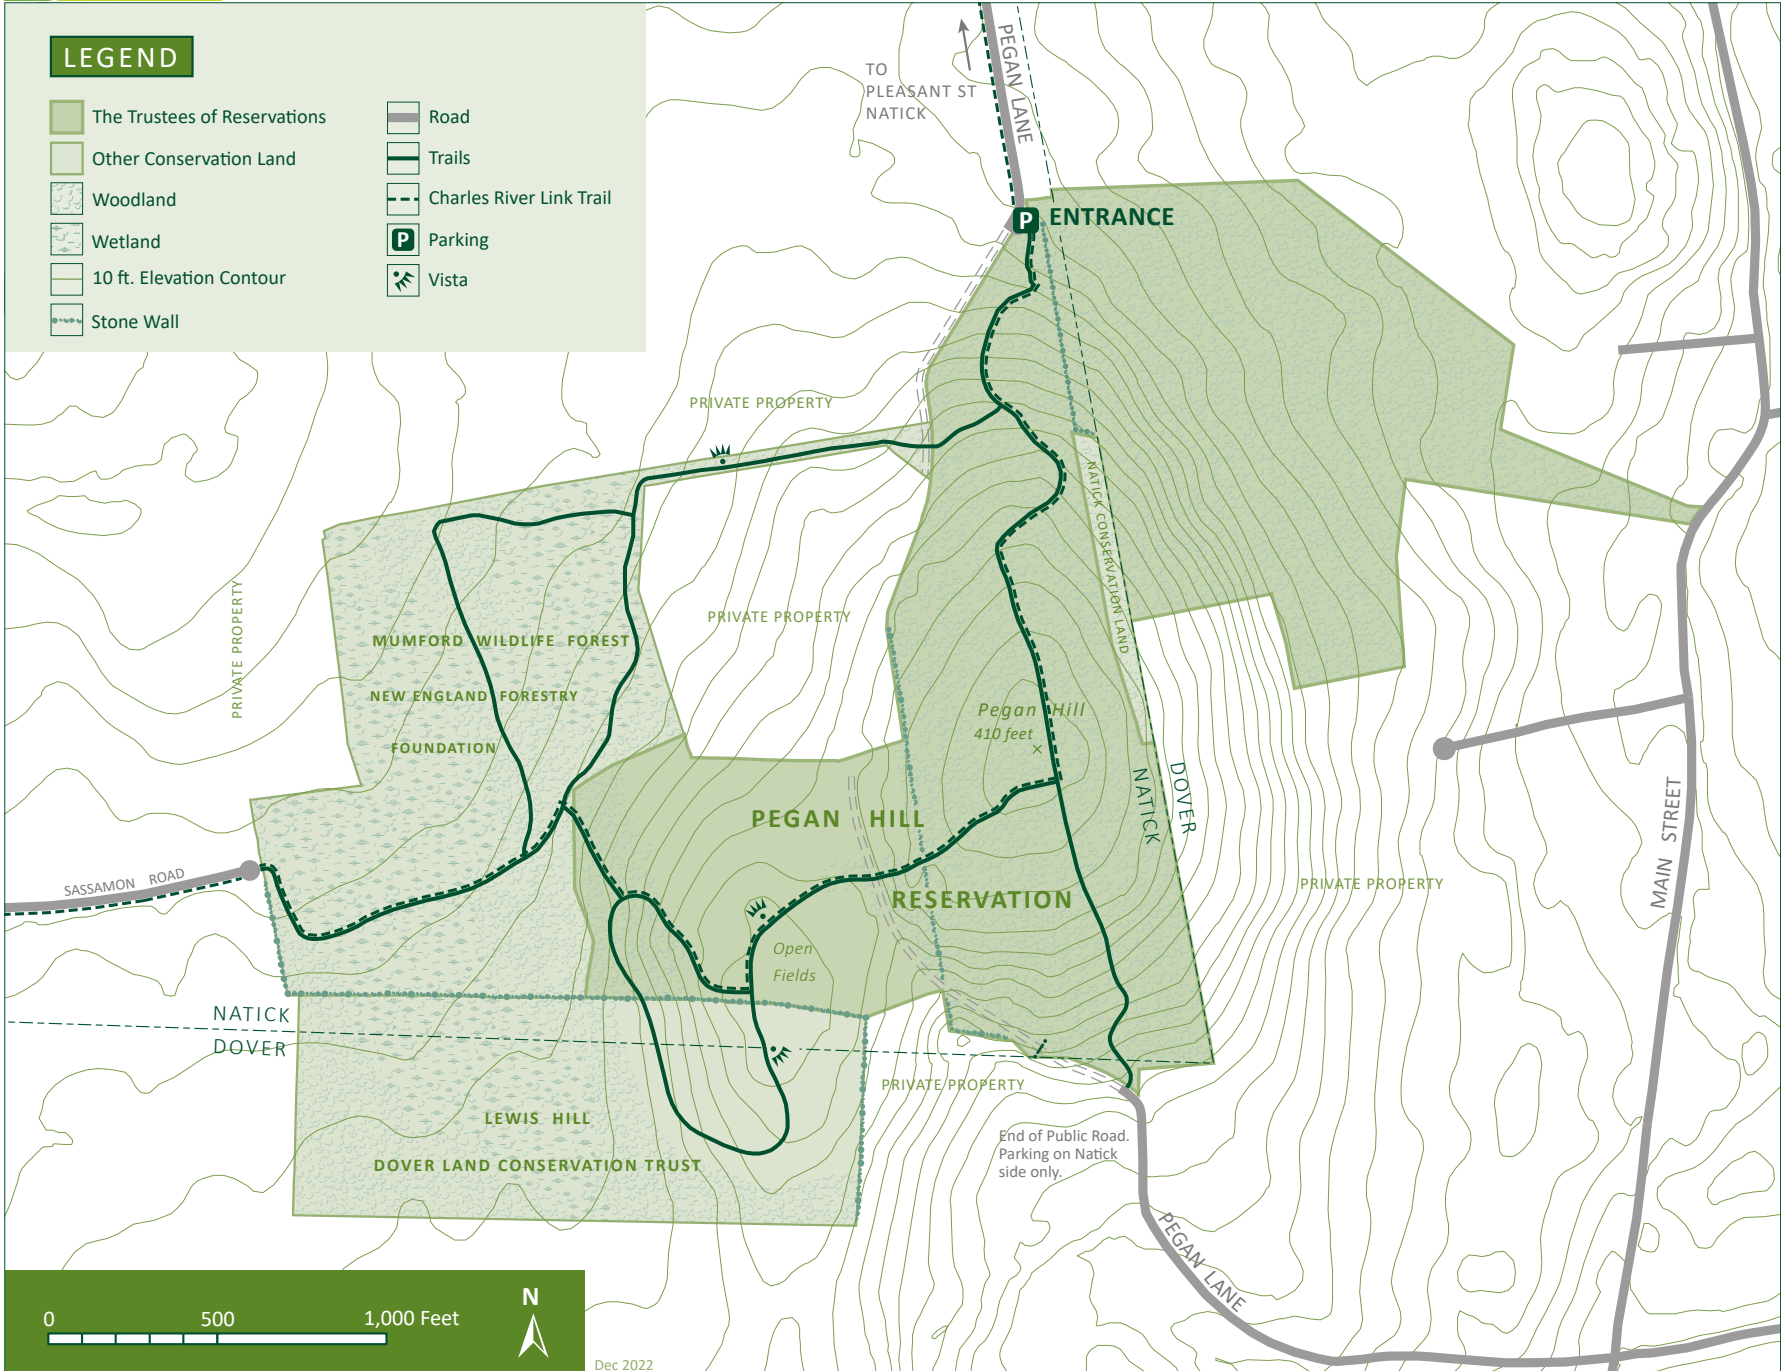

PEGAN HILL (82 ACRES) AND ADJACENT CONSERVATION LANDS

Pegan Lane ▪ Natick and Dover, Massachusetts
781.740.7233 ▪ info@thetrustees.org ▪ www.thetrustees.org

This map is a product of The Trustees of Reservations GIS Program. Source data was obtained from MassGIS, aerial photography, and GPS data collection. Property lines and trail locations are approximate. December 2022.