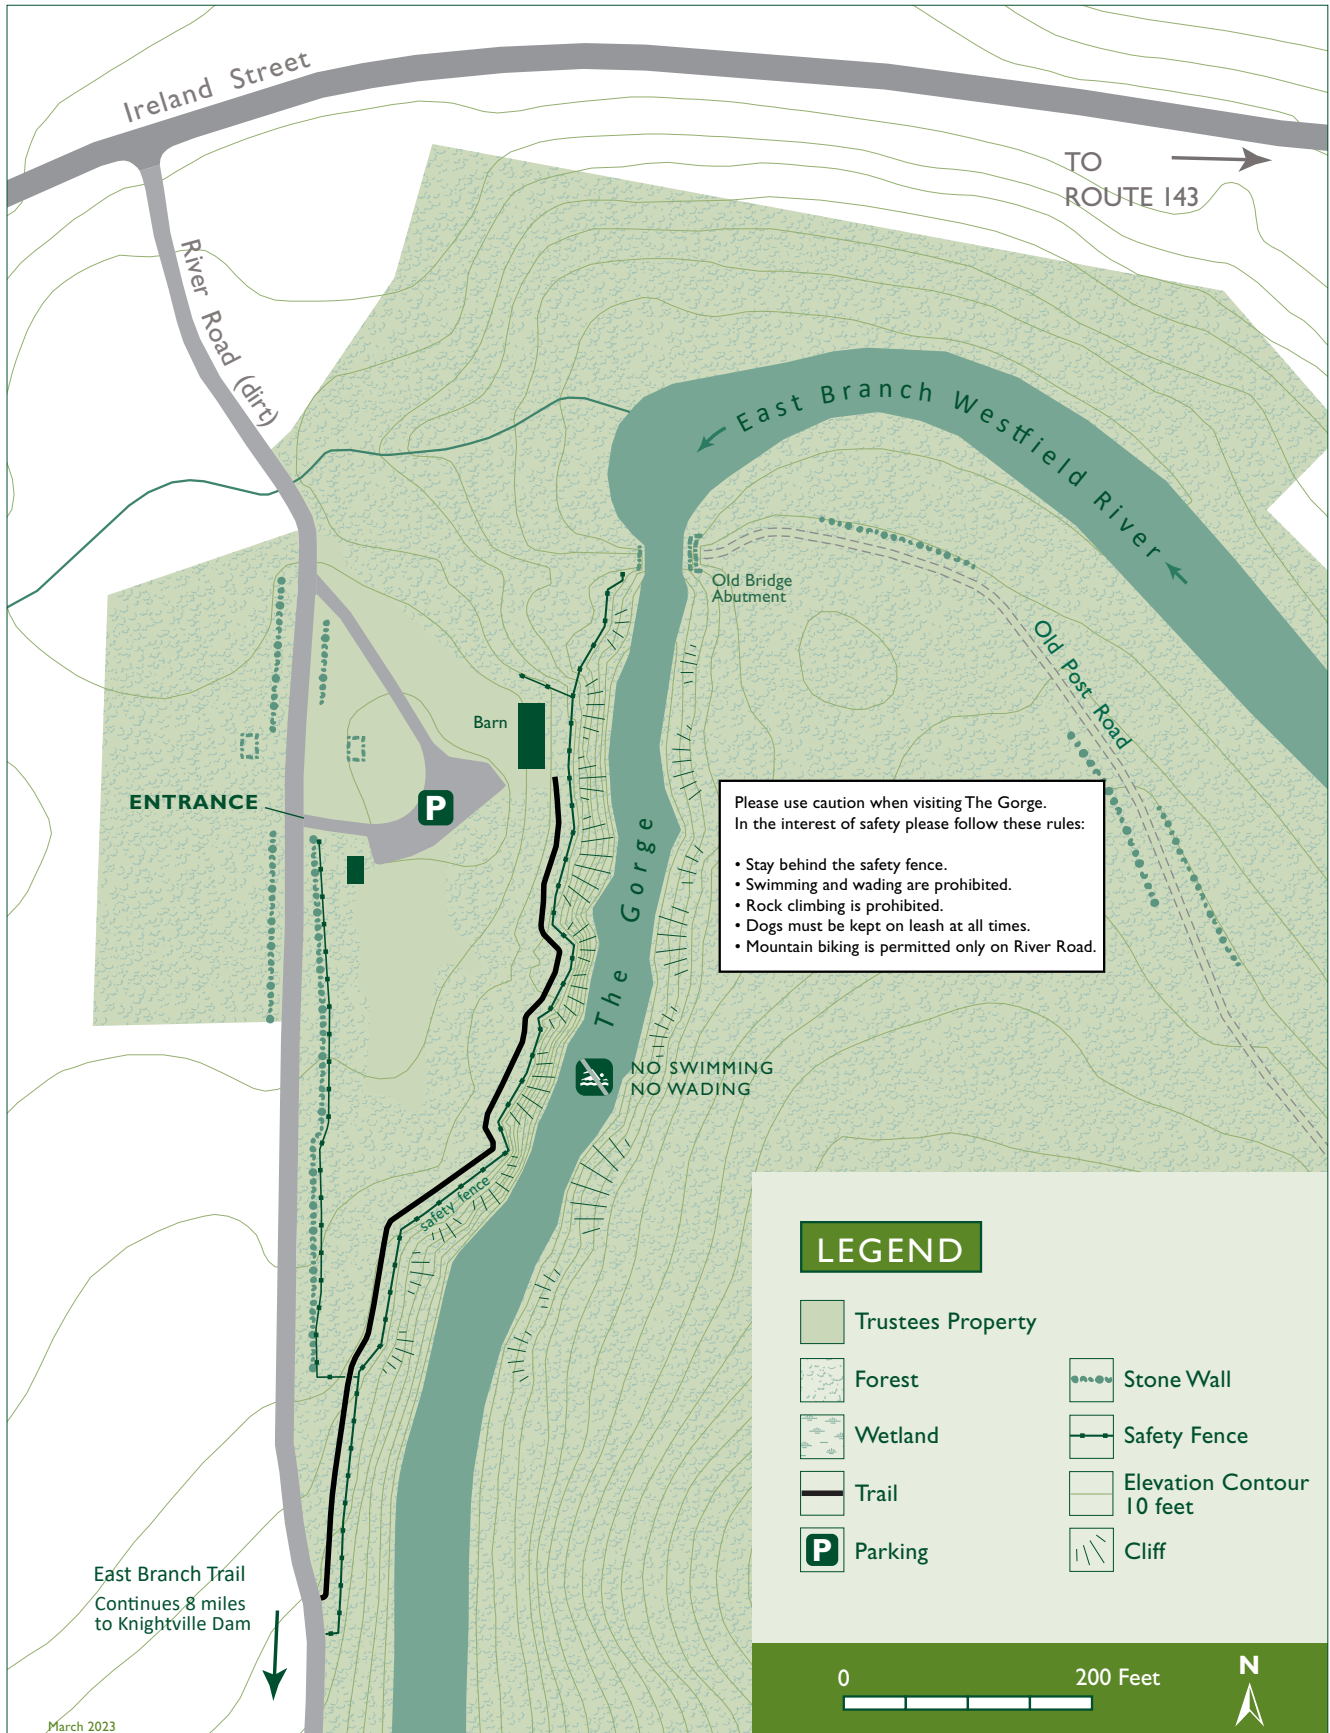

CHESTERFIELD GORGE (166 ACRES)

River Road ▪ Chesterfield, Massachusetts

978.921.1944 ▪ info@thetrustees.org ▪ www.thetrustees.org

March 2023

This map is a product of The Trustees of Reservations. Source data obtained from 1:25,000 scale USGS topographic maps, field surveys, GPS data collection, and MassGIS. Boundary lines and trail locations are approximate. Any reproduction for other than personal use is by permission only. March 2023.