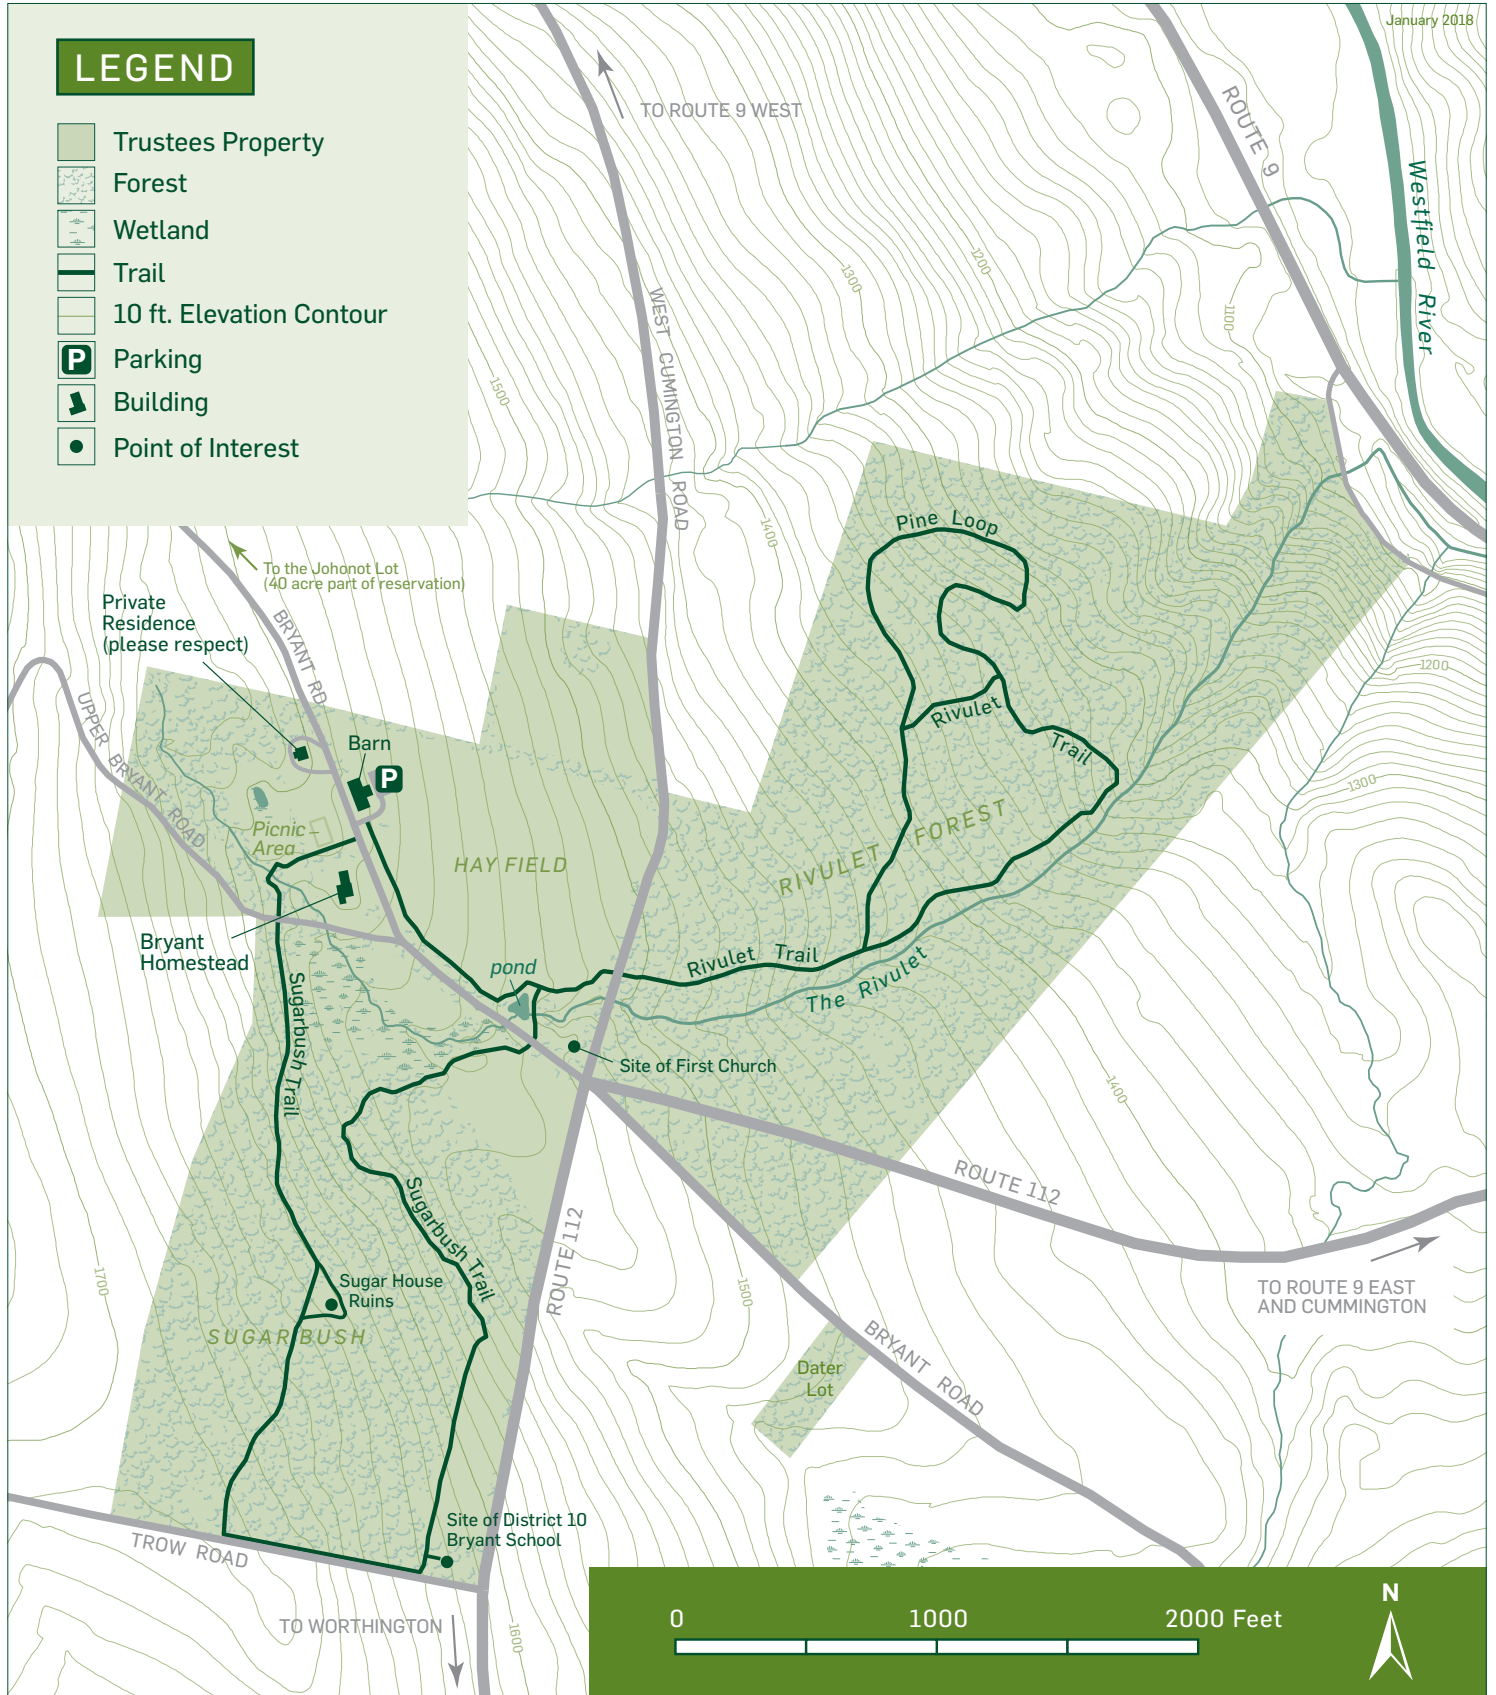

BRYANT HOMESTEAD (195 ACRES)

207 Bryant Road ▪ Cummington, Massachusetts

413.532.1631 ▪ bryanthomestead@ttor.org ▪ www.thetrustees.org

This map is a product of the Geographic Information System of The Trustees of Reservations. Source data obtained from 1:25,000 scale USGS topographic maps, field surveys, Global Positioning System (GPS), and MassGIS. Boundary lines and trail locations are approximate. January 2018.